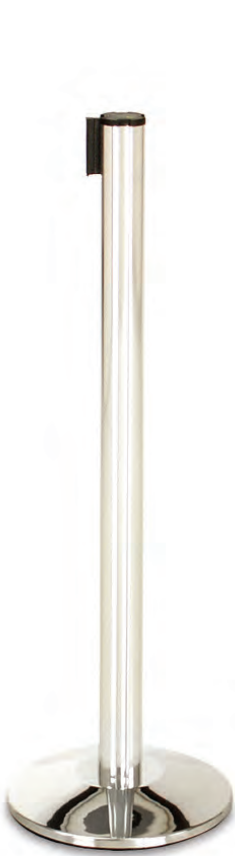

PRESTIGE SERIES

★ **Model 2705**
 Chrome plated finish
 7' integrated Beltrac
 14" weighted base

Height
 in: 40
 cm: 102

★ **Model 2704**
 Textured black finish
 7' integrated Beltrac
 14" weighted base

Height
 in: 40
 cm: 102

★ **Model 2706**
 Gold anodized finish
 7' integrated Beltrac
 14" weighted base

Height
 in: 40
 cm: 102

Model 2799
 Stanchion transport cart
 Steel superstructure
 Heavy duty non-marking wheels

	Length	Width	Height
in:	50	25	57
cm:	127	64	145

Sign Frames

Sign Frames available in gold, chrome, satin aluminum or black matte

Model 2760 (Beltrac)
 7" x 11" sign frame

*Model 2761 for Drum top, classic

Model 2762 (Beltrac)
 11" x 14" sign frame

*Model 2763 for Drum top, classic

Belt Colors