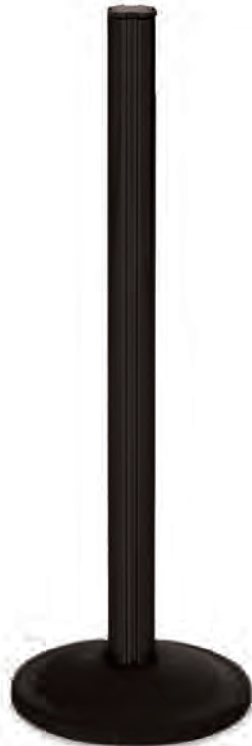

PRESTIGE SERIES

★ **Model 2705**
 Chrome plated finish
 7' integrated Beltrac
 14" weighted base

Height
 in: 40
 cm: 102

★ **Model 2704**
 Textured black finish
 7' integrated Beltrac
 14" weighted base

Height
 in: 40
 cm: 102

★ **Model 2706**
 Gold anodized finish
 7' integrated Beltrac
 14" weighted base

Height
 in: 40
 cm: 102

Model 2799
 Stanchion transport cart
 Steel superstructure
 Heavy duty non-marking wheels

	Length	Width	Height
in:	50	25	57
cm:	127	64	145

Sign Frames

Sign Frames available in gold, chrome, satin aluminum or black matte

Model 2760 (Beltrac)
 7" x 11" sign frame

*Model 2761 for Drum top, classic

Model 2762 (Beltrac)
 11" x 14" sign frame

*Model 2763 for Drum top, classic

Belt Colors