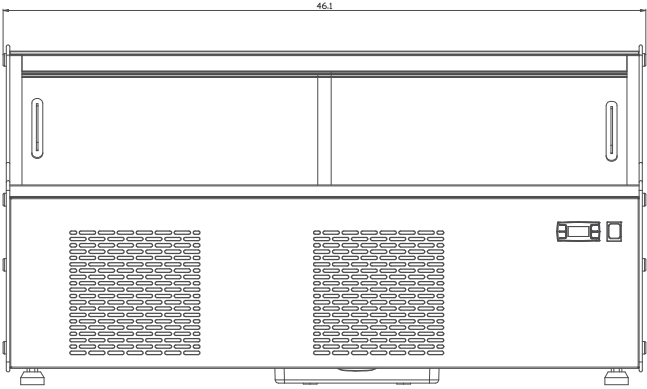

TECHNICAL SPECS

Dimensions

Length	45.24
Width	25.6
Height	11.42
Interior Depth	39.72
Interior Width	13.98
Interior Height	7.68
Power Cord Length	94.5
Weightlbs	96.8

Capacity

Gross Cubic Feet	3.5
Net Cubic Feet	1.05
Pan Capacity	Six 5L Pans

Features & Materials

Door Style	Swing
Number Of Doors	1
Defrost Type	Automatic Defrost
Refrigerant Type	R-290
Control Type	Digital
Ambient Temperature Range	86 F
Temperature Range	-8-0 F
Glass Type	Double-tempered
Color Finish	Stainless-Steel
Interior Color	Stainless-Steel
Exterior Material	201 Stainless-Steel, Glass and Plastic
Interior Material	201 Stainless-Steel
Interior Lights	No
Interior Lights Location	No

Electric & Certifications

Amps	2.1
Hertz	60
Phase	1
Plug Type	NEMA 5-15P
Voltage	110
Wattage	150
Horsepower	0.33
Certifications	ETL Listed for Safety and Sanitation

Plan View

CERTIFICATIONS

706 Eastern Parkway STE 1G, Brooklyn NY 11213
718-576-6342
info@koolmore.com