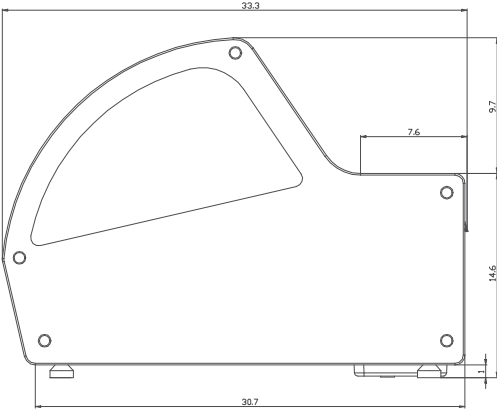

TECHNICAL SPECS

Dimensions

Length	45.24
Width	25.6
Height	11.42
Interior Depth	39.72
Interior Width	13.98
Interior Height	7.68
Power Cord Length	94.5
Weightlbs	96.8

Capacity

Gross Cubic Feet	3.5
Net Cubic Feet	1.05
Pan Capacity	Six 5L Pans

Features & Materials

Door Style	Swing
Number Of Doors	1
Defrost Type	Automatic Defrost
Refrigerant Type	R-290
Control Type	Digital
Ambient Temperature Range	86 F
Temperature Range	-8-0 F
Glass Type	Double-tempered
Color Finish	Stainless-Steel
Interior Color	Stainless-Steel
Exterior Material	201 Stainless-Steel, Glass and Plastic
Interior Material	201 Stainless-Steel
Interior Lights	No
Interior Lights Location	No

Electric & Certifications

Amps	2.1
Hertz	60
Phase	1
Plug Type	NEMA 5-15P
Voltage	110
Wattage	150
Horsepower	0.33
Certifications	ETL Listed for Safety and Sanitation

Plan View

CERTIFICATIONS

706 Eastern Parkway STE 1G, Brooklyn NY 11213
718-576-6342
info@koolmore.com