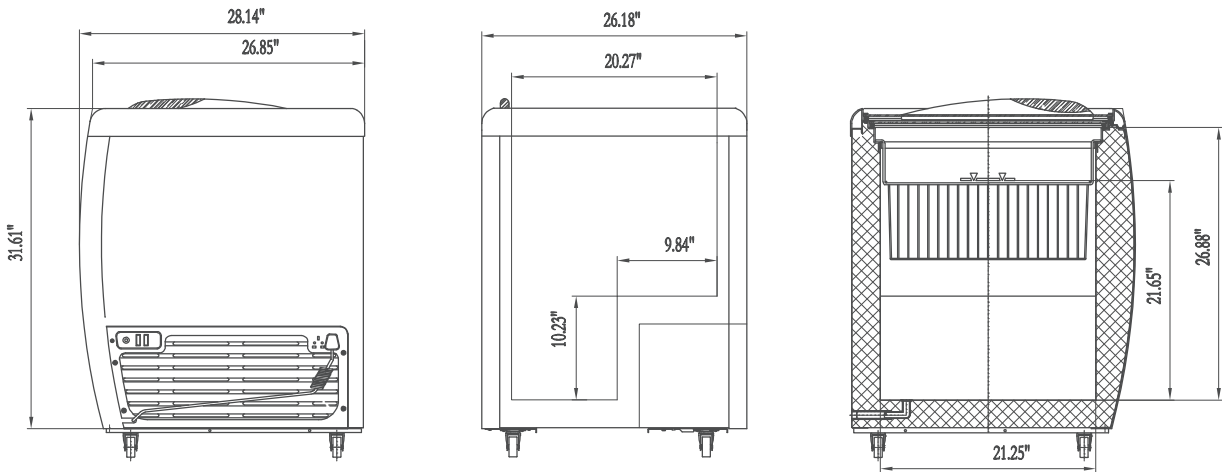

TECHNICAL SPECS

Dimensions

Length	26.18
Width	28.14
Height	52
Total Height	52
Interior Depth	21.2
Interior Width	20.2
Interior Height	25.4
DxWxH of Sneeze Guard	24.8x21.2x17.7
Power Cord Length	70.8
Weight (lbs)	143

Capacity

Gross Cubic Feet	5.47
Net Cubic Feet	4.2
Tub Capacity	

Features & Materials

Door Style	Sliding glass
Number of Doors	2
Bulk Storage Baskets Number	1
Defrost Type	Manual
Refrigerant Type	R-290
Control Type	Mechanical
Ambient Temperature Range	0-100 F
Temperature Range	-15-32 F
Casters	4
Color Finish	White
Interior Color	White
Exterior Material	Durable Powder Coated Steel
Interior Material	Steel

Electric & Certifications

Interior Lights	LED
Interior Lights Location	Front
Amps	1.98
Hertz	60
Phase	1
Plug Type	NEMA 5-15P
Voltage	110
Wattage	210
Horsepower	0.25
Certifications	ETL Listed for Safety and Sanitation

Plan View

CERTIFICATIONS

706 Eastern Parkway STE 1G, Brooklyn NY 11213
718-576-6342
info@koolmore.com