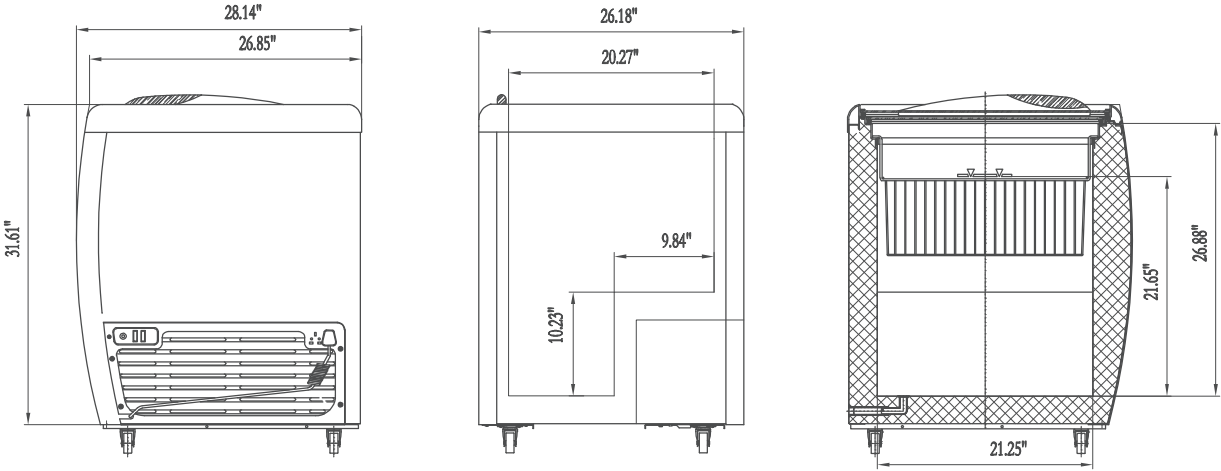

TECHNICAL SPECS

Dimensions

Length	26.18
Width	28.14
Height	34.45
Total Height	34.45
Interior Depth	21.2
Interior Width	20.2
Interior Height	25.4
DxWxH of Sneeze Guard	N/A
Power Cord Length	70.8
Weight (lbs)	101

Capacity

Gross Cubic Feet	5.47
Net Cubic Feet	4.2
Tub Capacity	4

Features & Materials

Door Style	Sliding glass
Number of Doors	2
Bulk Storage Baskets Number	1
Defrost Type	Manual
Refrigerant Type	R-290
Control Type	Mechanical
Ambient Temperature Range	0-100 F
Temperature Range	-15-32 F
Casters	4
Color Finish	White
Interior Color	White
Exterior Material	Durable Powder Coated Steel
Interior Material	Steel

Electric & Certifications

Interior Lights	LED
Interior Lights Location	Front
Amps	1.98
Hertz	60
Phase	1
Plug Type	NEMA 5-15P
Voltage	110
Wattage	210
Horsepower	0.25
Certifications	ETL Listed for Safety and Sanitation

Plan View

CERTIFICATIONS

706 Eastern Parkway STE 1G, Brooklyn NY 11213
718-576-6342
info@koolmore.com