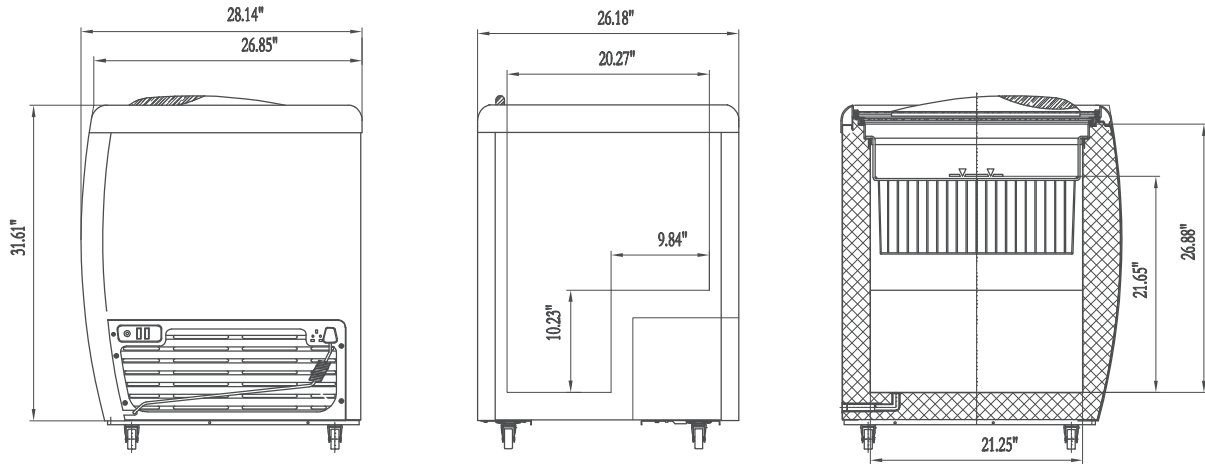

TECHNICAL SPECS

Dimensions

Length	26.18
Width	28.14
Height	34.45
Interior Depth	21.2
Interior Width	20.2
Interior Height	25.4
Dxwxh Of Sneeze Guard	
Power Cord Length	70.8
Weightlbs	106

Capacity

Gross Cubic Feet	5.47
Net Cubic Feet	4.2
Pan Capacity	4 5L Pans

Features & Materials

Door Style	Sliding
Number Of Doors	2
Defrost Type	Manual
Refrigerant Type	R-290
Control Type	Digital
Ambient Temperature Range	0-100 F
Temperature Range	-15-32 F
Casters	4
Glass Type	LOW-E and Tempered
Color Finish	White
Interior Color	White
Exterior Material	Durable Powder Coated Steel
Interior Material	Precoated Steel
Interior Lights	LED
Interior Lights Location	On the two sides of the inside cabinet

Electric & Certifications

Amps	1.98
Hertz	60
Phase	1
Plug Type	NEMA 5-15P
Voltage	110
Wattage	210
Horsepower	0.25
Certifications	ETL Listed for Safety and Sanitation

Plan View

CERTIFICATIONS

706 Eastern Parkway STE 1G, Brooklyn NY 11213
718-576-6342
info@koolmore.com