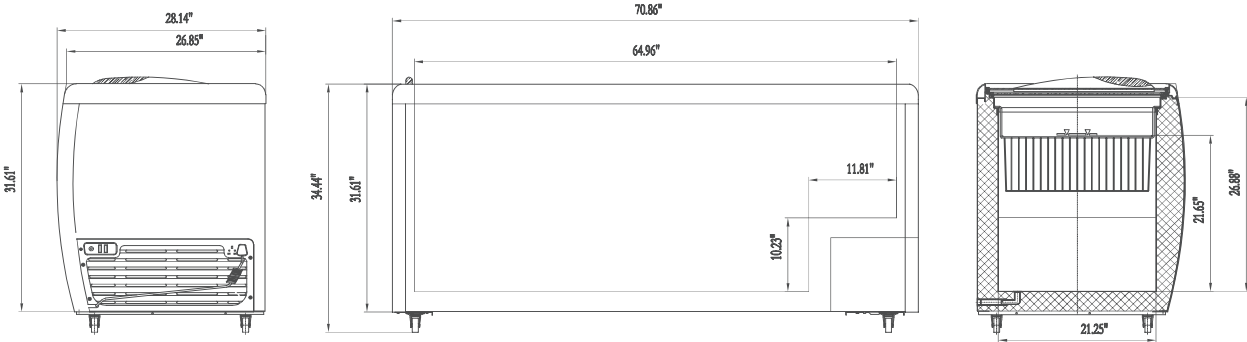

TECHNICAL SPECS

Dimensions

Length	70.86
Width	28.14
Height	34.45
Interior Depth	21.2
Interior Width	65.1
Interior Height	25.4
Dxwxh Of Sneeze Guard	
Power Cord Length	70.8
Weightlbs	229

Capacity

Gross Cubic Feet	20.1
Net Cubic Feet	15.9
Pan Capacity	13 5L Pans

Features & Materials

Door Style	Sliding
Number Of Doors	2
Defrost Type	Manual
Refrigerant Type	R-290
Control Type	Digital
Ambient Temperature Range	0-100 F
Temperature Range	-15-32 F
Casters	6
Glass Type	LOW-E and Tempered
Color Finish	White
Interior Color	White
Exterior Material	Durable Powder Coated Steel
Interior Material	Precoated Steel
Interior Lights	LED
Interior Lights Location	On the two sides of the inside cabinet

Electric & Certifications

Amps	4
Hertz	60
Phase	1
Plug Type	NEMA 5-15P
Voltage	110
Wattage	372
Horsepower	0.67
Certifications	ETL Listed for Safety and Sanitation

Plan View

CERTIFICATIONS

706 Eastern Parkway STE 1G, Brooklyn NY 11213
718-576-6342
info@koolmore.com