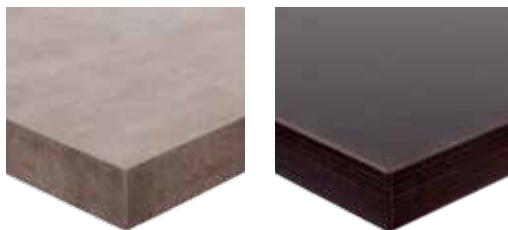

VN24 | 24R

VN30 | 30R

VN36 | 36R

VN48 | 48R

finish | AA ● autumn ash | NT ● natural

materials | 1¼" thick ash wood edge with ash wood veneer inlay

Midtown table tops

finish code+size | 24 x 24