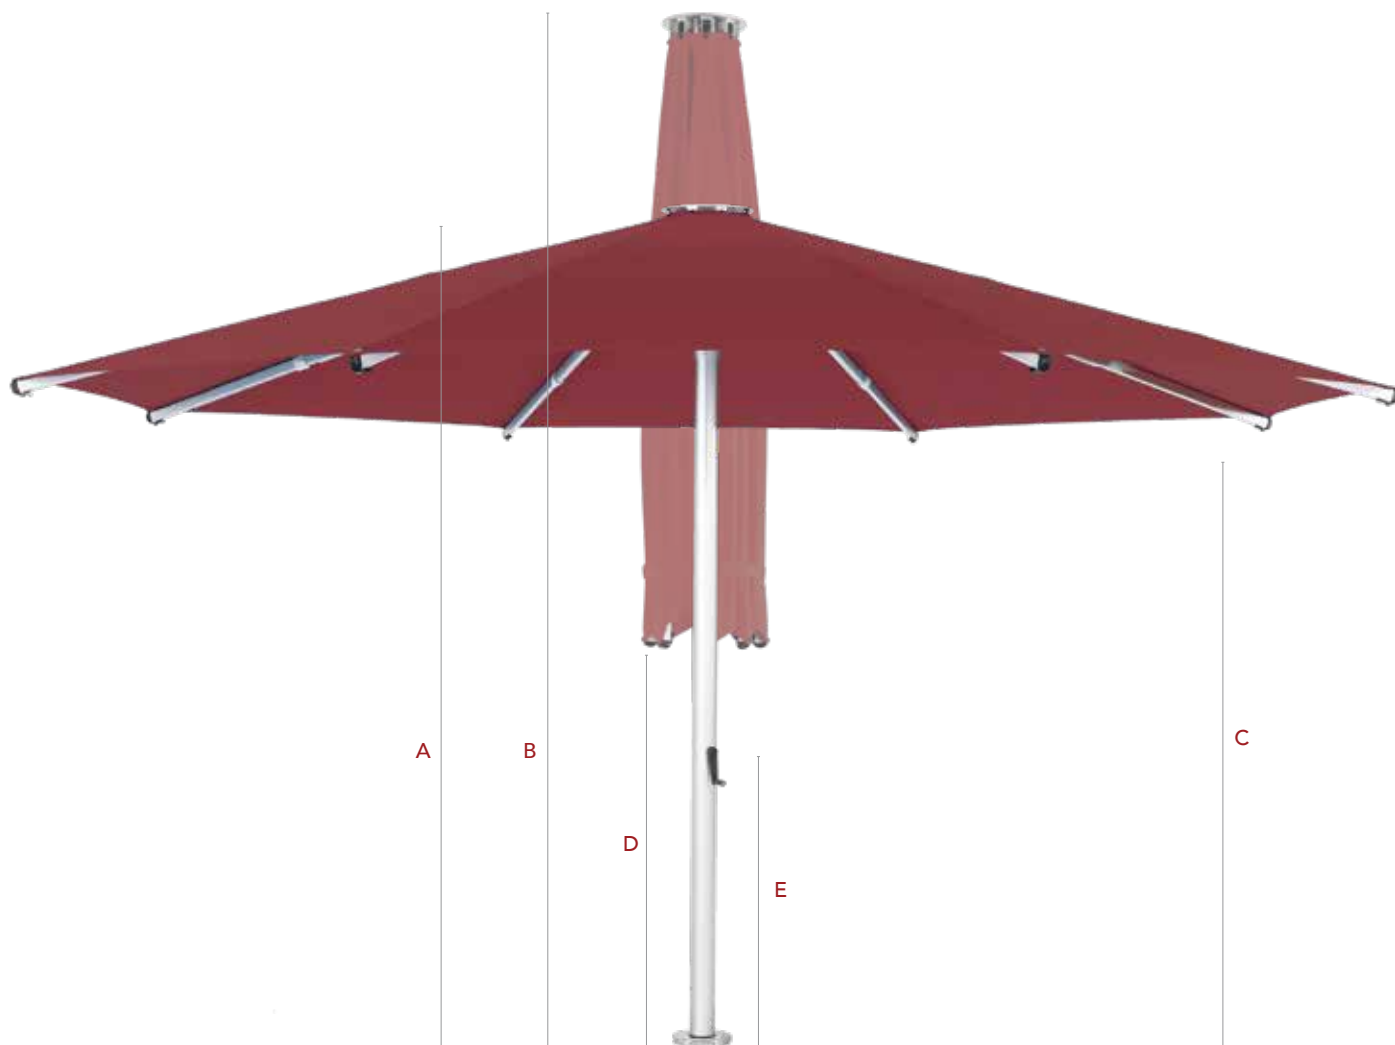

# Bolt-Down umbrellas

## AVAILABLE FRAME SIZES

UBD16R: 16' OCTAGON

UBD13SQ: 13' SQUARE

A: open height: 126"

A: open height: 126"

B: closed height: 170"

B: closed height: 170"

C: clearance: 98"

C: clearance: 96"

D: crank clearance: 43"

D: closed clearance: 53"

E: mast diameter: 4"

mast diameter: 4"

weight: 260 lbs.

E: weight: 220 lbs.

standard frame finish