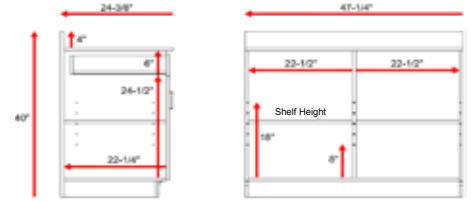

WS4047KP | wait station

finish | KP ● knotty pine

material | melamine | MDF

feature | 2 drawers and 2 inside shelves