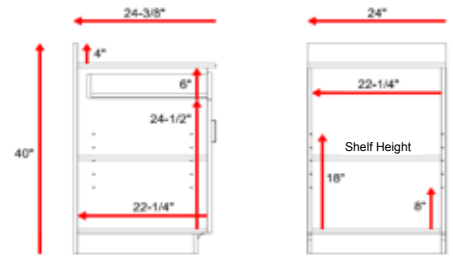

Wait stations – single door

NP

WS4024CS | wait station

finish | CS ● chestnut

material | melamine | MDF

feature | drawer and inside shelf

WS4024K | wait station

finish | KP ● knotty pine

material | melamine | MDF

feature | drawer and inside shelf