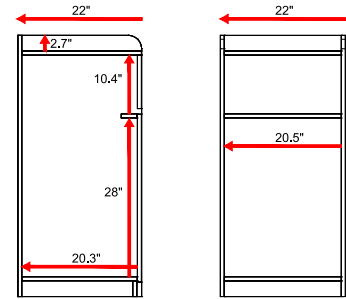

# Trash receptacles

TE4622CS | trash receptacles

finish | CS ● chestnut

material | melamine | MDF

feature | holds standard 35 gallon plastic container, size 19" w x 19" D x 27" H

TE4622KP | trash receptacles

finish | KP ● knotty pine

material | melamine | MDF

feature | holds standard 35 gallon plastic container, size 19" w x 19" D x 27" H