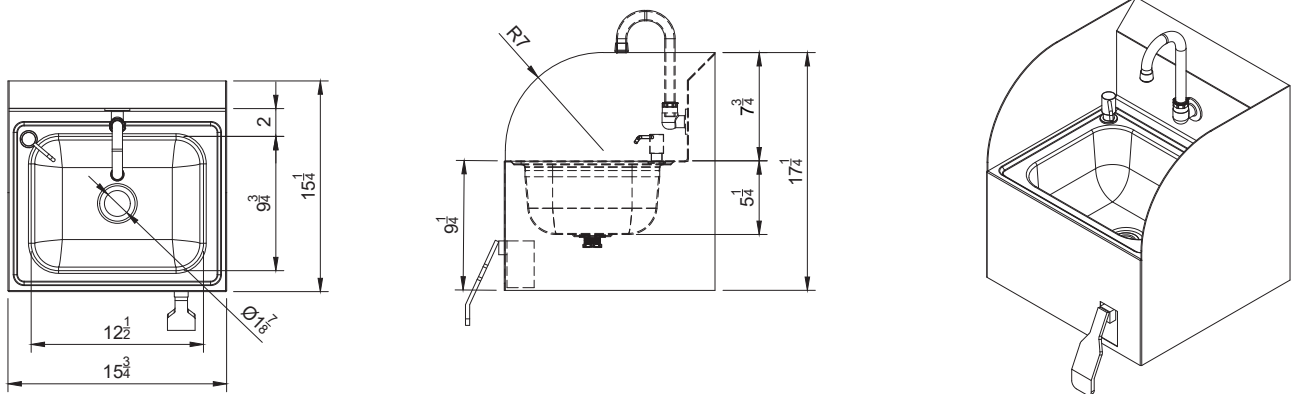

Item No.: _____
 Order No.: _____
 Qty: _____ Date: _____

Features

- Polished finish stainless steel
- Metal sheet up-turn surface edge
- Large radius edge corner protection
- 7-7/8" backsplash
- Wall mount Ø1" faucet hole
- Soap Dispenser Included
- 1-1/2" NPS drain outlet

Included Accessories:

Description Wall Mount Hand Sink with Knee Operated Faucet & Splash Guard

Efficiently wash and sanitize your hands with this wall mount hand sink with gooseneck faucet. The easy-to-use knee operated valve ensure sanitary operation and simple installation. A screw on the side of the pedal valve allows for easy adjustment of the water temperature. Keep your restaurant up to code without sacrificing space with this hand sink with a single bowl and 7-3/4" high back splash. This easy-to-clean, compact sink easily fits in tight spaces and securely attaches to any worktable or cabinet. Its attractive, yet simple design will be sure to encourage cleanliness in the kitchen.

Plan View HS-1615KS-203GSM

Item No.	Overall Dimensions (in)	Sink Bowl Dimensions (in)	G.W. (lb)	Qty.
HS-1615KS-203GSM	15-1/4 x 15-3/4 x 17-1/4	9-3/4 x 12-1/2 x 5-1/4	20	1