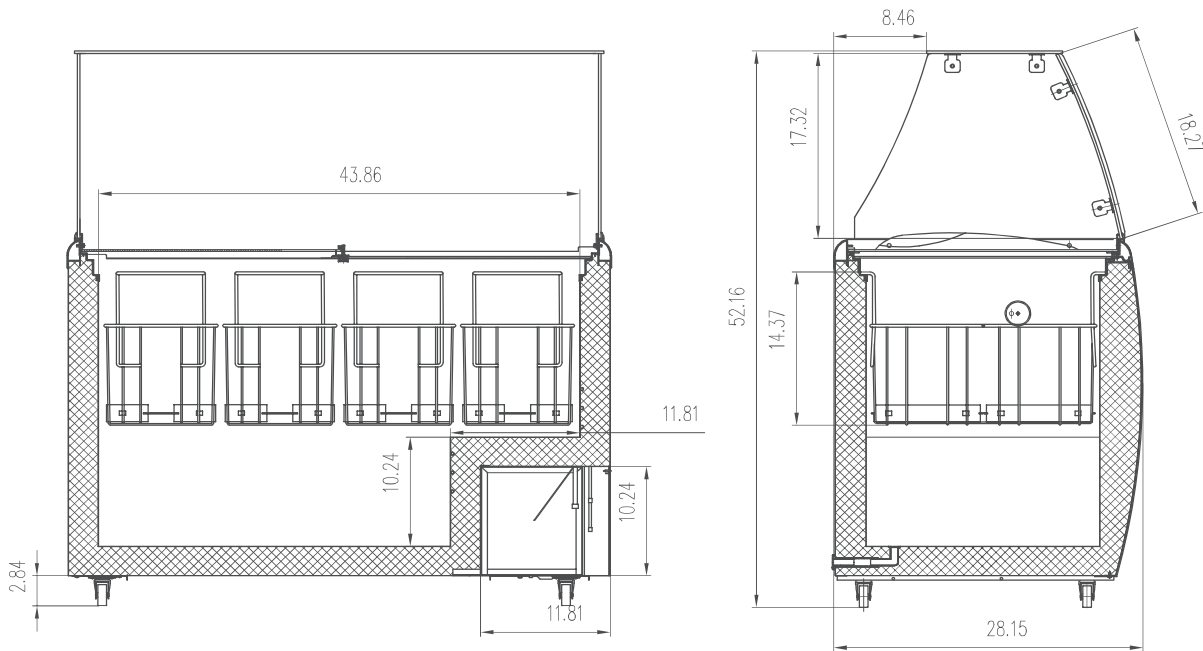

TECHNICAL SPECS

Dimensions

Length	49.6
Width	28.14
Height	52.1
Interior Depth	21.2
Interior Width	44
Interior Height	25.4
Dxwxh Of Sneeze Guard	51.1x21.2x17.7
Power Cord Length	70.8
Weightlbs	209

Capacity

Gross Cubic Feet	13
Net Cubic Feet	10.2
Pan Capacity	9 5L Pans

Features & Materials

Door Style	Sliding
Number Of Doors	2
Defrost Type	Manual
Refrigerant Type	R-290
Control Type	Digital
Ambient Temperature Range	0-100 F
Temperature Range	-15-32 F
Casters	4
Glass Type	LOW-E and Tempered
Color Finish	White
Interior Color	White
Exterior Material	Durable Powder Coated Steel
Interior Material	Precoated Steel
Interior Lights	LED
Interior Lights Location	On the two sides of the inside cabinet

Electric & Certifications

Amps	3
Hertz	60
Phase	1
Plug Type	NEMA 5-15P
Voltage	110
Wattage	260
Horsepower	0.4
Certifications	ETL Listed for Safety and Sanitation

Plan View

CERTIFICATIONS

706 Eastern Parkway STE 1G, Brooklyn NY 11213
718-576-6342
info@koolmore.com