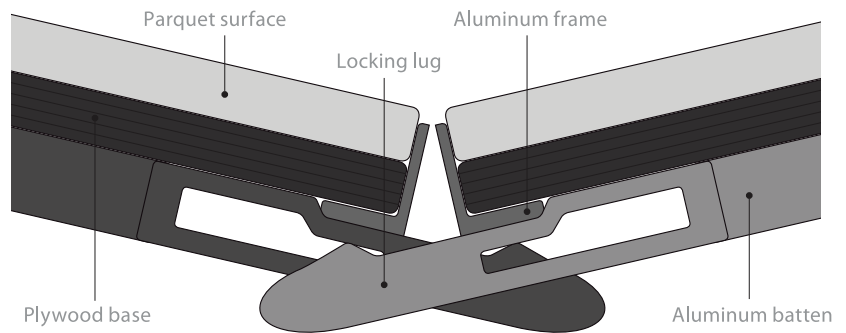

## INDOOR USE

- Panels are manufactured with aluminum frames, ribbed battens and 7mm basket wood parquet
- Three different finishes top coated in a clear UV lacquer for extra protection
- No stain on the finish - same color throughout each piece of wood
- Comprised of two panel sizes, 34" x 34" (full panel) and 34" x 17" (half panel)
- Two trim color options to tie it all together
- Transport/storage carts are available for quick and effortless transport and storage
- Each cart holds a 15' x 15' complete dance floor (Cart: 44" x 26" x 50" - 163lbs)