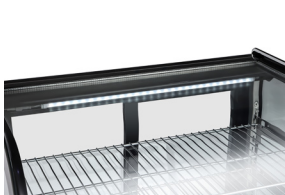

CLOSE UP IMAGES