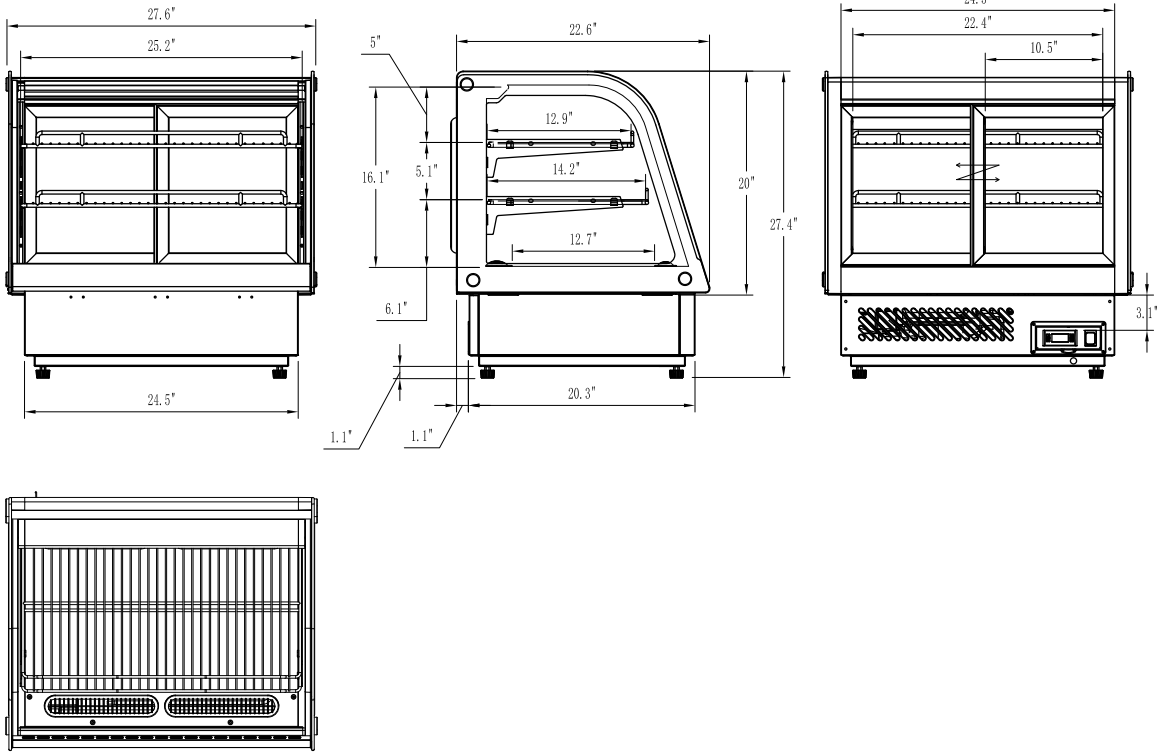

TECHNICAL SPECS

Dimensions

Length	27.6
Width	22.6
Height	27.4
Interior Width	26.14
Interior Depth	19.28
Interior Height	16.14

Capacity

Individual Shelf Capacity	33 lbs.
Gross Cubic Feet	4.24
Net Cubic Feet	3.1
Weight lbs	132

Features & Materials

Electrical Installation Type	Plug-in
Installation Type	Drop-in
Minimum Back Air Clearance In	5 in.
Minimum Side Air Clearance In	Not Required
Counter Depth	Yes
Control Type	Digital
Temperature Display Type	Digital
Defrost Type	Automatic
Refrigerant Type	R-290
Compressor Brand	embraco
Compressor Location	Bottom
Temperature Range	32-53.6 F
Ambient Temperature Range	86 F
Number Of Doors	2
Door Style	Sliding
Number Of Shelves	2
Shelf Material Type	Chrome Plated Metal Wire
Shelves Adjustable	Yes
Exterior Material	Stainless-Steel, Glass and polymer
Interior Material	Stainless-Steel and Polymer
Color Finish	Stainless-Steel
Color Door Handles	Black
Legs Material	Steel and Polymer
Legs Adjustable	Yes, 1.5 in.

Electric & Certification

Amps	2.8
Hertz	60
Phase	1
Voltage	120
Wattage	300
Plug Type	NEMA 5-15P
Power Cord Length	94.5
Certifications	ETL Certified for Safety and Sanitation

Plan View

CERTIFICATIONS

718-576-6342
info@koolmore.com