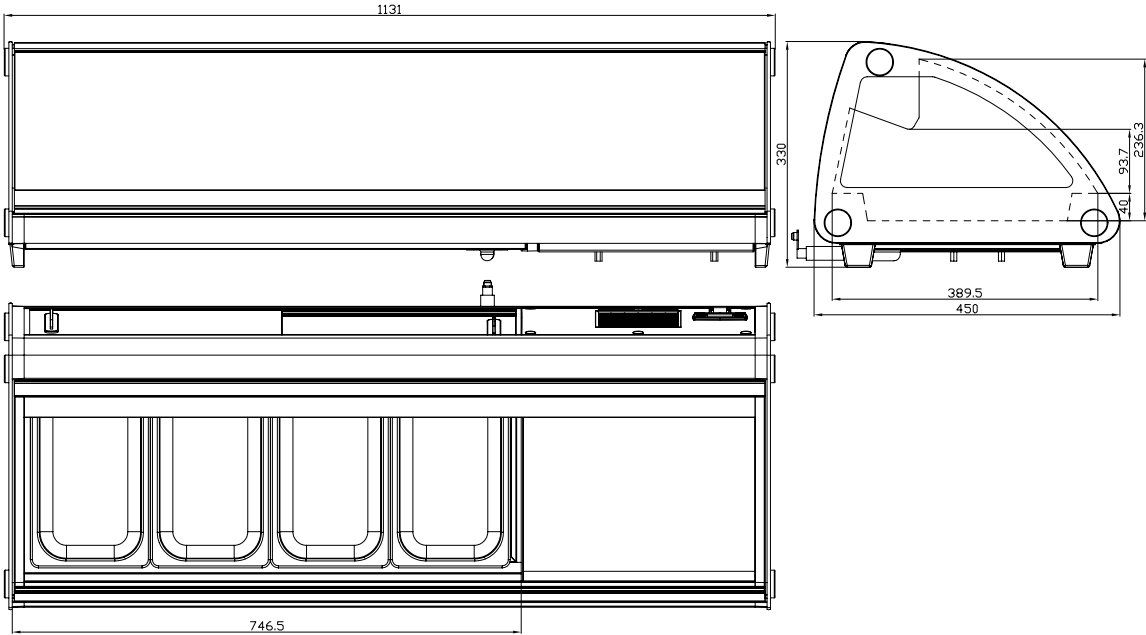

TECHNICAL SPECS

Dimensions

Length	44.53
Height	12.99
Weightlbs	72.6
Width	17.72
Interior Depth	15.16
Interior Height	5.9
Interior Width	36.39

Features & Materials

Color Finish	White
Color Door Handles	White
Compressor Location	Right Side
Defrost Type	Manual Defrost
Digital Temperature Control	Yes
Door Style	Sliding
Height To Top Of Door Hinge In	12.99
Number Of Doors	2
Temperature Range	32-54 F
Ambient Temperature Range	86 F
Refrigerant Type	R-290

Electric & Certification

Plug Type	NEMA 5-15P
Voltage	110
Amps	2
Power Cord Length	94.5
Certifications	ETL Listed for Safety and Sanitation

Plan View

CERTIFICATIONS

706 Eastern Parkway STE 1G, Brooklyn NY 11213
718-576-6342
info@koolmore.com