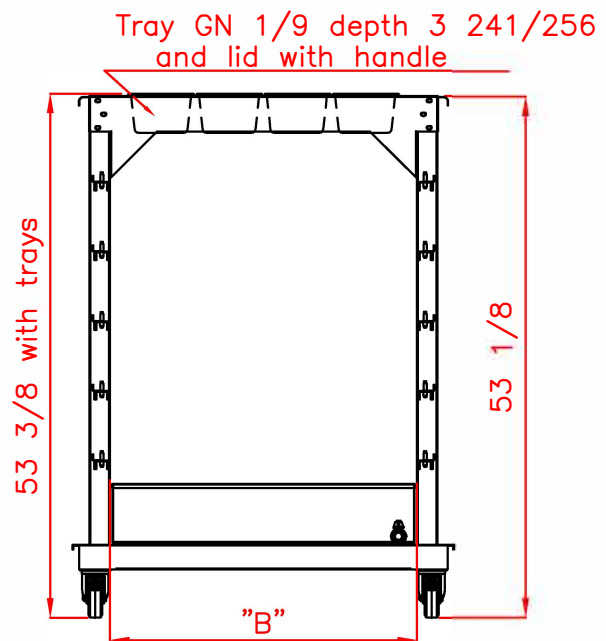

Technical Data

ENVIRONMENT SPIT MOBILE RACKS REF.: RACK10

Models	Rating "A"	Rating "B"	Rating "C"	Number of trays GN 1/9
GF 975	32	24 3/8	20	3
GF 1375	47 3/4	40 1/4	40 7/8	6
GF 1675	59 1/2	48 1/8	40 7/8	6
FB1160	33 7/8	31 3/8	27	4
FB1400	47 3/4	40 1/4	40 7/8	6
FB1600	55 5/8	48 1/8	40 7/8	6
FF1175	39 1/8	31 5/8	27	4
FF1425	47 3/4	40 1/4	40 7/8	6
FF1655	54 1/2	47	40 7/8	6
FF1425	47 3/4	40 1/4	40 7/8	6
FF1525	55 5/8	48 1/8	40 7/8	6