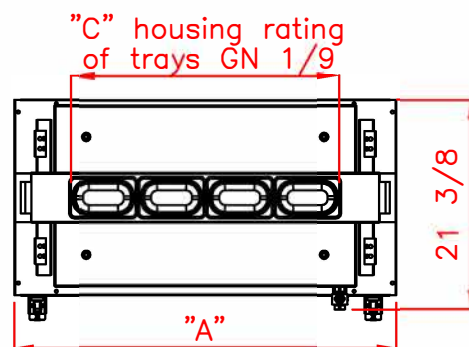

Technical Data

ENVIRONMENT SPIT MOBILE RACKS REF.: RACK10

Models	Rating "A"	Rating "B"	Rating "C"	Number of trays GN 1/9
GF 975	32	24 3/8	20	3
GF 1375	47 3/4	40 1/4	40 7/8	6
GF 1675	59 1/2	48 1/8	40 7/8	6
FB1160	33 7/8	31 3/8	27	4
FB1400	47 3/4	40 1/4	40 7/8	6
FB1600	55 5/8	48 1/8	40 7/8	6
FF1175	39 1/8	31 5/8	27	4
FF1425	47 3/4	40 1/4	40 7/8	6
FF1655	54 1/2	47	40 7/8	6
FF1425	47 3/4	40 1/4	40 7/8	6
FF1525	55 5/8	48 1/8	40 7/8	6

Weight: 62Lb

All stainless steel.

Maximum number of spits: 10.

Integrated gastronorm containers for spices.

4 castors including 2 with brake.

ACCESSORY OPTIONS: Protective cover, spits.

SPECIFICATIONS

Scale: 1/20

March 2017