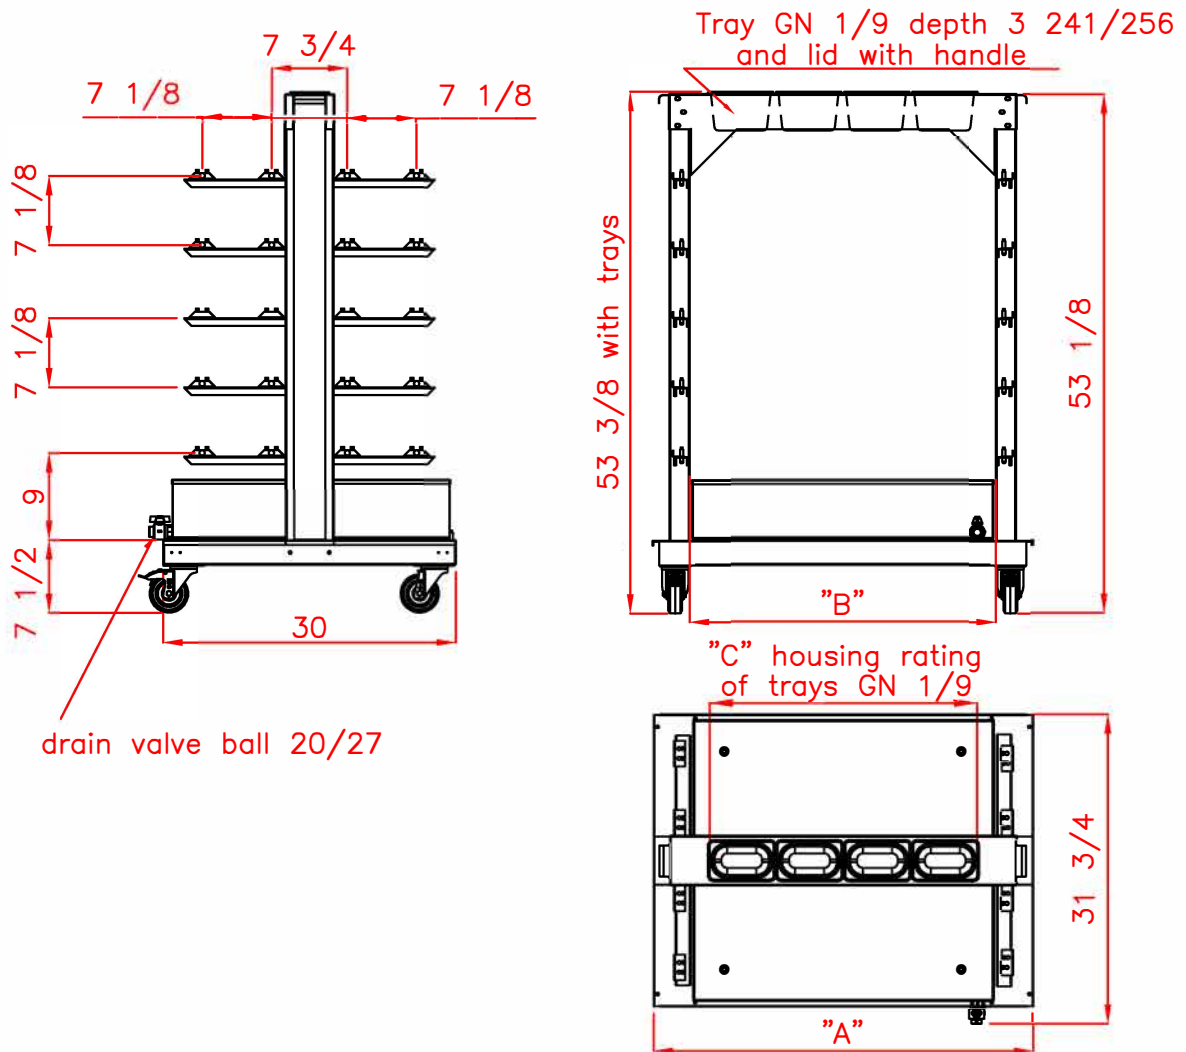

Technical Data

ENVIRONMENT SPIT MOBILE RACKS REF.: RACK20

Models	Rating "A"	Rating "B"	Rating "C"	Number of trays GN 1/9
GF 975	32	24 3/8	20	3
GF 1375	47 3/4	40 1/4	40 7/8	6
GF 1675	59 1/2	48 1/8	40 7/8	6
FB1160	33 7/8	31 3/8	27	4
FB1400	47 3/4	40 1/4	40 7/8	6
FB1600	55 5/8	48 1/8	40 7/8	6
FF1175	39 1/8	31 5/8	27	4
FF1425	47 3/4	40 1/4	40 7/8	6
FF1655	54 1/2	47	40 7/8	6
FF1425	47 3/4	40 1/4	40 7/8	6
FF1525	55 5/8	48 1/8	40 7/8	6

Weight: 77Lb

All stainless steel.

Maximum number of spits: 20.

Integrated gastronorm containers for spices.

4 castors including 2 with brake.

ACCESSORY OPTIONS: Protective cover, spits.

SPECIFICATIONS

Scale: 1/20

Rotisol March 2017