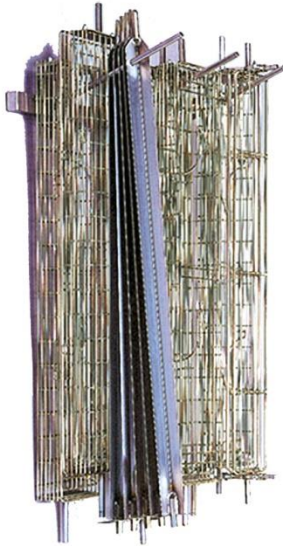

Spit Racks for GF-MF-FB-FF Spits

Wall Mounted Spit Rack
REF. SMIB /0477

Ref. RACK10
All Stainless steel
with optional cover
(Cover ref.: BACHE10)

Ref. RACK20
All Stainless steel
Optional cover not shown.
(Cover ref: BACHE 20)

Technical Data

ENVIRONMENT SPIT MOBILE RACKS REF.: RACK10

Models	Rating "A"	Rating "B"	Rating "C"	Number of trays GN 1/9
GF 975	32	24 3/8	20	3
GF 1375	47 3/4	40 1/4	40 7/8	6
GF 1675	59 1/2	48 1/8	40 7/8	6
FB1160	33 7/8	31 3/8	27	4
FB1400	47 3/4	40 1/4	40 7/8	6
FB1600	55 5/8	48 1/8	40 7/8	6
FF1175	39 1/8	31 5/8	27	4
FF1425	47 3/4	40 1/4	40 7/8	6
FF1655	54 1/2	47	40 7/8	6
FF1425	47 3/4	40 1/4	40 7/8	6
FF1525	55 5/8	48 1/8	40 7/8	6