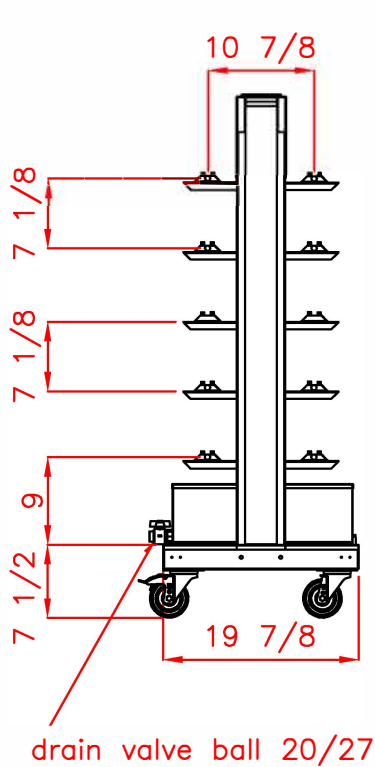

Technical Data

ENVIRONMENT SPIT MOBILE RACKS REF.: RACK10

Models	Rating "A"	Rating "B"	Rating "C"	Number of trays GN 1/9
GF 975	32	24 3/8	20	3
GF 1375	47 3/4	40 1/4	40 7/8	6
GF 1675	59 1/2	48 1/8	40 7/8	6
FB1160	33 7/8	31 3/8	27	4
FB1400	47 3/4	40 1/4	40 7/8	6
FB1600	55 5/8	48 1/8	40 7/8	6
FF1175	39 1/8	31 5/8	27	4
FF1425	47 3/4	40 1/4	40 7/8	6
FF1655	54 1/2	47	40 7/8	6
FF1425	47 3/4	40 1/4	40 7/8	6
FF1525	55 5/8	48 1/8	40 7/8	6