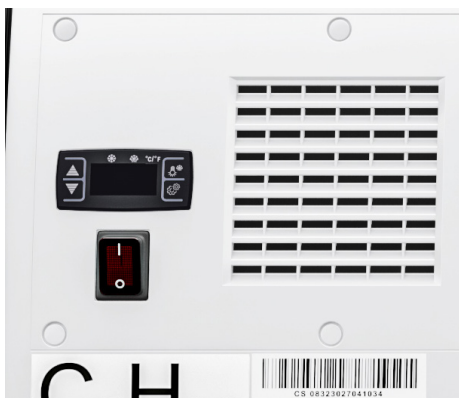

SPEC SHEET

KoolMore 60 in. Glass Sushi Countertop Display Refrigerator with 6 Stainless Steel Trays in White

Model: KM-SR60-WH

FEATURES

- Refrigerated Sushi Display Case
- 6 Stainless-Steel Food Trays
- Accessible Rear Door
- Built-In Compressor
- Digital temperature control
- Countertop Food Storage Use

CLOSE UP IMAGES

TECHNICAL SPECS

Dimensions

Length	58.39
Height	12.99
Weightlbs	85.8
Width	17.72
Interior Depth	15.16
Interior Height	5.9
Interior Width	43.27

Features & Materials

Color Finish	White
Color Door Handles	White
Compressor Location	Right Side
Defrost Type	Automatic Defrost
Digital Temperature Control	Yes
Door Style	Sliding
Height To Top Of Door Hinge In	12.99
Number Of Doors	2
Temperature Range	32-54 F
Ambient Temperature Range	86 F
Refrigerant Type	R-290