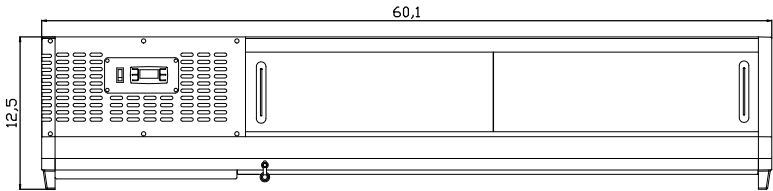

TECHNICAL SPECS

Dimensions

Length	58.39
Height	12.99
Weightlbs	85.8
Width	17.72
Interior Depth	15.16
Interior Height	5.9
Interior Width	43.27

Features & Materials

Color Finish	White
Color Door Handles	White
Compressor Location	Right Side
Defrost Type	Automatic Defrost
Digital Temperature Control	Yes
Door Style	Sliding
Height To Top Of Door Hinge In	12.99
Number Of Doors	2
Temperature Range	32-54 F
Ambient Temperature Range	86 F
Refrigerant Type	R-290

Electric & Certification

Plug Type	NEMA 5-15P
Voltage	110
Amps	2
Power Cord Length	94.5
Certifications	ETL Listed for Safety and Sanitation

Plan View

CERTIFICATIONS

706 Eastern Parkway STE 1G, Brooklyn NY 11213
718-576-6342
info@koolmore.com