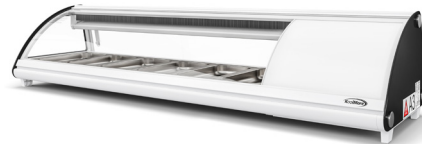

SPEC SHEET

KoolMore 60 in. Glass Sushi Countertop Display Refrigerator with 6 Stainless Steel Trays in White

Model: KM-SR60-WH

FEATURES

- Refrigerated Sushi Display Case
- 6 Stainless-Steel Food Trays
- Accessible Rear Door
- Built-In Compressor
- Digital temperature control
- Countertop Food Storage Use

CLOSE UP IMAGES

TECHNICAL SPECS

Dimensions

Length	58.39
Height	12.99
Weightlbs	85.8
Width	17.72
Interior Depth	15.16
Interior Height	5.9
Interior Width	43.27

Features & Materials

Color Finish	White
Color Door Handles	White
Compressor Location	Right Side
Defrost Type	Automatic Defrost
Digital Temperature Control	Yes
Door Style	Sliding
Height To Top Of Door Hinge In	12.99
Number Of Doors	2
Temperature Range	32-54 F
Ambient Temperature Range	86 F
Refrigerant Type	R-290