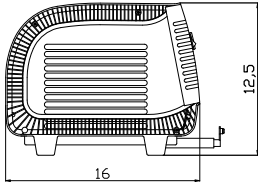

CLOSE UP IMAGES

TECHNICAL SPECS

Dimensions

Length	58.39
Height	12.99
Weightlbs	85.8
Width	17.72
Interior Depth	15.16
Interior Height	5.9
Interior Width	43.27

Features & Materials

Color Finish	White
Color Door Handles	White
Compressor Location	Right Side
Defrost Type	Automatic Defrost
Digital Temperature Control	Yes
Door Style	Sliding
Height To Top Of Door Hinge In	12.99
Number Of Doors	2
Temperature Range	32-54 F
Ambient Temperature Range	86 F
Refrigerant Type	R-290

Electric & Certification

Plug Type	NEMA 5-15P
Voltage	110
Amps	2
Power Cord Length	94.5
Certifications	ETL Listed for Safety and Sanitation

Plan View

CERTIFICATIONS

706 Eastern Parkway STE 1G, Brooklyn NY 11213
718-576-6342
info@koolmore.com