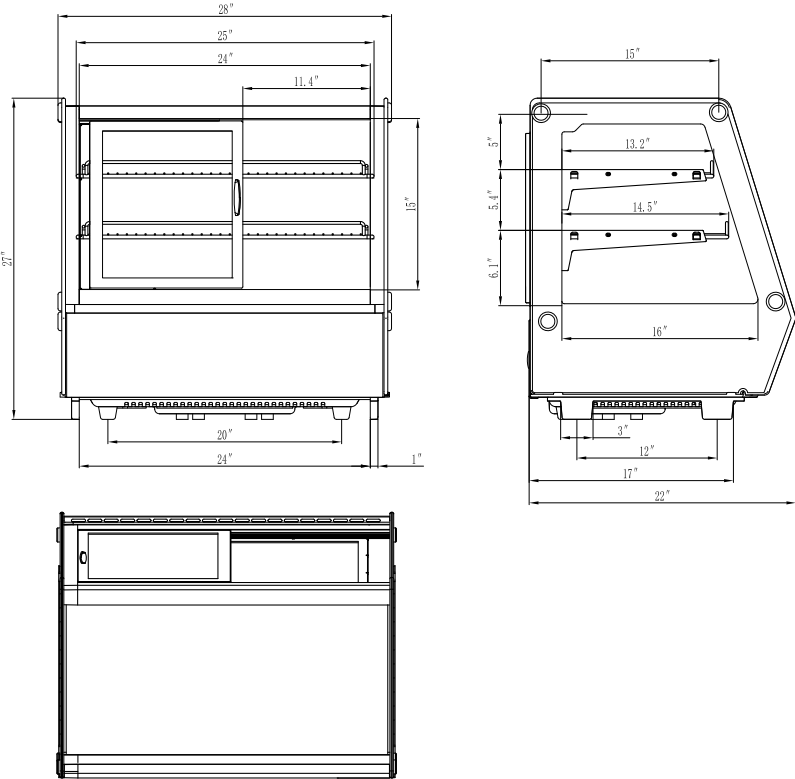

TECHNICAL SPECS

Dimensions

Length	27.6
Width	22.4
Height	27
Interior Width	26.14
Interior Depth	19.28
Interior Height	16.14
Minimum Back Air Clearance In	8 in.
Minimum Side Air Clearance In	8 in.
Weightlbs	119

Capacity

Gross Cubic Feet	3.8
Net Cubic Feet	2.7
Individual Shelf Capacity	33 lbs.

Features & Materials

Control Type	Digital
Defrost Type	AUTOMATIC
Temperature Range	32-53.6 F
Ambient Temperature Range	53.6-86 F
Number Of Doors	4
Door Style	Sliding
Number Of Shelves	2
Shelves Adjustable	Yes
Legs Adjustable	No
Exterior Material	Glass, Sheet Metal and Polymer
Interior Material	Glass and Polymer
Shelf Material Type	Chrome Plated Metal Wire
Legs Material	Polymer
Refrigerant Type	R-290
Compressor Location	bottom

Electric & Certification

Amps	3
Hertz	60
Phase	1
Voltage	120
Wattage	250
Plug Type	NEMA 5-15P
Power Cord Length	94.5
Electrical Installation Type	Plug-in
Certifications	ETL listed for Safety and Sanitation

Plan View

CERTIFICATIONS

The certification block contains two ETL logos. The first logo is labeled "ETL US" and "Intertek". The second logo is labeled "ETL CANADIAN LISTED" and "Intertek".

706 Eastern Parkway STE 1G, Brooklyn NY 11213
718-576-6342
info@koolmore.com