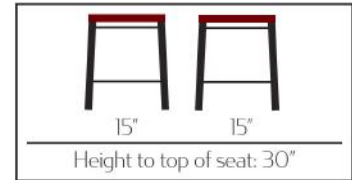

Gloss Black
OD-CM-820-GBLK-XL

Matte Black
OD-CM-820-MBLK-XL

Silver
OD-CM-820-PNT-XL

XL Brewhouse
Chair

Matte Black
OD-BB-820-MBLK-XL

Silver
OD-BB-820-PNT-XL

XL Brewhouse
Backless Barstool

Matte Black
OD-BM-820-MBLK-XL

Silver
OD-BM-820-PNT-XL

XL Brewhouse
Barstool

- 1.2mm pressed steel tubular construction
- Available in Gloss Black (GBLK) *chair only*, Matte Black (MBLK) or Silver (PNT) finishes
- Non-marring poly glides
- Stackable: Dining chair: Yes | Backless Barstool: Yes | Barstool: No
- Chairs & backless barstools ship assembled; Barstool's back (BM series) ships unattached from frame - simple back attachment required
- Weights: Chair - 13 lbs | Backless Barstool - 14 lbs | Barstool - 15 lbs
- Freight class: 250
- A great indoor option also!