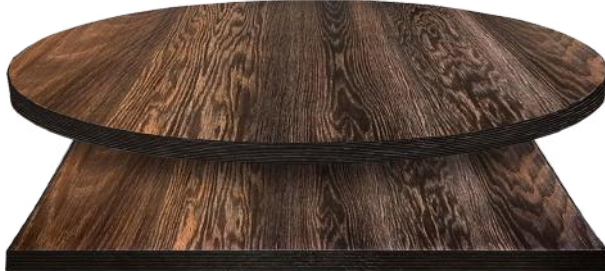

Darkwash

- Reclaimed look with consistent performance
- Oak faced veneer stained in choice of stain/color then distressed and lastly a clear coat finish is applied
- CDE tops: 1-1/8" nominal thickness
- CDP tops: 1-1/8" nominal core + 7/8" nominal dropped edge = 2" overall edge thickness
- Edge profile options: Waterfall, Eased or Bullnose
- For indoor use only
- All tops boxed
- Table tops over 48" subject to a crate fee per pallet (fee/service optional on 3rd party shipments)

Walnut Dye

Black Dye

Table Size	~1-1/8" Part #	Approx. Weight	~2" Part #	Approx. Weight
24" x 24"	CDE2424	15 lbs	CDP2424	17 lbs
24" x 30"	CDE2430	18 lbs	CDP2430	21 lbs
24" x 42"	CDE2442	25 lbs	CDP2442	29 lbs
24" x 48"	CDE2448	29 lbs	CDP2448	33 lbs
24" x 60"	CDE2460	36 lbs	CDP2460	42 lbs
24" x 72"	CDE2472	43 lbs	CDP2472	50 lbs
24" x 96"	CDE2496	57 lbs	CDP2496	66 lbs
30" x 30"	CDE3030	22 lbs	CDP3030	26 lbs
30" x 42"	CDE3042	31 lbs	CDP3042	36 lbs
30" x 48"	CDE3048	36 lbs	CDP3048	42 lbs
30" x 60"	CDE3060	44 lbs	CDP3060	52 lbs
30" x 72"	CDE3072	53 lbs	CDP3072	62 lbs
30" x 96"	CDE3096	71 lbs	CDP3096	83 lbs
36" x 36"	CDE3636	32 lbs	CDP3636	37 lbs
36" x 48"	CDE3648	43 lbs	CDP3648	50 lbs
36" x 60"	CDE3660	53 lbs	CDP3660	62 lbs
36" x 72"	CDE3672	64 lbs	CDP3672	74 lbs
42" x 42"	CDE4242	44 lbs	CDP4242	51 lbs
48" x 48"	CDE4848	57 lbs	CDP4848	66 lbs
24" Round	CDE24R	12 lbs	CDP24R	13 lbs
30" Round	CDE30R	18 lbs	CDP30R	21 lbs
36" Round	CDE36R	25 lbs	CDP36R	30 lbs
42" Round	CDE42R	34 lbs	CDP42R	40 lbs
48" Round	CDE48R	45 lbs	CDP48R	52 lbs