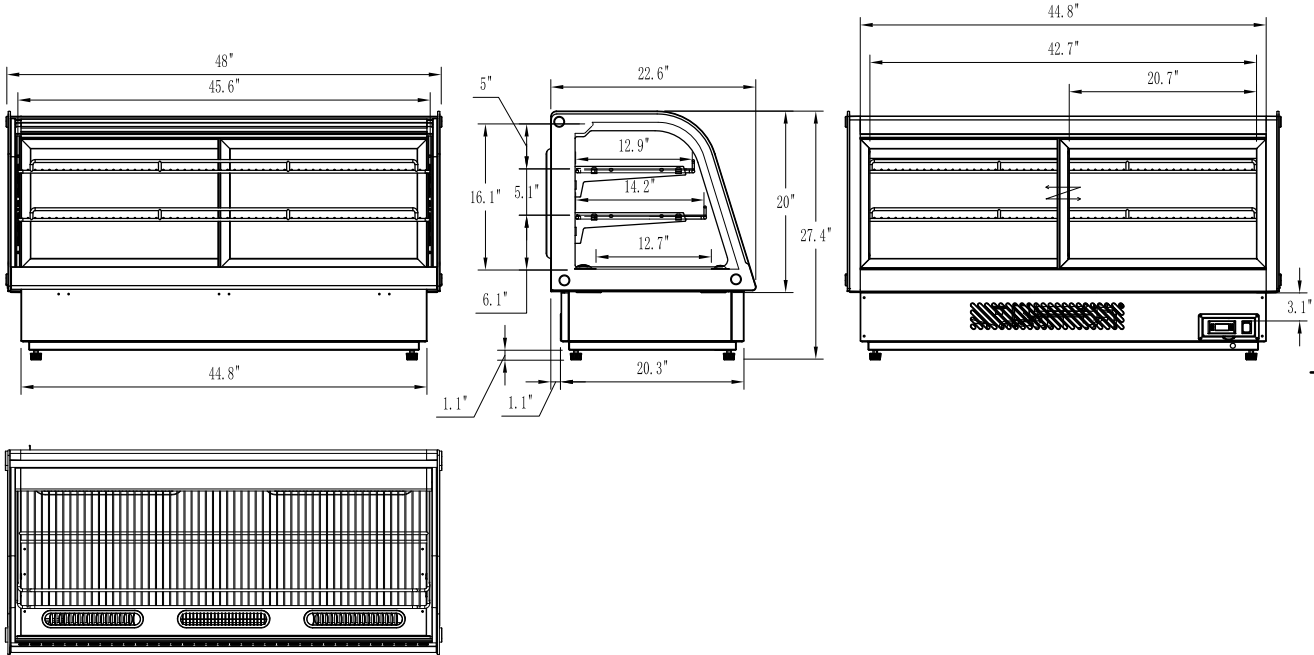

TECHNICAL SPECS

Dimensions

Length	48
Width	22.6
Height	27.4
Interior Width	46.5
Interior Depth	19.28
Interior Height	16.14

Capacity

Individual Shelf Capacity	44 lbs.
Gross Cubic Feet	7.13
Net Cubic Feet	5.54
Weight lbs	206

Features & Materials

Electrical Installation Type	Plug-in
Installation Type	Drop-in
Minimum Back Air Clearance In	5 in.
Minimum Side Air Clearance In	Not Required
Counter Depth	Yes
Control Type	Digital
Temperature Display Type	Digital
Defrost Type	Automatic
Refrigerant Type	R-290
Compressor Brand	embraco
Compressor Location	Bottom
Temperature Range	32-53.6 F
Ambient Temperature Range	86 F
Number Of Doors	2
Door Style	Sliding
Number Of Shelves	2
Shelf Material Type	Chrome Plated Metal Wire
Shelves Adjustable	Yes
Exterior Material	Stainless-Steel, Glass and polymer
Interior Material	Stainless-Steel and Polymer
Color Finish	Stainless-Steel
Color Door Handles	Black
Legs Material	Steel and Polymer
Legs Adjustable	Yes, 1.5 in.

Electric & Certification

Amps	3.6
Hertz	60
Phase	1
Voltage	120
Wattage	400
Plug Type	NEMA 5-15P
Power Cord Length	94.5
Certifications	ETL Certified for Safety and Sanitation

Plan View

CERTIFICATIONS

718-576-6342
info@koolmore.com