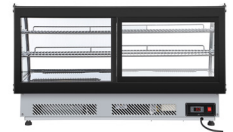

SPEC SHEET

KoolMore 48 in. Drop-In Countertop Display Refrigerator in Black

Model: DICDC-202-BK

FEATURES

- Bright LED top lighting
- Digital temperature controls and display
- Temperature range 33°F - 53°F
- Auto defrost
- Overall dimensions 48 in. L x 22.6 in. W x 27.4 in. H
- Drop-in Design to blend right in

CLOSE UP IMAGES

TECHNICAL SPECS

Dimensions

Length	48
Width	22.6
Height	27.4
Interior Width	46.5
Interior Depth	19.28
Interior Height	16.14

Capacity

Individual Shelf Capacity	44 lbs.
Gross Cubic Feet	7.13
Net Cubic Feet	5.54
Weight lbs	206

Features & Materials

Electrical Installation Type	Plug-in
Installation Type	Drop-in
Minimum Back Air Clearance In	5 in.
Minimum Side Air Clearance In	Not Required
Counter Depth	Yes
Control Type	Digital
Temperature Display Type	Digital
Defrost Type	Automatic
Refrigerant Type	R-290
Compressor Brand	embraco
Compressor Location	Bottom
Temperature Range	32-53.6 F
Ambient Temperature Range	86 F
Number Of Doors	2
Door Style	Sliding
Number Of Shelves	2
Shelf Material Type	Chrome Plated Metal Wire
Shelves Adjustable	Yes
Exterior Material	Stainless-Steel, Glass and polymer
Interior Material	Stainless-Steel and Polymer
Color Finish	Stainless-Steel
Color Door Handles	Black
Legs Material	Steel and Polymer
Legs Adjustable	Yes, 1.5 in.