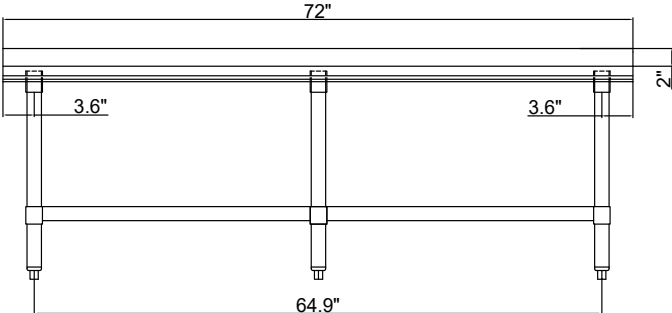

TECHNICAL SPECS

Dimensions

Length	70
Width	30
Height	24
Weight lbs	90.6
Shelf Width	64.9
Shelf Depth	22.8

Specs & Certifications

Top Capacity	682 lbs.
Exterior Material	430 Stainless-Steel
Gauge Of Stainless Steel	16
Number Of Feet	6
Legs Adjustable	1 in.
Certifications	NSF Certified for Sanitation

Plan View

CERTIFICATIONS

706 Eastern Parkway STE 1G, Brooklyn NY 11213
718-576-6342
info@koolmore.com