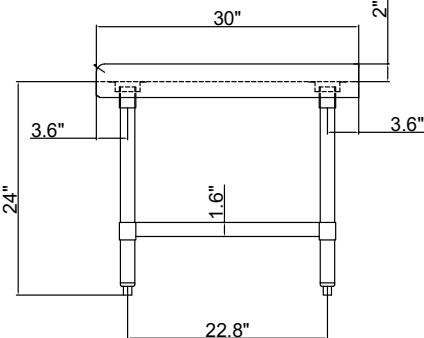

TECHNICAL SPECS

Dimensions

Length	70
Width	30
Height	24
Weight lbs	90.6
Shelf Width	64.9
Shelf Depth	22.8

Specs & Certifications

Top Capacity	682 lbs.
Exterior Material	430 Stainless-Steel
Gauge Of Stainless Steel	16
Number Of Feet	6
Legs Adjustable	1 in.
Certifications	NSF Certified for Sanitation

Plan View

CERTIFICATIONS

706 Eastern Parkway STE 1G, Brooklyn NY 11213
718-576-6342
info@koolmore.com