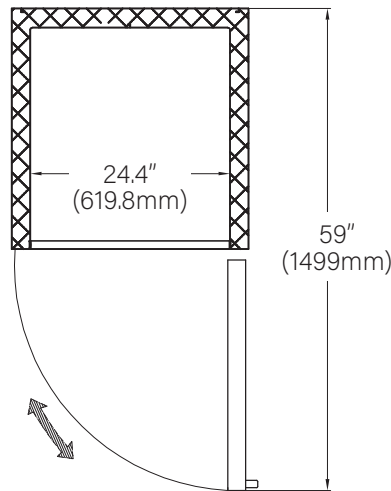

### Specifications:

Item#	Exterior			Interior			Capacity	Volts	Watts	Amps	HP	Refrigerant	Hinge
	(W)	(D)	(H)	(W)	(D)	(H)						Capacity	Location
67K-007	29"	32.2"	82.5"	24.38"	27.1"	53.5"	23 cu. ft.	115	348	3.03	1/3	3.9oz	R
67K-008	54"	32.2"	82.5"	49.38"	27.1"	53.5"	47 cu. ft.	115	516	4.49	1/2	4.6oz	L / R
67K-009	81.3"	32.2"	82.5"	76.25"	27.1"	53.5"	72 cu. ft.	115	720	6.26	4/5	3.5oz	L / R / R

## Glass Door Refrigerators, Bottom Mount

67K-007

FRONT VIEW

SIDE VIEW

TOP VIEW

## 67K-009

FRONT VIEW

SIDE VIEW

TOP VIEW