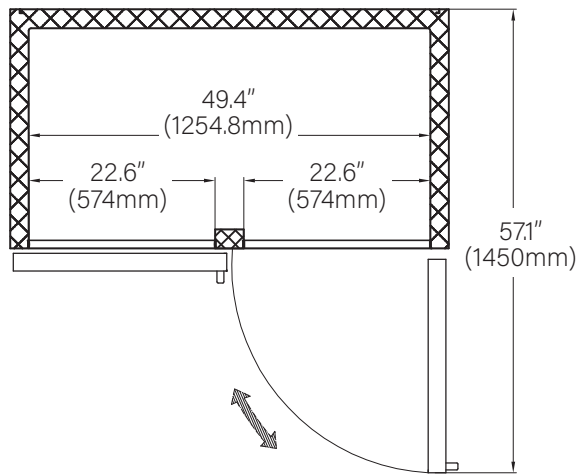

PROJECT NAME: _____

LOCATION: _____

ITEM#: _____ QTY: _____

MODEL: _____

Glass Door Refrigerators, Bottom Mount

67K-008

TOP VIEW