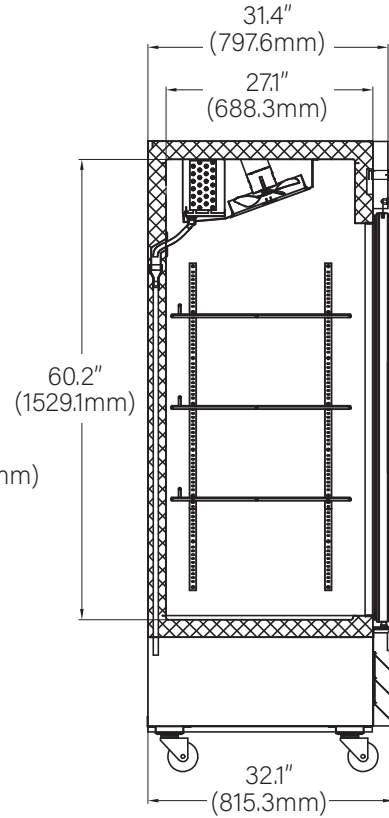

### Specifications:

Item#	Exterior			Interior			Capacity	Volts	Watts	Amps	HP	Refrigerant	Hinge
	(W)	(D)	(H)	(W)	(D)	(H)						Capacity	Location
67K-007	29"	32.2"	82.5"	24.38"	27.1"	53.5"	23 cu. ft.	115	348	3.03	1/3	3.9oz	R
67K-008	54"	32.2"	82.5"	49.38"	27.1"	53.5"	47 cu. ft.	115	516	4.49	1/2	4.6oz	L / R
67K-009	81.3"	32.2"	82.5"	76.25"	27.1"	53.5"	72 cu. ft.	115	720	6.26	4/5	3.5oz	L / R / R

### Glass Door Refrigerators, Bottom Mount

67K-008

FRONT VIEW

SIDE VIEW

TOP VIEW

PROJECT NAME: \_\_\_\_\_

LOCATION: \_\_\_\_\_

ITEM#: \_\_\_\_\_ QTY: \_\_\_\_\_

## 67K-009

FRONT VIEW

SIDE VIEW

TOP VIEW