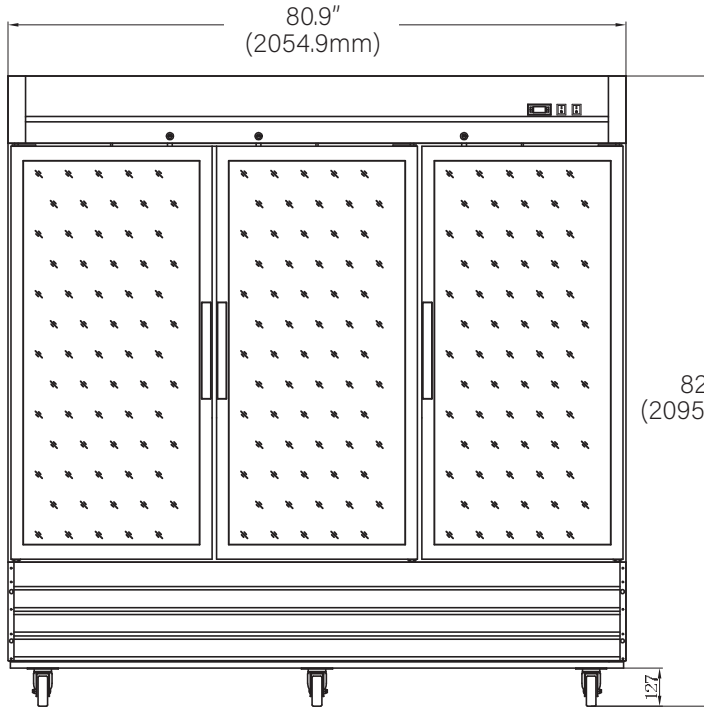

Glass Door Refrigerators, Bottom Mount

67K-009

FRONT VIEW