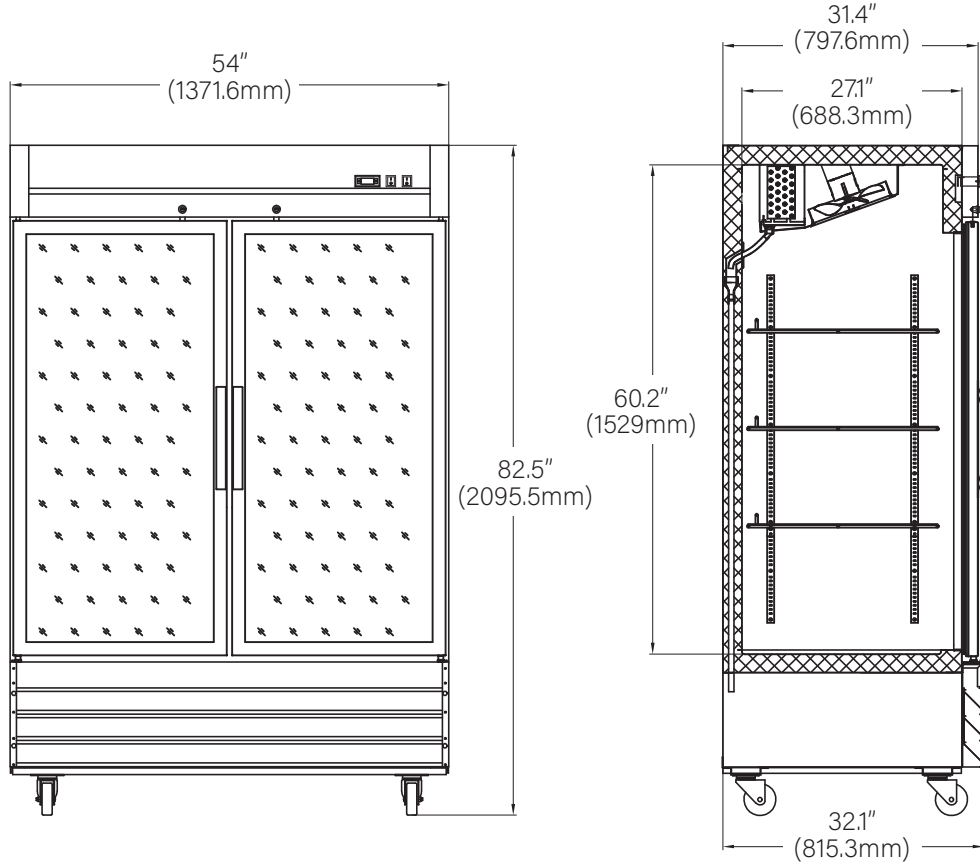

Glass Door Refrigerators, Bottom Mount

67K-008

FRONT VIEW

SIDE VIEW