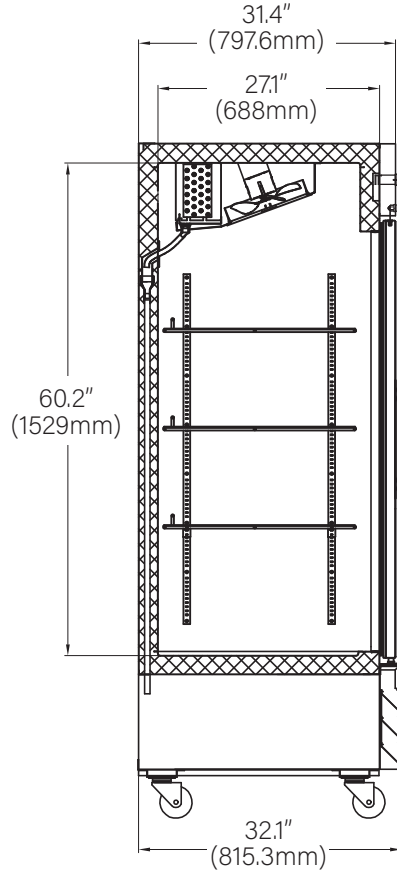

### Specifications:

Item#	Exterior			Interior			Capacity	Volts	Watts	Amps	HP	Refrigerant	Hinge
	(W)	(D)	(H)	(W)	(D)	(H)						Capacity	Location
67K-007	29"	32.2"	82.5"	24.38"	27.1"	53.5"	23 cu. ft.	115	348	3.03	1/3	3.9oz	R
67K-008	54"	32.2"	82.5"	49.38"	27.1"	53.5"	47 cu. ft.	115	516	4.49	1/2	4.6oz	L / R
67K-009	81.3"	32.2"	82.5"	76.25"	27.1"	53.5"	72 cu. ft.	115	720	6.26	4/5	3.5oz	L / R / R

## Glass Door Refrigerators, Bottom Mount

67K-007

FRONT VIEW

SIDE VIEW

TOP VIEW

## 67K-009

FRONT VIEW

SIDE VIEW

TOP VIEW