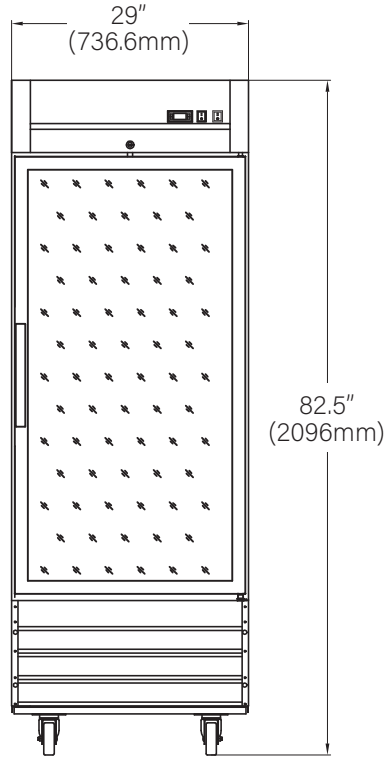

### Features:

- Glass Doors improve visibility to product while Stainless Steel interior/exterior hold up to commercial demands.
- Bottom-mounted compressor perfect for busy cook lines and a wide variety of applications
- Recessed door handles with self-closing doors and a "stay open" feature past 90 degrees
- Includes heavy-duty, corrosion-resistant and adjustable epoxy-coated steel shelves, 3 per each door.
- Shelves accommodate a full-size sheet pan
- Digital temperature control for precise temperature monitoring with automatic defrost
- Heavy duty casters with brakes
- Door locks with keys to secure items overnight
- Door Opening Width = 22 9/16"
- EPA-approved R290a Refrigerant
- 89lb shelf capacity (per shelf)
- 60Hz, 1-Phase
- NEMA 5-15P plug, 8' power cord
- 2-year parts and labor warranty
- 5-year compressor warranty

### Specifications:

Item#	Exterior			Interior			Capacity	Volts	Watts	Amps	HP	Refrigerant	Hinge
	(W)	(D)	(H)	(W)	(D)	(H)						Capacity	Location
67K-007	29"	32.2"	82.5"	24.38"	27.1"	53.5"	23 cu. ft.	115	348	3.03	1/3	3.9oz	R
67K-008	54"	32.2"	82.5"	49.38"	27.1"	53.5"	47 cu. ft.	115	516	4.49	1/2	4.6oz	L / R
67K-009	81.3"	32.2"	82.5"	76.25"	27.1"	53.5"	72 cu. ft.	115	720	6.26	4/5	3.5oz	L / R / R

## Glass Door Refrigerators, Bottom Mount

67K-007

FRONT VIEW

SIDE VIEW

TOP VIEW