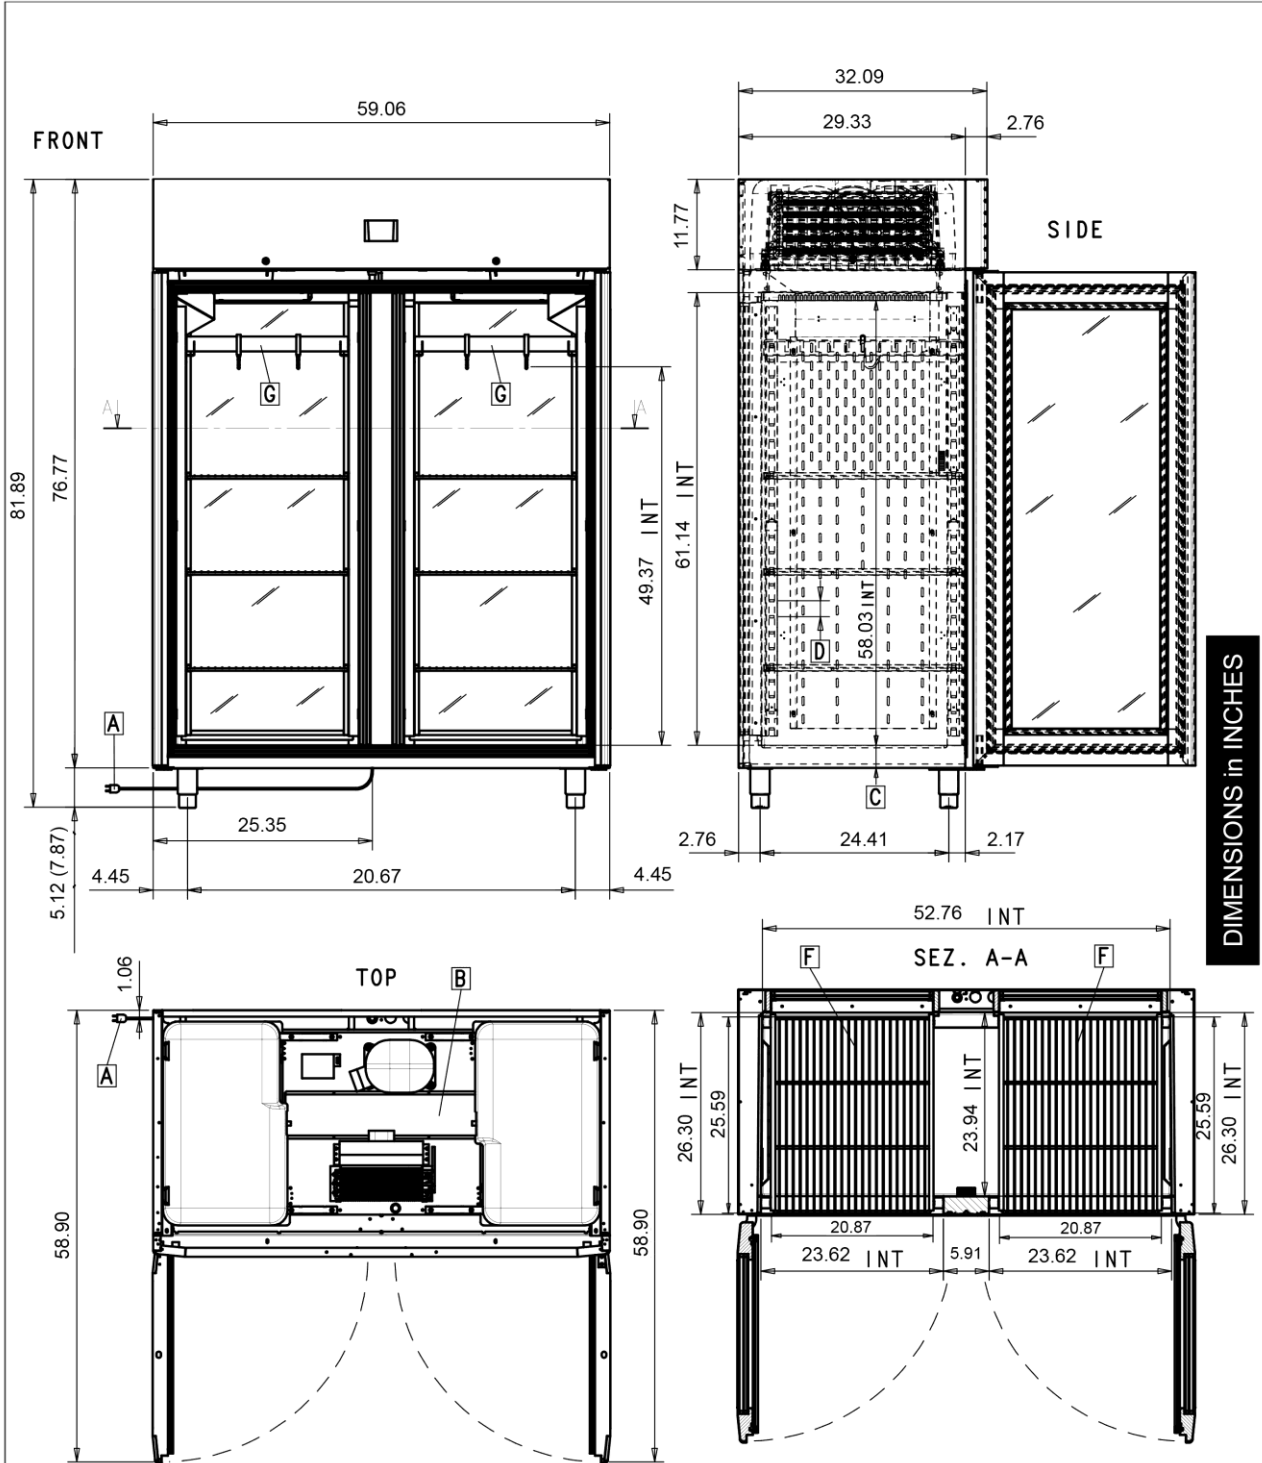

Code

AH9611

Model

FISH PANORAMA 1500 BLACK 115/60

Intertek
5028503

Intertek
5028503

Conformity

UL 60335-1
 UL 60335-2-89
 CAN/CSA-C22.2 No. 60335-1
 CAN/GSA-C22.2 No. 60335-2-89
 NSF/ANSI 7

Building characteristics

INSIDE covering			Mirror-polished S/S /
OUTSIDE covering			Black plastic-coated S/S /
Internal temp range			[+28.4°F ÷ +50°F]
Thickness of insulation: High density polyurethane foam (42 kg/m ³) without HCFC	in.	2.95	
Voltage V-Ph-Hz	115/1N/60		
Absorbed Power / Current	Kw 1.56 / Amps 15.8		
Includes:	n° 6 pairs of S/S shelf brackets - n° 6 S/S wire shelves 25.59"x20.87" - hook rail with 4 hooks rod (110.23 lbs)		
Electronic controller	TOUCHSCREEN		
HACCP Loggin Function	✓		
USB	✗		
WiFi/Bluetooth Connection	✓		
Key lock	✓		
Internal light	✓		
U.V. Lamps	✓		
Water condensing unit	Optional		
Net Weight	lbs.		712
		Packed	773.8
Cooling Capacity	ASHRAE	Watt	T. evap. +14°F / +131°F T.cond TN
			1131
Capillary / Thermostatic Valve			Cap.
Evaporator fan	Ø - Watt-Volt	2x9.84Ø-12W-115V	
Defrosting/heating	Watt	375W x 2/200W x 4	
Relative humidity	40% - 90%		
Internal storage capacity	lbs.	396.83	
Compressor	NT6220UV		
Condenser fan	Ø - Watt-Volt	1x7.87Ø-12W-115V	
Refrigerant	oz.	R290 GWP: 3 4.59	
Noise	Db(A)	58.6	

Code	AH9611
Model	FISH PANORAMA 1500 BLACK 115/60
External dimensions packed	60.63" x34.65" x87.99"

DIMENSIONS in INCHES

- A = Electrical connection L. 6.9 ft
- B = Condensate drain pan
- C = 2.95 inches thick insulation
- D = Rack pitch 2.09 inches
- F = N°6 stainless steel wire shelves 20.87x25.59 inches included
- G = Hook rail for fish with 4 hooks rod