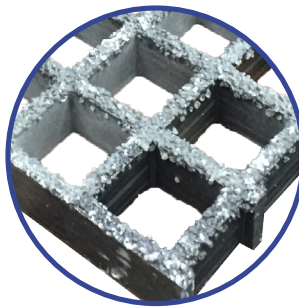

General Information

Project Name: _____

Consultant: _____

Item #: _____

Model #: _____

Quantity: _____

Open Sides Vary