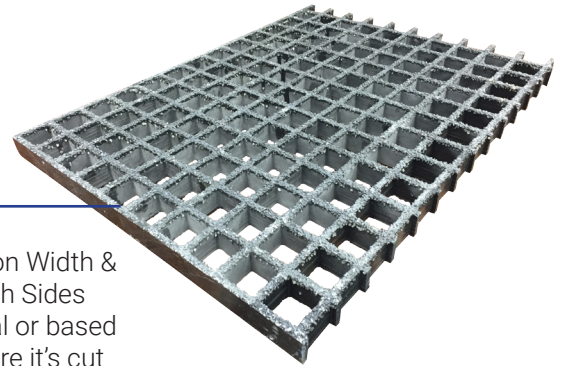

 **General Information**

Project Name: _____

Consultant: _____

Item #: _____

Model #: _____

Quantity: _____

Open Sides Vary

Closed on Width &
Length Sides
(Optional or based
on where it's cut
from full sheet)

 **Specifications**

CH Model Grating is constructed of fiberglass, with molded squares & an SGF Polyester Resin.

The grid size is 1½" x 1½" square with a 1" grid height. Top grid thickness is ¼", while the bottom grid thickness is 13/64".

CH has a grit surface & features a 70% open area.

Gratings are sized up to 20" long sections.

 **Product Guide**

CH Chemgrate Grating is an ideal substitute for steel or aluminum gratings. Long life, inherent in fiberglass (often outlasts steel 20-to-1), makes CH a problem solving material where frequent replacement costs are unacceptable.

Fiberglass Gratings are corrosion resistant, structurally strong, fire retardant, lightweight, anti-slip surface & low maintenance.

 **Options**

- Custom Sizes
- Change Color to Yellow/Green (Same Price as Gray)
- Uniform Cut (Closed Ends)
- ¾" Top Grid ADA Compliant