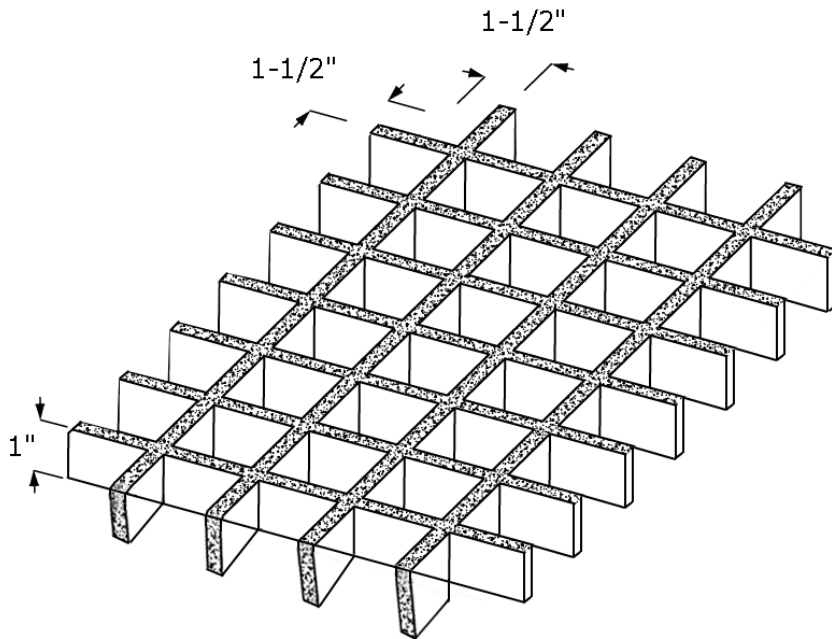

 **Specifications**

CH Model Grating is constructed of fiberglass, with molded squares & an SGF Polyester Resin.

The grid size is 1½" x 1½" square with a 1" grid height. Top grid thickness is ¼", while the bottom grid thickness is 13/64".

CH has a grit surface & features a 70% open area.

Gratings are sized up to 20" long sections.

 **Product Guide**

CH Chemgrate Grating is an ideal substitute for steel or aluminum gratings. Long life, inherent in fiberglass (often outlasts steel 20-to-1), makes CH a problem solving material where frequent replacement costs are unacceptable.

*See Price List for more options

CHEMGRATE GRATING, STANDARD DESIGN

Model	Size (W x L)	Model	Size (W x L)	Model	Size (W x L)	Model	Size (W x L)
□ CH-1224	12" x 24"	□ CH-1824	18" x 24"	□ CH-2424	24" x 24"	□ CH-3024	30" x 24"
□ CH-1236	12" x 36"	□ CH-1836	18" x 36"	□ CH-2436	24" x 36"	□ CH-3036	30" x 36"
□ CH-1248	12" x 48"	□ CH-1848	18" x 48"	□ CH-2448	24" x 48"	□ CH-3048	30" x 48"
□ CH-1260	12" x 60"	□ CH-1860	18" x 60"	□ CH-2460	24" x 60"	□ CH-3060	30" x 60"
□ CH-1272	12" x 72"	□ CH-1872	18" x 72"	□ CH-2472	24" x 72"	□ CH-3072	30" x 72"
□ CH-1284	12" x 84"	□ CH-1884	18" x 84"	□ CH-2484	24" x 84"	□ CH-3084	30" x 84"
□ CH-1296	12" x 96"	□ CH-1896	18" x 96"	□ CH-2496	24" x 96"	□ CH-3096	30" x 96"
□ CH-12108	12" x 108"	□ CH-18108	18" x 108"	□ CH-24108	24" x 108"	□ CH-30108	30" x 108"
□ CH-12120	12" x 120"	□ CH-18120	18" x 120"	□ CH-24120	24" x 120"	□ CH-30120	30" x 120"