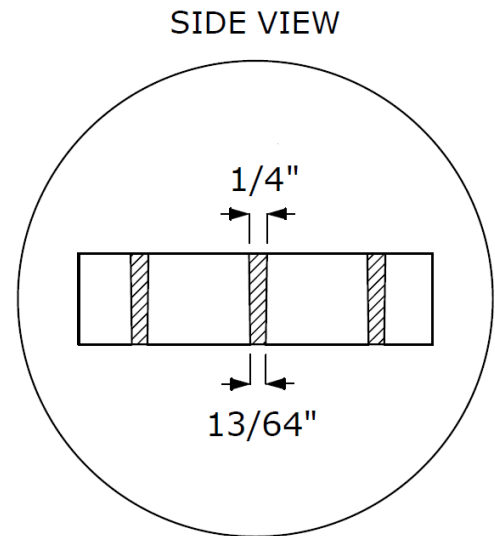

 **Specifications**

CH Model Grating is constructed of fiberglass, with molded squares & an SGF Polyester Resin.

The grid size is 1½" x 1½" square with a 1" grid height. Top grid thickness is ¼", while the bottom grid thickness is 13/64".

CH has a grit surface & features a 70% open area.

Gratings are sized up to 20" long sections.

 **Product Guide**

CH Chemgrate Grating is an ideal substitute for steel or aluminum gratings. Long life, inherent in fiberglass (often outlasts steel 20-to-1), makes CH a problem solving material where frequent replacement costs are unacceptable.

*See Price List for more options

CHEMGRATE GRATING, STANDARD DESIGN

Model	Size (W x L)	Model	Size (W x L)	Model	Size (W x L)	Model	Size (W x L)
□ CH-1224	12" x 24"	□ CH-1824	18" x 24"	□ CH-2424	24" x 24"	□ CH-3024	30" x 24"
□ CH-1236	12" x 36"	□ CH-1836	18" x 36"	□ CH-2436	24" x 36"	□ CH-3036	30" x 36"
□ CH-1248	12" x 48"	□ CH-1848	18" x 48"	□ CH-2448	24" x 48"	□ CH-3048	30" x 48"
□ CH-1260	12" x 60"	□ CH-1860	18" x 60"	□ CH-2460	24" x 60"	□ CH-3060	30" x 60"
□ CH-1272	12" x 72"	□ CH-1872	18" x 72"	□ CH-2472	24" x 72"	□ CH-3072	30" x 72"
□ CH-1284	12" x 84"	□ CH-1884	18" x 84"	□ CH-2484	24" x 84"	□ CH-3084	30" x 84"
□ CH-1296	12" x 96"	□ CH-1896	18" x 96"	□ CH-2496	24" x 96"	□ CH-3096	30" x 96"
□ CH-12108	12" x 108"	□ CH-18108	18" x 108"	□ CH-24108	24" x 108"	□ CH-30108	30" x 108"
□ CH-12120	12" x 120"	□ CH-18120	18" x 120"	□ CH-24120	24" x 120"	□ CH-30120	30" x 120"