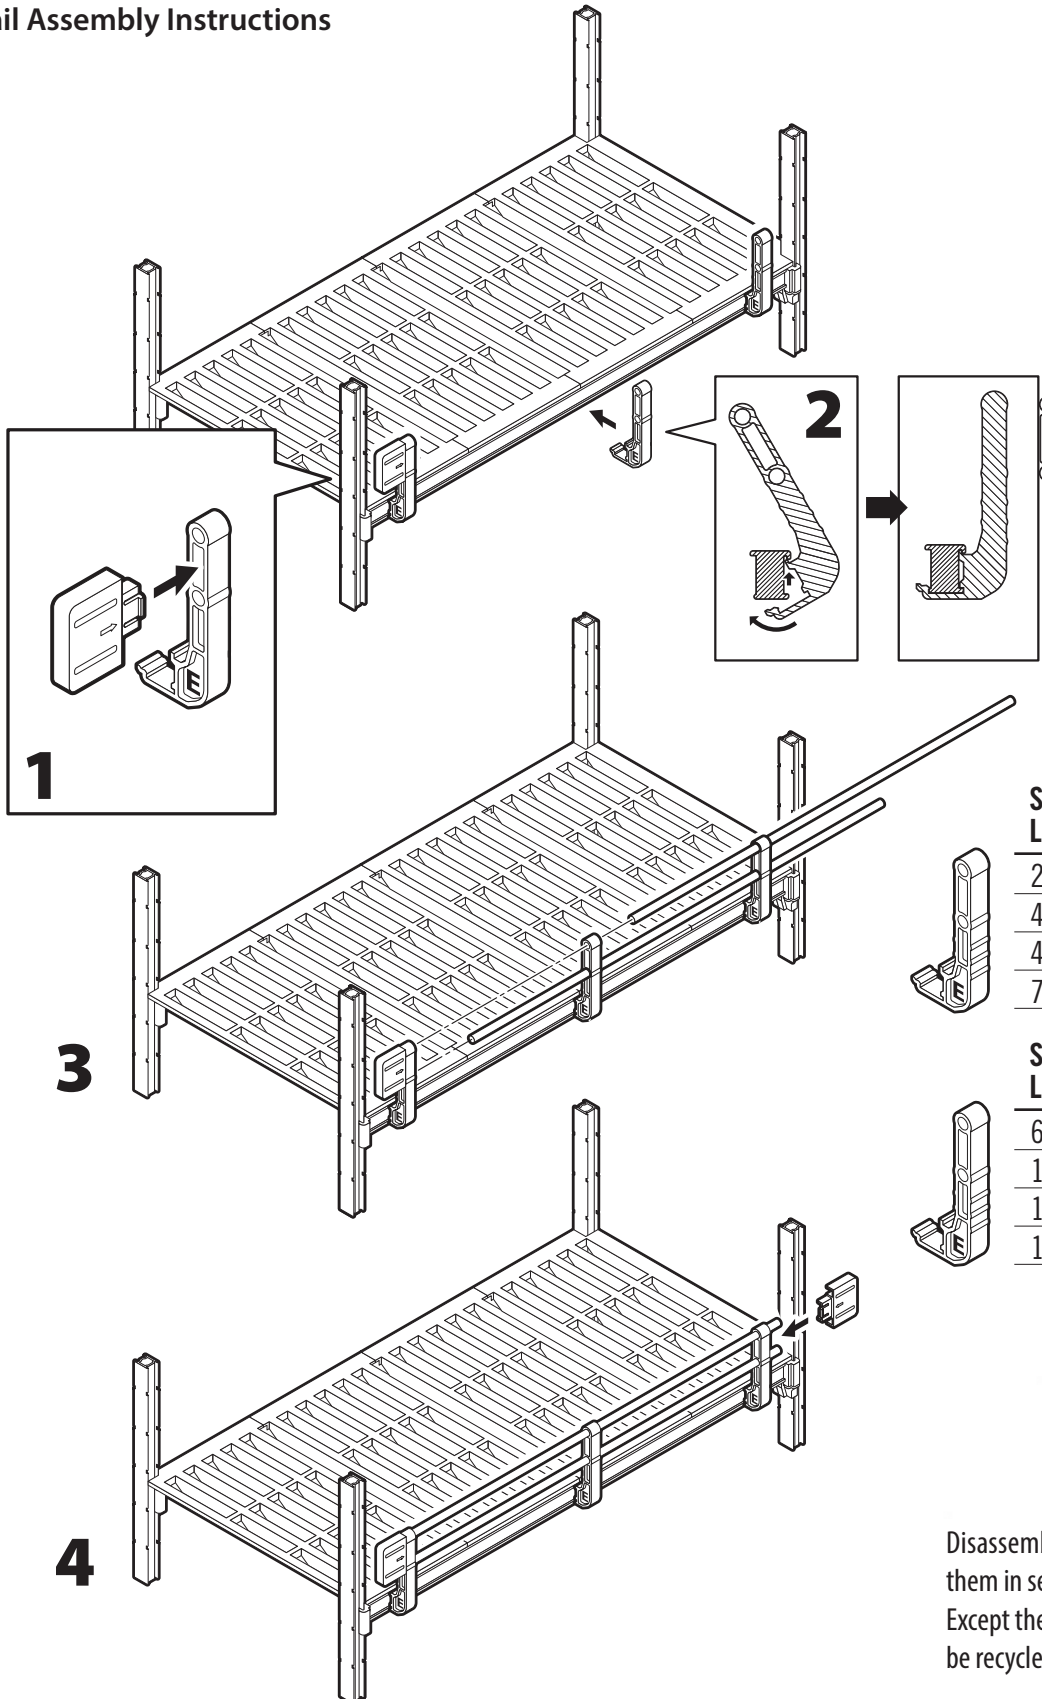

Camshelving® Elements Series

End Rail Assembly Instructions

Camshelving® Elements Series

Side Rail Assembly Instructions

Shelf Length	Quantity
24" - 36"	x 2
42"	x 3
48" - 60"	x 4
72"	x 5

Shelf Length	Quantity
610 - 915 mm	x 2
1070	x 3
1220 - 1525	x 4
1830	x 5

Disassemble all parts before placing them in separate recycling containers. Except the rods, all plastic parts can be recycled.