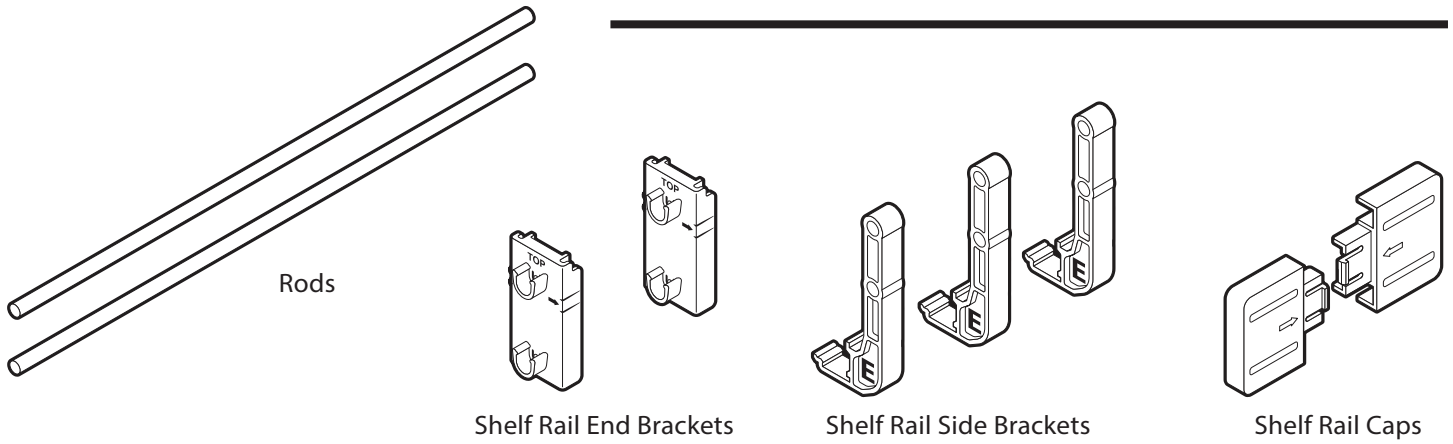

Camshelving® Elements Series

End Rail Assembly Instructions

Camshelving® Elements Series

Side Rail Assembly Instructions

Shelf Length	Quantity
24" - 36"	x 2
42"	x 3
48" - 60"	x 4
72"	x 5

Shelf Length	Quantity
610 - 915 mm	x 2
1070	x 3
1220 - 1525	x 4
1830	x 5

Disassemble all parts before placing them in separate recycling containers. Except the rods, all plastic parts can be recycled.