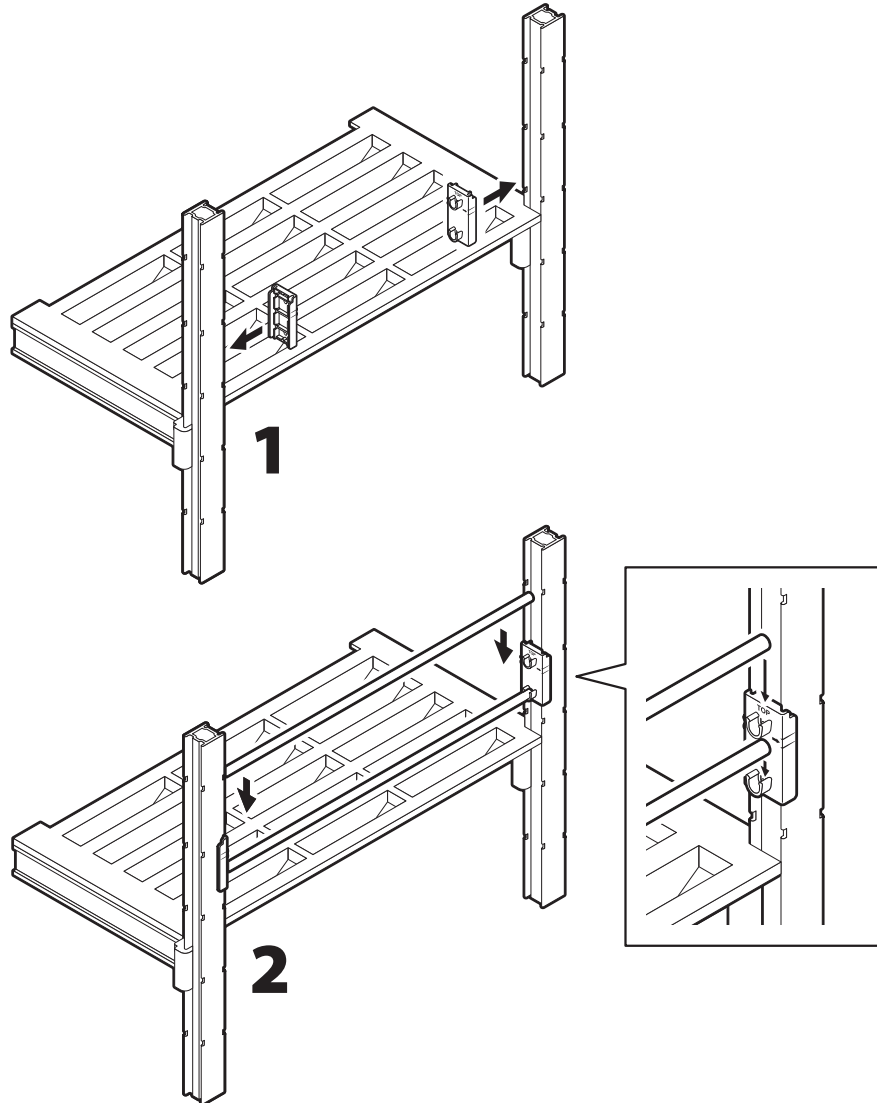

Camshelving® Elements Series

End Rail Assembly Instructions

Camshelving® Elements Series

Side Rail Assembly Instructions

Shelf Length	Quantity
24" - 36"	x 2
42"	x 3
48" - 60"	x 4
72"	x 5

Shelf Length	Quantity
610 - 915 mm	x 2
1070	x 3
1220 - 1525	x 4
1830	x 5

Disassemble all parts before placing them in separate recycling containers. Except the rods, all plastic parts can be recycled.