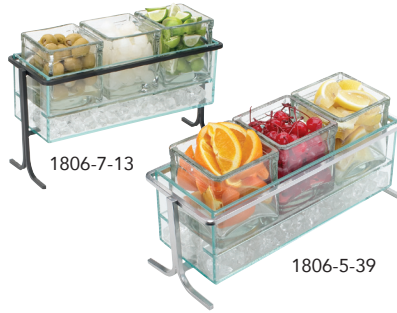

BAR & MIXOLOGY DISPLAYS

ALUMINUM JAR RISERS

Glass Jars Included.

ITEM 1560-2 | 12Wx4¼Dx2H

ITEM 1560-4 | 12Wx4¼Dx4H

ITEM C4X4GLCN | Replacement Glass Jar

IRON HIGH RISE ICED GLASS JAR DISPLAY

Includes Glass Jars.

Specify Color: Black (13), Platinum (39).

ITEM 1806-5 | 13½Wx5½Dx7H

ITEM 1806-7-13 | 13½Wx5½Dx9H

ITEM C4X4GLCN | Replacement Glass Jar

1803-4-49

1803-4-13

IRON 3 STEP GLASS JAR DISPLAY

Glass Jars Included. Specify

Color: Black(13), Chrome (49).

ITEM 1803-4 | 4Wx12Dx10½H

ITEM C4X4GLCN | Replacement Glass Jar

MADISON 3-TIERED JAR DISPLAYS

3 Glass Jars Included. Lids Sold Separately.

ITEM 22604-16-13 | 9Wx9Dx9½H

ITEM 22604-32-13 | 11Wx11Dx12¼H

Replacement Jars

ITEM 1851-4JAR | 16oz

ITEM 1851-5JAR | 32oz

MADISON 6 ROUND JAR DISPLAYS

3 Glass Jars Included. Lids Sold Separately.

ITEM 22601-16-13 | 16Wx9¼Dx6H

ITEM 22601-32-13 | 19Wx11Dx5¼H

Replacement Jars