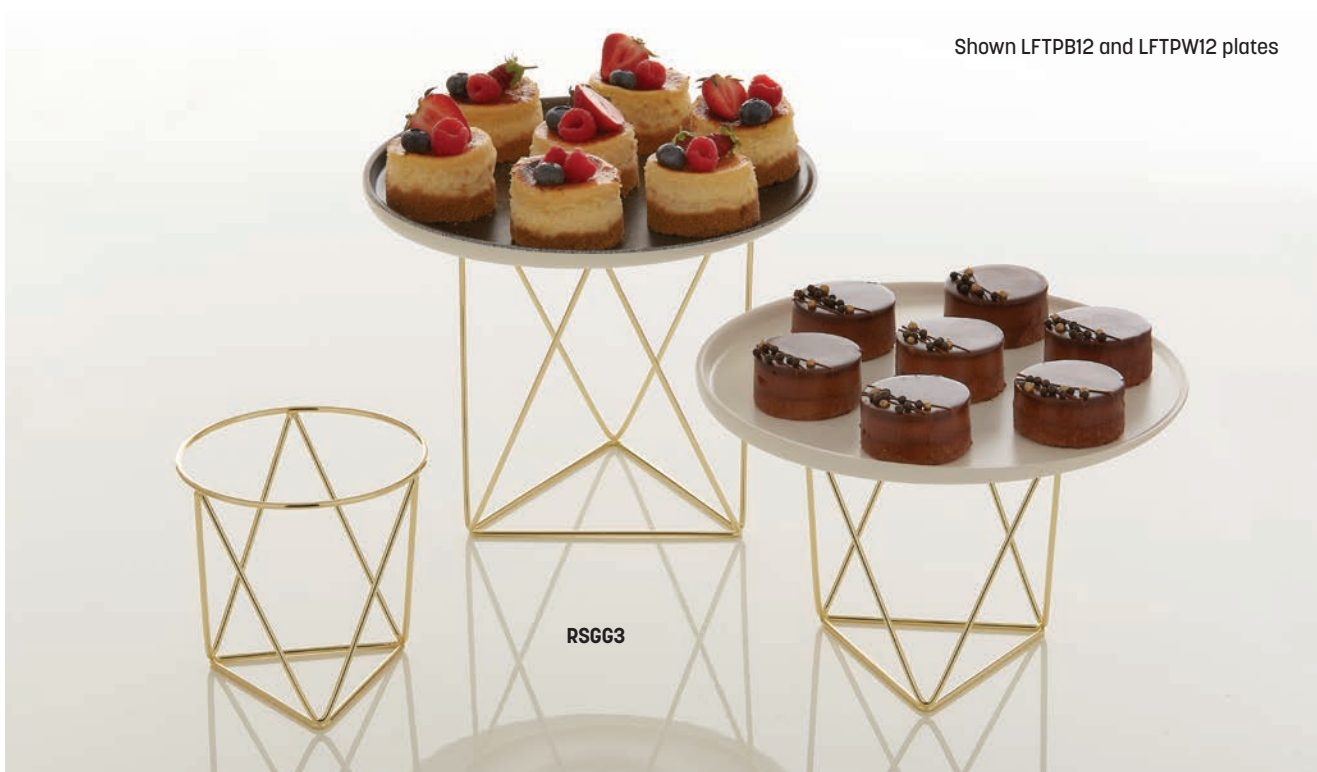

Shown LFTPBI2 and LFTPW12 plates

RSGG3

Geometric Riser Sets

Rise to the occasion with our Geometric Risers available in multiple color options and popular heights. Combining lines, angles and shapes together in a cohesive design, these risers are versatile enough to be used with bowls, platters and serving boards.

Gold

1. **RSGG3** Set of 3
   6" Dia. x 6" H
   (15.2 x 15.2 cm)
   7" Dia. x 7" H
   (17.8 x 17.8 cm)
   9" Dia. x 9" H
   (22.9 x 22.9 cm)

Black

1. **RRGB3** Set of 3
   6" Dia. x 6" H
   (15.2 x 15.2 cm)
   7" Dia. x 7" H
   (17.8 x 17.8 cm)
   9" Dia. x 9" H
   (22.9 x 22.9 cm)

Stainless Steel

1. **RSGS3** Set of 3
   6" Dia. x 6" H
   (15.2 x 15.2 cm)
   7" Dia. x 7" H
   (17.8 x 17.8 cm)
   9" Dia. x 9" H
   (22.9 x 22.9 cm)