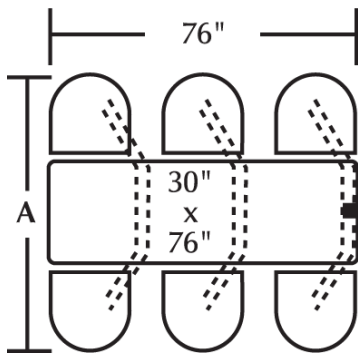

## Product Highlights:

- Laminate table top with molded polyurethane edge
- Bullnose edge with 1.5" radius corners
- Personal Space is 18.0"
- Personal space is the distance from the table edge to the back of the chairhead.
- Table made of 1-1/8" thick 45 lb density particleboard core
- Underside has phenolic backer to protect from moisture
- 2" - 14 gauge square steel tube powder coated frame
- Steel chairhead with spring swivel & molded polyurethane seat
- Assembly required

## Cebra Cluster w/ Bullnose Dur-A-Edge® Table Top & Quest Chairhead /

2 Seat Wall Unit	CEWL002DEQU	23"w x 66.25"d x 36"h	102 lbs.
4 Seat Wall Unit	CEWL004DEQU	47"w x 66.25"d x 36"h	189 lbs.
4 Seat Island Unit	CEIS004DEQU	44"w x 66.25"d x 36"h	180 lbs.
4 Seat Island ADA	CEIS004DEQUADA	80"w x 66.25"d x 36"h	244 lbs.
6 Seat Wall Unit	CEWL006DEQU	76"w x 66.25"d x 36"h	305 lbs.
6 Seat Island Unit	CEIS006DEQU	72"w x 66.25"d x 36"h	285 lbs.
8 Seat Wall Unit	CEWL008DEQU	102"w x 66.25"d x 36"h	387 lbs.
8 Seat Island Unit	CEIS008DEQU	96"w x 66.25"d x 36"h	387 lbs.

Additional table edge profiles and chairhead styles available

2 Seat Wall

4 Seat Wall

4 Seat Island

6 Seat Wall

6 Seat Island

8 Seat Wall

8 Seat Island

ADA Wall Unit

All units include 30" wide table top

Overall depth all units is 66.25"