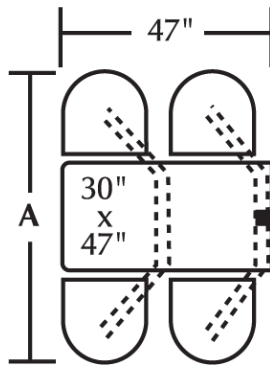

## Product Highlights:

- Laminate table top with molded polyurethane edge
- Bullnose edge with 1.5" radius corners
- Personal Space is 18.0"
- Personal space is the distance from the table edge to the back of the chairhead.
- Table made of 1-1/8" thick 45 lb density particleboard core
- Underside has phenolic backer to protect from moisture
- 2" - 14 gauge square steel tube powder coated frame
- Steel chairhead with spring swivel & molded polyurethane seat
- Assembly required

## Cebra Cluster w/ Bullnose Dur-A-Edge® Table Top & Quest Chairhead /

2 Seat Wall Unit	CEWL002DEQU	23"w x 66.25"d x 36"h	102 lbs.
4 Seat Wall Unit	CEWL004DEQU	47"w x 66.25"d x 36"h	189 lbs.
4 Seat Island Unit	CEIS004DEQU	44"w x 66.25"d x 36"h	180 lbs.
4 Seat Island ADA	CEIS004DEQUADA	80"w x 66.25"d x 36"h	244 lbs.
6 Seat Wall Unit	CEWL006DEQU	76"w x 66.25"d x 36"h	305 lbs.
6 Seat Island Unit	CEIS006DEQU	72"w x 66.25"d x 36"h	285 lbs.
8 Seat Wall Unit	CEWL008DEQU	102"w x 66.25"d x 36"h	387 lbs.
8 Seat Island Unit	CEIS008DEQU	96"w x 66.25"d x 36"h	387 lbs.

Additional table edge profiles and chairhead styles available

2 Seat Wall

4 Seat Wall

4 Seat Island

6 Seat Wall

6 Seat Island

8 Seat Wall

8 Seat Island

ADA Wall Unit

All units include 30" wide table top

Overall depth all units is 66.25"