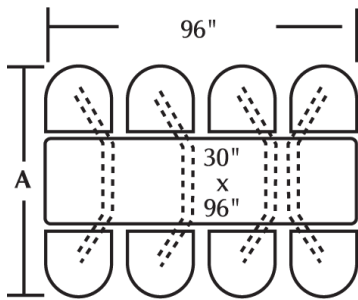

## Product Highlights:

- Laminate table top with molded polyurethane edge
- Bullnose edge with 1.5" radius corners
- Personal Space is 18.0"
- Personal space is the distance from the table edge to the back of the chairhead.
- Table made of 1-1/8" thick 45 lb density particleboard core
- Underside has phenolic backer to protect from moisture
- 2" - 14 gauge square steel tube powder coated frame
- Steel chairhead with spring swivel & molded polyurethane seat
- Assembly required

## Cebra Cluster w/ Bullnose Dur-A-Edge® Table Top & Quest Chairhead /

2 Seat Wall Unit	CEWL002DEQU	23"w x 66.25"d x 36"h	102 lbs.
4 Seat Wall Unit	CEWL004DEQU	47"w x 66.25"d x 36"h	189 lbs.
4 Seat Island Unit	CEIS004DEQU	44"w x 66.25"d x 36"h	180 lbs.
4 Seat Island ADA	CEIS004DEQUADA	80"w x 66.25"d x 36"h	244 lbs.
6 Seat Wall Unit	CEWL006DEQU	76"w x 66.25"d x 36"h	305 lbs.
6 Seat Island Unit	CEIS006DEQU	72"w x 66.25"d x 36"h	285 lbs.
8 Seat Wall Unit	CEWL008DEQU	102"w x 66.25"d x 36"h	387 lbs.
8 Seat Island Unit	CEIS008DEQU	96"w x 66.25"d x 36"h	387 lbs.

Additional table edge profiles and chairhead styles available

2 Seat Wall

4 Seat Wall

4 Seat Island

6 Seat Wall

6 Seat Island

8 Seat Wall

8 Seat Island

ADA Wall Unit

All units include 30" wide table top

Overall depth all units is 66.25"