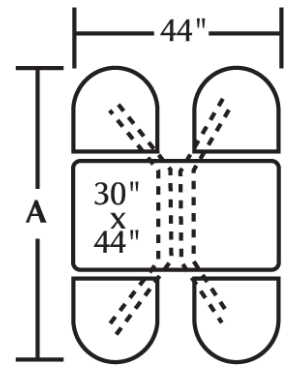

## Product Highlights:

- Laminate table top with molded polyurethane edge
- Bullnose edge with 1.5" radius corners
- Personal Space is 18.0"
- Personal space is the distance from the table edge to the back of the chairhead.
- Table made of 1-1/8" thick 45 lb density particleboard core
- Underside has phenolic backer to protect from moisture
- 2" - 14 gauge square steel tube powder coated frame
- Steel chairhead with spring swivel & molded polyurethane seat
- Assembly required

## Cebra Cluster w/ Bullnose Dur-A-Edge® Table Top & Quest Chairhead /

2 Seat Wall Unit	CEWL002DEQU	23"w x 66.25"d x 36"h	102 lbs.
4 Seat Wall Unit	CEWL004DEQU	47"w x 66.25"d x 36"h	189 lbs.
4 Seat Island Unit	CEIS004DEQU	44"w x 66.25"d x 36"h	180 lbs.
4 Seat Island ADA	CEIS004DEQUADA	80"w x 66.25"d x 36"h	244 lbs.
6 Seat Wall Unit	CEWL006DEQU	76"w x 66.25"d x 36"h	305 lbs.
6 Seat Island Unit	CEIS006DEQU	72"w x 66.25"d x 36"h	285 lbs.
8 Seat Wall Unit	CEWL008DEQU	102"w x 66.25"d x 36"h	387 lbs.
8 Seat Island Unit	CEIS008DEQU	96"w x 66.25"d x 36"h	387 lbs.

Additional table edge profiles and chairhead styles available

2 Seat Wall

4 Seat Wall

4 Seat Island

6 Seat Wall

6 Seat Island

8 Seat Wall

8 Seat Island

ADA Wall Unit

All units include 30" wide table top

Overall depth all units is 66.25"