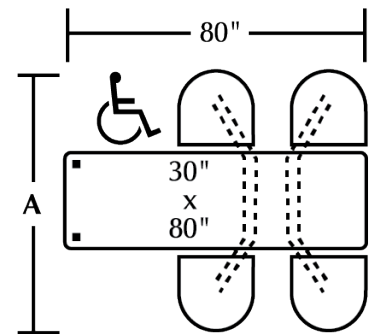

## Product Highlights:

- Laminate table top with molded polyurethane edge
- Bullnose edge with 1.5" radius corners
- Personal Space is 18.0"
- Personal space is the distance from the table edge to the back of the chairhead.
- Table made of 1-1/8" thick 45 lb density particleboard core
- Underside has phenolic backer to protect from moisture
- 2" - 14 gauge square steel tube powder coated frame
- Steel chairhead with spring swivel & molded polyurethane seat
- Assembly required

## Cebra Cluster w/ Bullnose Dur-A-Edge® Table Top & Quest Chairhead /

2 Seat Wall Unit	CEWL002DEQU	23"w x 66.25"d x 36"h	102 lbs.
4 Seat Wall Unit	CEWL004DEQU	47"w x 66.25"d x 36"h	189 lbs.
4 Seat Island Unit	CEIS004DEQU	44"w x 66.25"d x 36"h	180 lbs.
4 Seat Island ADA	CEIS004DEQUADA	80"w x 66.25"d x 36"h	244 lbs.
6 Seat Wall Unit	CEWL006DEQU	76"w x 66.25"d x 36"h	305 lbs.
6 Seat Island Unit	CEIS006DEQU	72"w x 66.25"d x 36"h	285 lbs.
8 Seat Wall Unit	CEWL008DEQU	102"w x 66.25"d x 36"h	387 lbs.
8 Seat Island Unit	CEIS008DEQU	96"w x 66.25"d x 36"h	387 lbs.

Additional table edge profiles and chairhead styles available

2 Seat Wall

4 Seat Wall

4 Seat Island

6 Seat Wall

6 Seat Island

8 Seat Wall

8 Seat Island

ADA Wall Unit

All units include 30" wide table top

Overall depth all units is 66.25"