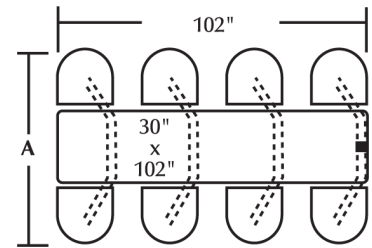

## Product Highlights:

- Laminate table top with molded polyurethane edge
- Bullnose edge with 1.5" radius corners
- Personal Space is 18.0"
- Personal space is the distance from the table edge to the back of the chairhead.
- Table made of 1-1/8" thick 45 lb density particleboard core
- Underside has phenolic backer to protect from moisture
- 2" - 14 gauge square steel tube powder coated frame
- Steel chairhead with spring swivel & molded polyurethane seat
- Assembly required

## Cebra Cluster w/ Bullnose Dur-A-Edge® Table Top & Quest Chairhead /

2 Seat Wall Unit	CEWL002DEQU	23"w x 66.25"d x 36"h	102 lbs.
4 Seat Wall Unit	CEWL004DEQU	47"w x 66.25"d x 36"h	189 lbs.
4 Seat Island Unit	CEIS004DEQU	44"w x 66.25"d x 36"h	180 lbs.
4 Seat Island ADA	CEIS004DEQUADA	80"w x 66.25"d x 36"h	244 lbs.
6 Seat Wall Unit	CEWL006DEQU	76"w x 66.25"d x 36"h	305 lbs.
6 Seat Island Unit	CEIS006DEQU	72"w x 66.25"d x 36"h	285 lbs.
8 Seat Wall Unit	CEWL008DEQU	102"w x 66.25"d x 36"h	387 lbs.
8 Seat Island Unit	CEIS008DEQU	96"w x 66.25"d x 36"h	387 lbs.

Additional table edge profiles and chairhead styles available

2 Seat Wall

4 Seat Wall

4 Seat Island

6 Seat Wall

6 Seat Island

8 Seat Wall

8 Seat Island

ADA Wall Unit

All units include 30" wide table top

Overall depth all units is 66.25"