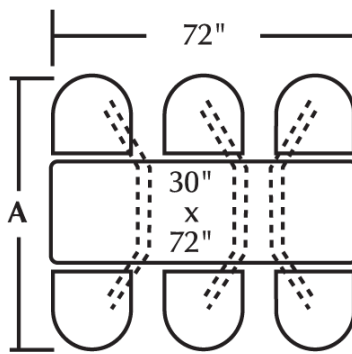

## Product Highlights:

- Laminate table top with molded polyurethane edge
- Bullnose edge with 1.5" radius corners
- Personal Space is 18.0"
- Personal space is the distance from the table edge to the back of the chairhead.
- Table made of 1-1/8" thick 45 lb density particleboard core
- Underside has phenolic backer to protect from moisture
- 2" - 14 gauge square steel tube powder coated frame
- Steel chairhead with spring swivel & molded polyurethane seat
- Assembly required

## Cebra Cluster w/ Bullnose Dur-A-Edge® Table Top & Quest Chairhead /

2 Seat Wall Unit	CEWL002DEQU	23"w x 66.25"d x 36"h	102 lbs.
4 Seat Wall Unit	CEWL004DEQU	47"w x 66.25"d x 36"h	189 lbs.
4 Seat Island Unit	CEIS004DEQU	44"w x 66.25"d x 36"h	180 lbs.
4 Seat Island ADA	CEIS004DEQUADA	80"w x 66.25"d x 36"h	244 lbs.
6 Seat Wall Unit	CEWL006DEQU	76"w x 66.25"d x 36"h	305 lbs.
6 Seat Island Unit	CEIS006DEQU	72"w x 66.25"d x 36"h	285 lbs.
8 Seat Wall Unit	CEWL008DEQU	102"w x 66.25"d x 36"h	387 lbs.
8 Seat Island Unit	CEIS008DEQU	96"w x 66.25"d x 36"h	387 lbs.

Additional table edge profiles and chairhead styles available

2 Seat Wall

4 Seat Wall

4 Seat Island

6 Seat Wall

6 Seat Island

8 Seat Wall

8 Seat Island

ADA Wall Unit

All units include 30" wide table top

Overall depth all units is 66.25"