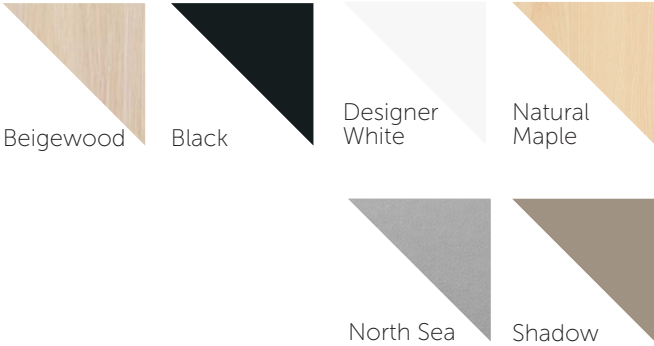

# Standard Laminate Finishes

Laminate / Best selling laminate options are shown.

					
Atlantis WD25-60	Beigewood W7850-60	Black W1595-60	Black Walnut F3485-58	Boardwalk Oak W7983-38	Burnt Strand F6307-58
					
Chrome Yellow F1485-58	Citadel Warp F5882-58	Danish Maple F8906-58	Designer White WD354-60	Dove Grey WD92-60	Ebony Oxide F299-58
					
Elemental Concrete F8830-58	Fog F961-58	Florence Walnut W7993-38	French Pear W8220-38	Graphite Nebula W4623-60	Grey Nebula W4622-60
					
Hollyberry WD307-60	Khaki Brown WD50-60	Limber Maple W10734-60	Linen WD427-60	Morro Zephyr W4846-60	Natural Maple F756-58
					
Natural Oak F346-58	Natural Teak F8849-58	Natural Tigris W4669-60	Navy Legacy W4651-60	North Sea WD90-60	Sable Soapstone W4883-38
					
Sterling Ash W7995-38	White Nebula W4621-60	White Tigris W4783-60	Wild Cherry W7054-60	Windswept Pewter W4795-60	Woolamai Brush W4746-60

Additional laminate colors are available - call factory for availability. Samples may be available. Finishes are subject to change.

# PVC Table Edge Colors

PVC Edge Colors / 3mm

*Print reproduction may impact color representation. Samples may be available. Finishes are subject to change.*