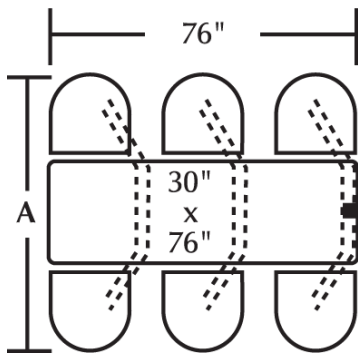

Seats, Table & Frame Included / 7 Year Frame, Table Edge and Chairhead Warranty / Chair Swivels Included

8 seat island unit

4 seat wall unit

6 seat island unit

4 seat ADA unit

Product Highlights:

- Steel chairhead with spring swivel & molded polyurethane seat
- Durable molded polyurethane edge with laminate table top
- Select table top laminate, Dur-A-Edge® & seat color
- 1.5" Radius corners – all four corners
- Personal Space 18.00"
- Personal space is the distance from the table edge to the back of the chairhead.
- Onyx Black powdercoat finish on frame
- Frame requires fastening – hardware included
- Assembly required

Cebra Cluster w/ Bullnose Dur-A-Edge® Table Top & Encore Chairhead /

4 Seat Wall Unit	CEWLO04DEEN	47"w x 66.25"d x 36"h	193 lbs.
4 Seat Island Unit	CEIS004DEEN	44"w x 66.25"d x 36"h	184 lbs.
4 Seat Island ADA	CEIS004DEENADA	80"w x 66.25"d x 36"h	248 lbs.
6 Seat Wall Unit	CEWLO06DEEN	76"w x 66.25"d x 36"h	311 lbs.
6 Seat Island Unit	CEIS006DEEN	72"w x 66.25"d x 36"h	291 lbs.
8 Seat Wall Unit	CEWLO08DEEN	102"w x 66.25"d x 36"h	395 lbs.
8 Seat Island Unit	CEIS008DEEN	96"w x 66.25"d x 36"h	395 lbs.

Additional table edge profiles and chairhead styles available

2 Seat Wall

4 Seat Wall

4 Seat Island

6 Seat Wall

6 Seat Island

8 Seat Wall

8 Seat Island

ADA Wall Unit

All units include 30" wide table top

Overall depth all units is 66.25"