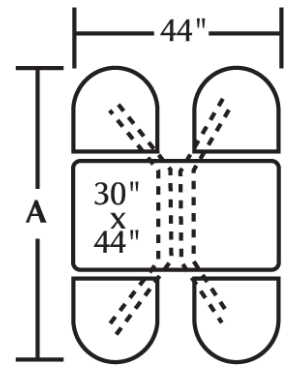

Cebra Cluster w/ Bullnose Dur-A-Edge® Table Top & Encore Chairhead /

4 Seat Wall Unit	CEWLO04DEEN	47"w x 66.25"d x 36"h	193 lbs.
4 Seat Island Unit	CEIS004DEEN	44"w x 66.25"d x 36"h	184 lbs.
4 Seat Island ADA	CEIS004DEENADA	80"w x 66.25"d x 36"h	248 lbs.
6 Seat Wall Unit	CEWLO06DEEN	76"w x 66.25"d x 36"h	311 lbs.
6 Seat Island Unit	CEIS006DEEN	72"w x 66.25"d x 36"h	291 lbs.
8 Seat Wall Unit	CEWLO08DEEN	102"w x 66.25"d x 36"h	395 lbs.
8 Seat Island Unit	CEIS008DEEN	96"w x 66.25"d x 36"h	395 lbs.

Additional table edge profiles and chairhead styles available

2 Seat Wall

4 Seat Wall

4 Seat Island

6 Seat Wall

6 Seat Island

8 Seat Wall

8 Seat Island

ADA Wall Unit

All units include 30" wide table top

Overall depth all units is 66.25"