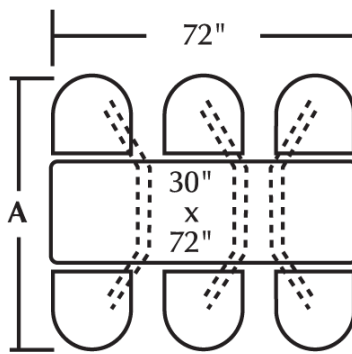

Seats, Table & Frame Included / 7 Year Frame, Table Edge and Chairhead Warranty / Chair Swivels Included

8 seat island unit

4 seat wall unit

6 seat island unit

4 seat ADA unit

Product Highlights:

- Steel chairhead with spring swivel & molded polyurethane seat
- Durable molded polyurethane edge with laminate table top
- Select table top laminate, Dur-A-Edge® & seat color
- 1.5" Radius corners – all four corners
- Personal Space 18.00"
- Personal space is the distance from the table edge to the back of the chairhead.
- Onyx Black powdercoat finish on frame
- Frame requires fastening – hardware included
- Assembly required

Cebra Cluster w/ Bullnose Dur-A-Edge® Table Top & Encore Chairhead /

4 Seat Wall Unit	CEWLO04DEEN	47"w x 66.25"d x 36"h	193 lbs.
4 Seat Island Unit	CEIS004DEEN	44"w x 66.25"d x 36"h	184 lbs.
4 Seat Island ADA	CEIS004DEENADA	80"w x 66.25"d x 36"h	248 lbs.
6 Seat Wall Unit	CEWLO06DEEN	76"w x 66.25"d x 36"h	311 lbs.
6 Seat Island Unit	CEIS006DEEN	72"w x 66.25"d x 36"h	291 lbs.
8 Seat Wall Unit	CEWLO08DEEN	102"w x 66.25"d x 36"h	395 lbs.
8 Seat Island Unit	CEIS008DEEN	96"w x 66.25"d x 36"h	395 lbs.

Additional table edge profiles and chairhead styles available

2 Seat Wall

4 Seat Wall

4 Seat Island

6 Seat Wall

6 Seat Island

8 Seat Wall

8 Seat Island

ADA Wall Unit

All units include 30" wide table top

Overall depth all units is 66.25"