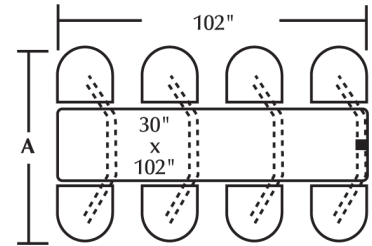

Seats, Table & Frame Included / 7 Year Frame, Table Edge and Chairhead Warranty / Chair Swivels Included

8 seat island unit

4 seat wall unit

6 seat island unit

4 seat ADA unit

Product Highlights:

- Steel chairhead with spring swivel & molded polyurethane seat
- Durable molded polyurethane edge with laminate table top
- Select table top laminate, Dur-A-Edge® & seat color
- 1.5" Radius corners – all four corners
- Personal Space 18.00"
- Personal space is the distance from the table edge to the back of the chairhead.
- Onyx Black powdercoat finish on frame
- Frame requires fastening – hardware included
- Assembly required

Cebra Cluster w/ Bullnose Dur-A-Edge® Table Top & Encore Chairhead /

4 Seat Wall Unit	CEWLO04DEEN	47"w x 66.25"d x 36"h	193 lbs.
4 Seat Island Unit	CEIS004DEEN	44"w x 66.25"d x 36"h	184 lbs.
4 Seat Island ADA	CEIS004DEENADA	80"w x 66.25"d x 36"h	248 lbs.
6 Seat Wall Unit	CEWLO06DEEN	76"w x 66.25"d x 36"h	311 lbs.
6 Seat Island Unit	CEIS006DEEN	72"w x 66.25"d x 36"h	291 lbs.
8 Seat Wall Unit	CEWLO08DEEN	102"w x 66.25"d x 36"h	395 lbs.
8 Seat Island Unit	CEIS008DEEN	96"w x 66.25"d x 36"h	395 lbs.

Additional table edge profiles and chairhead styles available

2 Seat Wall

4 Seat Wall

4 Seat Island

6 Seat Wall

6 Seat Island

8 Seat Wall

8 Seat Island

ADA Wall Unit

All units include 30" wide table top

Overall depth all units is 66.25"