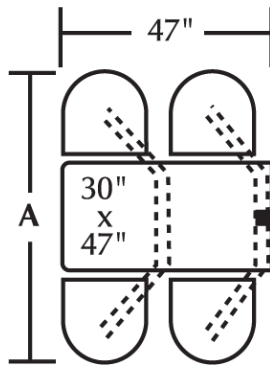

Seats, Table & Frame Included / 7 Year Frame, Table Edge and Chairhead Warranty / Chair Swivels Included

8 seat island unit

4 seat wall unit

6 seat island unit

4 seat ADA unit

Product Highlights:

- Steel chairhead with spring swivel & molded polyurethane seat
- Durable molded polyurethane edge with laminate table top
- Select table top laminate, Dur-A-Edge® & seat color
- 1.5" Radius corners – all four corners
- Personal Space 18.00"
- Personal space is the distance from the table edge to the back of the chairhead.
- Onyx Black powdercoat finish on frame
- Frame requires fastening – hardware included
- Assembly required

Cebra Cluster w/ Bullnose Dur-A-Edge® Table Top & Encore Chairhead /

4 Seat Wall Unit	CEWLO04DEEN	47"w x 66.25"d x 36"h	193 lbs.
4 Seat Island Unit	CEIS004DEEN	44"w x 66.25"d x 36"h	184 lbs.
4 Seat Island ADA	CEIS004DEENADA	80"w x 66.25"d x 36"h	248 lbs.
6 Seat Wall Unit	CEWLO06DEEN	76"w x 66.25"d x 36"h	311 lbs.
6 Seat Island Unit	CEIS006DEEN	72"w x 66.25"d x 36"h	291 lbs.
8 Seat Wall Unit	CEWLO08DEEN	102"w x 66.25"d x 36"h	395 lbs.
8 Seat Island Unit	CEIS008DEEN	96"w x 66.25"d x 36"h	395 lbs.

Additional table edge profiles and chairhead styles available

2 Seat Wall

4 Seat Wall

4 Seat Island

6 Seat Wall

6 Seat Island

8 Seat Wall

8 Seat Island

ADA Wall Unit

All units include 30" wide table top

Overall depth all units is 66.25"