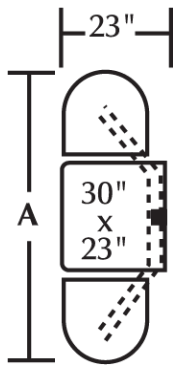

2 Seat Wall

8 Seat Wall

All units include 30" wide table top

Overall depth all units is 66.25"