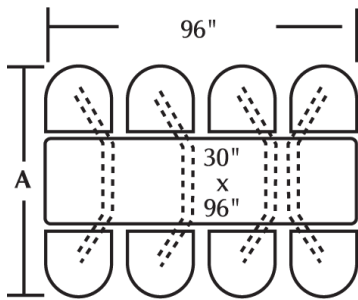

Seats, Table & Frame Included / 7 Year Frame, Table Edge and Chairhead Warranty / Chair Swivels Included

8 seat island unit

4 seat wall unit

6 seat island unit

4 seat ADA unit

Product Highlights:

- Steel chairhead with spring swivel & molded polyurethane seat
- Durable molded polyurethane edge with laminate table top
- Select table top laminate, Dur-A-Edge® & seat color
- 1.5" Radius corners – all four corners
- Personal Space 18.00"
- Personal space is the distance from the table edge to the back of the chairhead.
- Onyx Black powdercoat finish on frame
- Frame requires fastening – hardware included
- Assembly required

Cebra Cluster w/ Bullnose Dur-A-Edge® Table Top & Encore Chairhead /

4 Seat Wall Unit	CEWLO04DEEN	47"w x 66.25"d x 36"h	193 lbs.
4 Seat Island Unit	CEIS004DEEN	44"w x 66.25"d x 36"h	184 lbs.
4 Seat Island ADA	CEIS004DEENADA	80"w x 66.25"d x 36"h	248 lbs.
6 Seat Wall Unit	CEWLO06DEEN	76"w x 66.25"d x 36"h	311 lbs.
6 Seat Island Unit	CEIS006DEEN	72"w x 66.25"d x 36"h	291 lbs.
8 Seat Wall Unit	CEWLO08DEEN	102"w x 66.25"d x 36"h	395 lbs.
8 Seat Island Unit	CEIS008DEEN	96"w x 66.25"d x 36"h	395 lbs.

Additional table edge profiles and chairhead styles available

2 Seat Wall

4 Seat Wall

4 Seat Island

6 Seat Wall

6 Seat Island

8 Seat Wall

8 Seat Island

ADA Wall Unit

All units include 30" wide table top

Overall depth all units is 66.25"