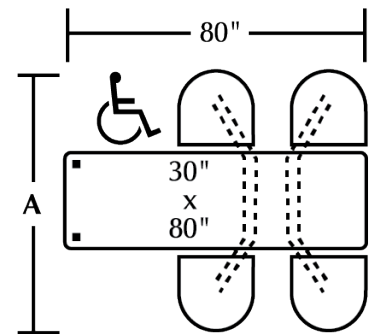

Seats, Table & Frame Included / 7 Year Frame, Table Edge and Chairhead Warranty / Chair Swivels Included

8 seat island unit

4 seat wall unit

6 seat island unit

4 seat ADA unit

Product Highlights:

- Steel chairhead with spring swivel & molded polyurethane seat
- Durable molded polyurethane edge with laminate table top
- Select table top laminate, Dur-A-Edge® & seat color
- 1.5" Radius corners – all four corners
- Personal Space 18.00"
- Personal space is the distance from the table edge to the back of the chairhead.
- Onyx Black powdercoat finish on frame
- Frame requires fastening – hardware included
- Assembly required

Cebra Cluster w/ Bullnose Dur-A-Edge® Table Top & Encore Chairhead /

4 Seat Wall Unit	CEWLO04DEEN	47"w x 66.25"d x 36"h	193 lbs.
4 Seat Island Unit	CEIS004DEEN	44"w x 66.25"d x 36"h	184 lbs.
4 Seat Island ADA	CEIS004DEENADA	80"w x 66.25"d x 36"h	248 lbs.
6 Seat Wall Unit	CEWLO06DEEN	76"w x 66.25"d x 36"h	311 lbs.
6 Seat Island Unit	CEIS006DEEN	72"w x 66.25"d x 36"h	291 lbs.
8 Seat Wall Unit	CEWLO08DEEN	102"w x 66.25"d x 36"h	395 lbs.
8 Seat Island Unit	CEIS008DEEN	96"w x 66.25"d x 36"h	395 lbs.

Additional table edge profiles and chairhead styles available

2 Seat Wall

4 Seat Wall

4 Seat Island

6 Seat Wall

6 Seat Island

8 Seat Wall

8 Seat Island

ADA Wall Unit

All units include 30" wide table top

Overall depth all units is 66.25"