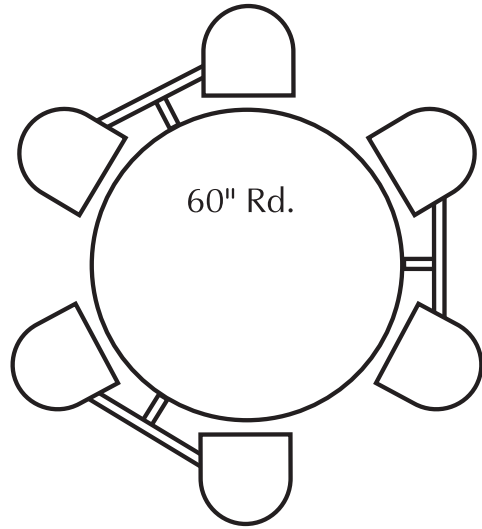

8 seat rectangular unit

4 seat square unit

2 seat ADA unit

4 seat round unit

Product Highlights:

- Steel chairhead with spring swivel & molded polyurethane seat
- Durable molded polyurethane Dur-A-Edge® table top
- Select table top laminate, Dur-A-Edge® & seat color
- 1.5" Radius corners – all four corners
- Personal space is 13.75", with 6" spacer it is 16.75"
- Personal space is the distance from the table edge to the back of the chairhead.
- Onyx Black powdercoat finish on frame
- Island frame doesn't need to attached to wall
- Frame requires fastening – hardware included
- Assembly required

Additional table edge profiles and chairhead styles available

2 Seat Wall Unit

4 Seat Rectangular Unit

4 Seat Square Unit

4 Seat Round Unit

6 Seat Round Unit

2 Seat ADA Unit

8 Seat Rectangular Unit