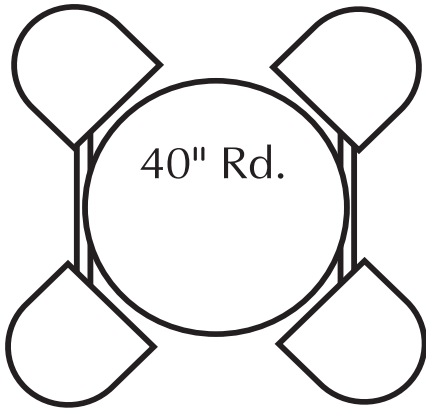

8 seat rectangular unit

4 seat square unit

2 seat ADA unit

4 seat round unit

Product Highlights:

- Steel chairhead with spring swivel & molded polyurethane seat
- Durable molded polyurethane Dur-A-Edge® table top
- Select table top laminate, Dur-A-Edge® & seat color
- 1.5" Radius corners – all four corners
- Personal space is 13.75", with 6" spacer it is 16.75"
- Personal space is the distance from the table edge to the back of the chairhead.
- Onyx Black powdercoat finish on frame
- Island frame doesn't need to attached to wall
- Frame requires fastening – hardware included
- Assembly required

Additional table edge profiles and chairhead styles available

2 Seat Wall Unit

4 Seat Rectangular Unit

4 Seat Square Unit

4 Seat Round Unit

6 Seat Round Unit

2 Seat ADA Unit

8 Seat Rectangular Unit