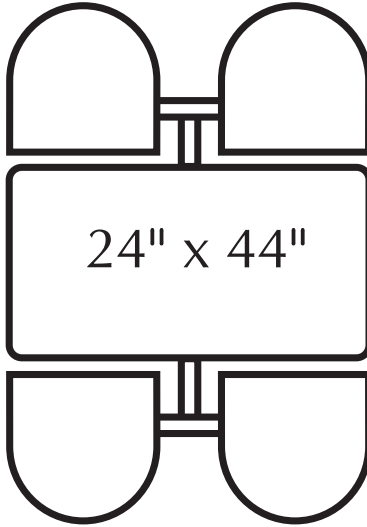

8 seat rectangular unit

4 seat square unit

2 seat ADA unit

4 seat round unit

Product Highlights:

- Steel chairhead with spring swivel & molded polyurethane seat
- Durable molded polyurethane Dur-A-Edge® table top
- Select table top laminate, Dur-A-Edge® & seat color
- 1.5" Radius corners – all four corners
- Personal space is 13.75", with 6" spacer it is 16.75"
- Personal space is the distance from the table edge to the back of the chairhead.
- Onyx Black powdercoat finish on frame
- Island frame doesn't need to attached to wall
- Frame requires fastening – hardware included
- Assembly required

Jupiter Cluster w/ Bullnose Dur-A-Edge® Table Top & Encore Chairhead /

| | | | |
|--------------------|----------------|-----------------|----------|
| 2 Seat ADA Unit | JUWL002DEENADA | 44.5"w x 44"d | 148 lbs. |
| 2 Seat Wall | JURE002DEEN | 23"w x 53"d | 100 lbs. |
| 4 Seat Round | JURD004DEEN | 60"w x 70.75"d | 197 lbs. |
| 4 Seat Rectangular | JURE004DEEN | 44"w x 53"d | 171 lbs. |
| 4 Seat Square | JUSQ004DEEN | 60"w x 70.75"d | 180 lbs. |
| 6 Seat Round | JURD006DEEN | 92.5"w x 92.5"d | 316 lbs. |
| 8 Seat Round | JURE008DEEN | 96"w x 53"d | 352 lbs. |

Additional table edge profiles and chairhead styles available

2 Seat Wall Unit

4 Seat Rectangular Unit

4 Seat Square Unit

4 Seat Round Unit

6 Seat Round Unit

2 Seat ADA Unit

8 Seat Rectangular Unit