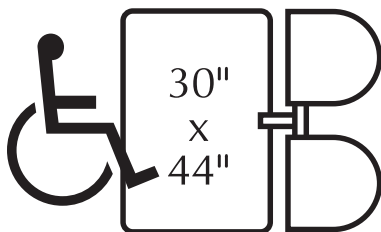

8 seat rectangular unit

4 seat square unit

2 seat ADA unit

4 seat round unit

Product Highlights:

- Steel chairhead with spring swivel & molded polyurethane seat
- Durable molded polyurethane Dur-A-Edge® table top
- Select table top laminate, Dur-A-Edge® & seat color
- 1.5" Radius corners – all four corners
- Personal space is 13.75", with 6" spacer it is 16.75"
- Personal space is the distance from the table edge to the back of the chairhead.
- Onyx Black powdercoat finish on frame
- Island frame doesn't need to attached to wall
- Frame requires fastening – hardware included
- Assembly required

Additional table edge profiles and chairhead styles available

2 Seat Wall Unit

4 Seat Rectangular Unit

4 Seat Square Unit

4 Seat Round Unit

6 Seat Round Unit

2 Seat ADA Unit

8 Seat Rectangular Unit