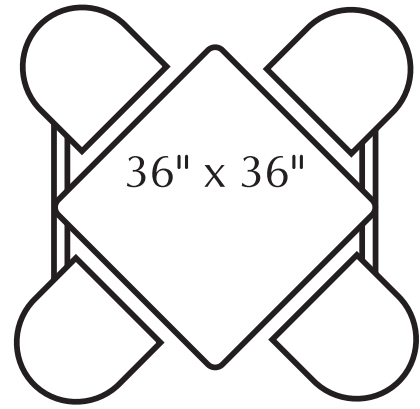

8 seat rectangular unit

4 seat square unit

2 seat ADA unit

4 seat round unit

Product Highlights:

- Steel chairhead with spring swivel & molded polyurethane seat
- Durable molded polyurethane Dur-A-Edge® table top
- Select table top laminate, Dur-A-Edge® & seat color
- 1.5" Radius corners – all four corners
- Personal space is 13.75", with 6" spacer it is 16.75"
- Personal space is the distance from the table edge to the back of the chairhead.
- Onyx Black powdercoat finish on frame
- Island frame doesn't need to attached to wall
- Frame requires fastening – hardware included
- Assembly required

Additional table edge profiles and chairhead styles available

2 Seat Wall Unit

4 Seat Rectangular Unit

4 Seat Square Unit

4 Seat Round Unit

6 Seat Round Unit

2 Seat ADA Unit

8 Seat Rectangular Unit