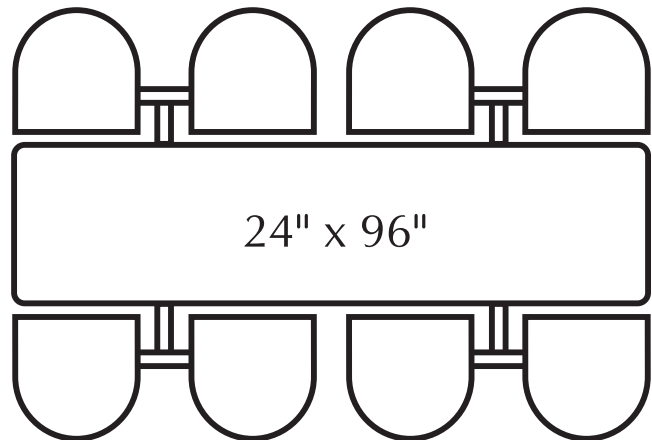

8 seat rectangular unit

4 seat square unit

2 seat ADA unit

4 seat round unit

Product Highlights:

- Steel chairhead with spring swivel & molded polyurethane seat
- Durable molded polyurethane Dur-A-Edge® table top
- Select table top laminate, Dur-A-Edge® & seat color
- 1.5" Radius corners – all four corners
- Personal space is 13.75", with 6" spacer it is 16.75"
- Personal space is the distance from the table edge to the back of the chairhead.
- Onyx Black powdercoat finish on frame
- Island frame doesn't need to attached to wall
- Frame requires fastening – hardware included
- Assembly required

Jupiter Cluster w/ Bullnose Dur-A-Edge® Table Top & Encore Chairhead /

| | | | |
|--------------------|----------------|-----------------|----------|
| 2 Seat ADA Unit | JUWL002DEENADA | 44.5"w x 44"d | 148 lbs. |
| 2 Seat Wall | JURE002DEEN | 23"w x 53"d | 100 lbs. |
| 4 Seat Round | JURD004DEEN | 60"w x 70.75"d | 197 lbs. |
| 4 Seat Rectangular | JURE004DEEN | 44"w x 53"d | 171 lbs. |
| 4 Seat Square | JUSQ004DEEN | 60"w x 70.75"d | 180 lbs. |
| 6 Seat Round | JURD006DEEN | 92.5"w x 92.5"d | 316 lbs. |
| 8 Seat Round | JURE008DEEN | 96"w x 53"d | 352 lbs. |

Additional table edge profiles and chairhead styles available

2 Seat Wall Unit

4 Seat Rectangular Unit

4 Seat Square Unit

4 Seat Round Unit

6 Seat Round Unit

2 Seat ADA Unit

8 Seat Rectangular Unit