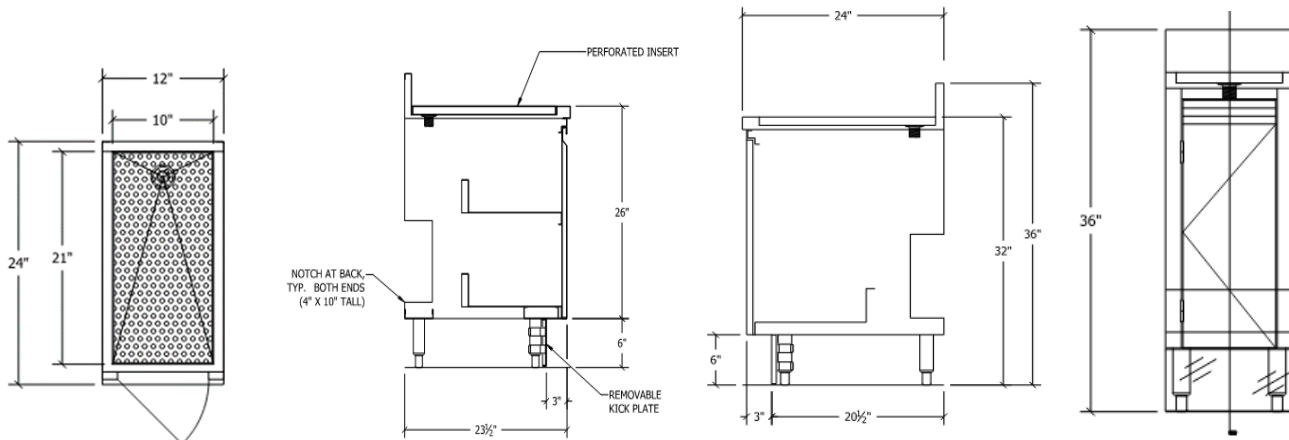

ITEM #: _____ QUANTITY: _____
 MODEL #: _____
 PROJECT NAME: _____

EUROBAR DRAINBOARD

MODEL NUMBERS

DIMENSIONS (L X W X H)

EBDB12 EuroBar 12" Drainboard	12" x 24" x 36"
EBDB15 EuroBar 15" Drainboard	15" x 24" x 36"
EBDB18 EuroBar 18" Drainboard	18" x 24" x 36"
EBDB24 EuroBar 24" Drainboard	24" x 24" x 36"

FEATURES

- Full cabinet body with mid-shelf for storage and glass rack storage included with 24" Unit
- Removable perforated insert for easy cleaning
- Side panels are notched for easy utility routing
- Quality construction: 304 Stainless steel with 14ga Top/18ga Cabinet body and 6" stainless steel legs
- Made in the USA; NSF Approved

ACCESSORIES (OPTIONAL)

- Main Workstation
- Under bar Liquor Display
- Blender Station with Dump Sink
- POS Station
- Trash Bin Cabinet
- Soda Gun Filler Section
- Spice Caddy
- Hand Sink

DIMENSIONAL INFORMATION