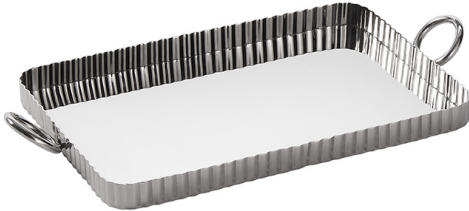

Fluted Serving Trays

# STSF15

SERVING TRAY, SS, FLUTED, RECTANGULAR, 14-7/8" L  
14-7/8" L (18-3/4" L W/ HANDLES) X 10" W X 1" H (1-7/8" H W/ HANDLES)

Bring timeless elegance to the table with our fluted stainless steel trays. Featuring a striking fluted texture and durable craftsmanship, these versatile pieces are designed to shine at any occasion, from casual gatherings to upscale events.

Make a statement with our Stainless Steel Fluted Tray, crafted to combine function with finesse. With a usable space of 14-7/8" L x 10" W x 1"H, its textured fluted design exudes elegance, while the minimalist ring handles ensure easy transport. The sturdy stainless steel construction guarantees durability, making it perfect for showcasing hors d'oeuvres, carrying cocktails, or elevating your décor. Pair it with our matching fluted barware collection for a cohesive, sophisticated aesthetic. Functional, fashionable, and fabulously fluted—it's the tray your gatherings have been waiting for.

- Stainless Steel
- Silver
- Dishwasher Safe
- Textured Finish, Stylish Serving