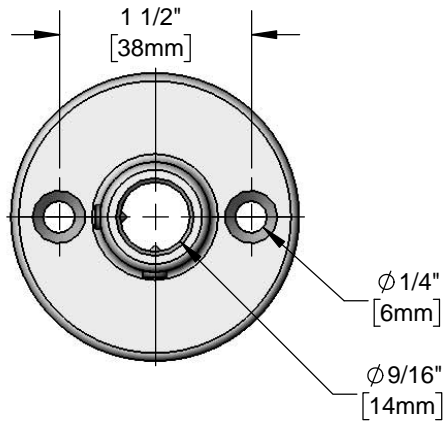

Architect/Engineering Specifications:

Chrome plated meta wall bracket with set screws.

Job Name _____

Model Specified _____ Quantity _____

Variations Specified _____

Date _____

Features & Benefits:

- Chrome plated metal wall bracket
- Set screws included
- Material: Chrome plated metal