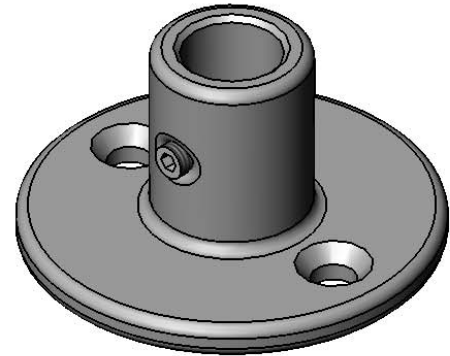

Architect/Engineering Specifications:

Chrome plated meta wall bracket with set screws.

Job Name _____

Model Specified _____ Quantity _____

Variations Specified _____

Date _____

Features & Benefits:

- Chrome plated metal wall bracket
- Set screws included
- Material: Chrome plated metal