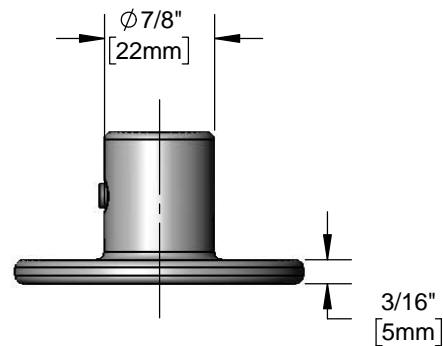

Architect/Engineering Specifications:

Chrome plated meta wall bracket with set screws.

Job Name _____

Model Specified _____ Quantity _____

Variations Specified _____

Date _____

Features & Benefits:

- Chrome plated metal wall bracket
- Set screws included
- Material: Chrome plated metal