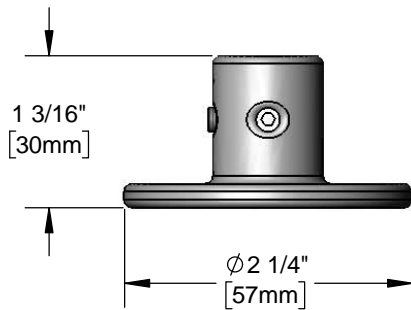

Architect/Engineering Specifications:

Chrome plated meta wall bracket with set screws.

Job Name _____

Model Specified _____ Quantity _____

Variations Specified _____

Date _____

Features & Benefits:

- Chrome plated metal wall bracket
- Set screws included
- Material: Chrome plated metal