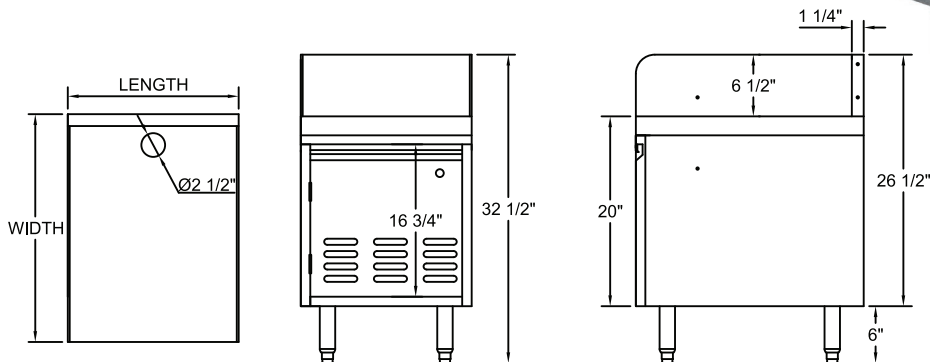

Drainboard with Cabinet Base & Locking Door

Details

- 18 Gauge 304 Stainless Steel
- Cabinet Base
- Locking Hinged Door
- Overall Height: 32-1/2"
- Removable Perforated Drainboard Insert
- 3" Backsplash
- Stainless Steel Legs
- Stainless Steel Bullet Feet

Details can be found on page 25.

Model	Overall Length	Overall Width
NDBC-2424	24"	24"

Underbar POS Cabinet

Details

- 18 Gauge 304 Stainless Steel
- Flat Top with Cord Access
- Locking Louvered Door
- Stainless Steel Side Splashes
- 26" Working Height
- Overall Height: 32-1/2"
- Stainless Steel Legs
- Stainless Steel Bullet Feet

Model	Overall Length	Overall Width
NPS-1824	18"	24"

UNDERBAR - DRAINBOARDS/ WORKBOARDS