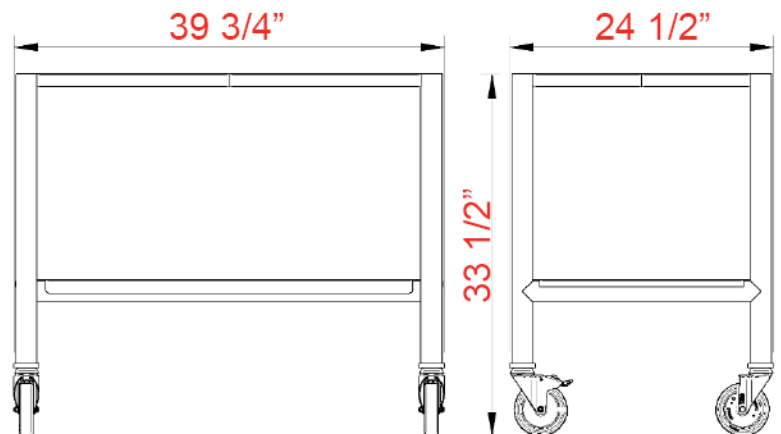

ROTISSERIE ACCESSORIES

Model : **CART AC1 / MODEL 6**

Manufacturer :

MODEL 6 TROLLEY

DESCRIPTION

- Color painted steel frame: Erbium
- Equipped with 4 casters, 2 of which have brakes

OPTIONS

- Folding polyethylene work table

TECHNICAL CHARACTERISTICS

Model	AC1 / MODEL 6
Length	39 3/4"
Height	33 1/2"
Depth	24 1/2"
Weight	35.5 Lbs