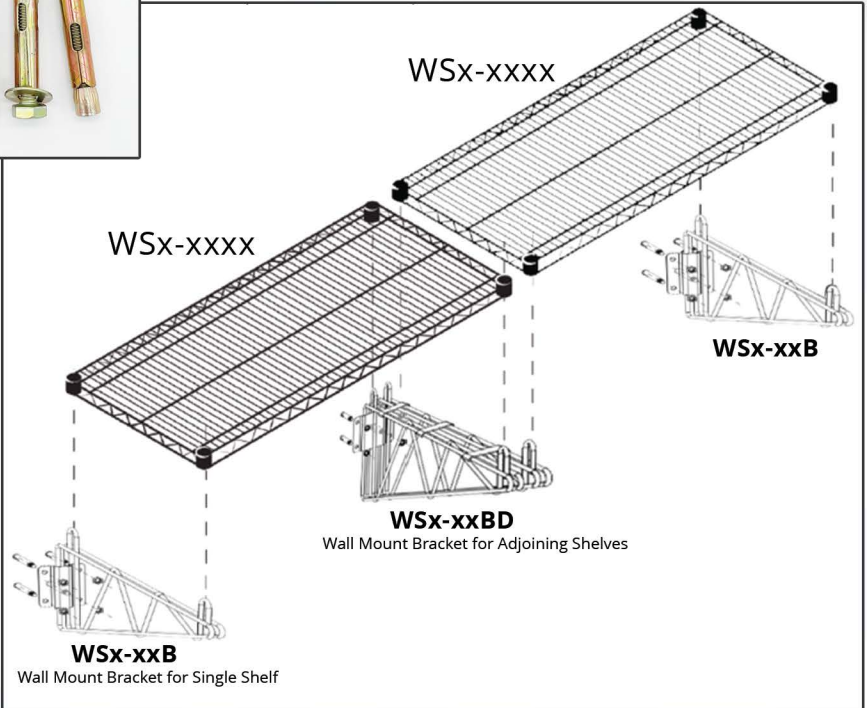

GSW[®]

www.GSW-USA.com

NEW ARRIVALS

WALL MOUNT BRACKETS FOR WIRE SHELVING

- Available in chrome or green epoxy.
- Single or doubled brackets available.
- Sturdy, heavy-duty, and space-efficient, making it a versatile option for any business.

EASILY CREATE THE PERFECT STORAGE SPACE WITH WALL MOUNTING BRACKETS

HARDWARE INCLUDED FOR EASY INSTALLATION

Green Epoxy	Chrome Plated	Size (in)	Pcs /Pk
WSE-14B	WSC-14B	16 x 7	2
WSE-18B	WSC-18B	20 x 7	2
WSE-24B	WSC-24B	26 x 9	2
WSE-14BD	WSC-14BD	16 x 7	4
WSE-18BD	WSC-18BD	20 x 7	2
WSE-24BD	WSC-24BD	26 x 9	2