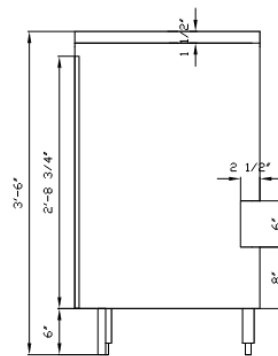

ITEM #: _____ QUANTITY: _____
MODEL #: _____
PROJECT NAME: _____

EUROBAR DRAINBOARD (ALTO)

MODEL NUMBERS

EBDB24ALT | EuroBar 24" (ALTO)

DIMENSIONS (L X W X H)

24" x 24" x 42"

FEATURES

- Full cabinet body with glass rack storage below
- Removable perforated insert for easy cleaning
- Quality construction: 304 Stainless steel with 14ga Top/18ga Cabinet body and 6" stainless steel legs
- NSF Approved, Made in the USA

ACCESSORIES (OPTIONAL)

- Main Workstation
- Under bar Liquor Display
- Blender Station with Dump Sink
- POS Station
- Trash Bin Cabinet
- Soda Gun Filler Section
- Spice Caddy
- Hand Sink

DIMENSIONAL INFORMATION

BUILD YOUR EUROBAR

Customize your EuroBar with a variety of modules and accessories at eurobarstation.com/resources

EUROBAR DRAINBOARD SPECIFICATION SHEET