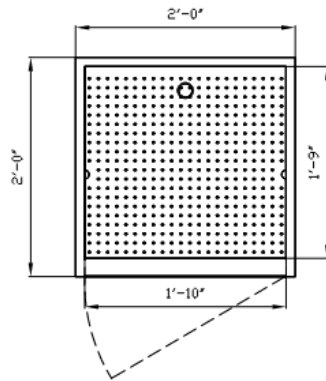

ITEM #: _____ QUANTITY: _____
MODEL #: _____
PROJECT NAME: _____

EUROBAR DRAINBOARD (ALTO)

MODEL NUMBERS

EBDB24ALT | EuroBar 24" (ALTO)

DIMENSIONS (L X W X H)

24" x 24" x 42"

FEATURES

- Full cabinet body with glass rack storage below
- Removable perforated insert for easy cleaning
- Quality construction: 304 Stainless steel with 14ga Top/18ga Cabinet body and 6" stainless steel legs
- NSF Approved, Made in the USA

ACCESSORIES (OPTIONAL)

- Main Workstation
- Under bar Liquor Display
- Blender Station with Dump Sink
- POS Station
- Trash Bin Cabinet
- Soda Gun Filler Section
- Spice Caddy
- Hand Sink

DIMENSIONAL INFORMATION

BUILD YOUR EUROBAR

Customize your EuroBar with a variety of modules and accessories at eurobarstation.com/resources

EUROBAR DRAINBOARD SPECIFICATION SHEET