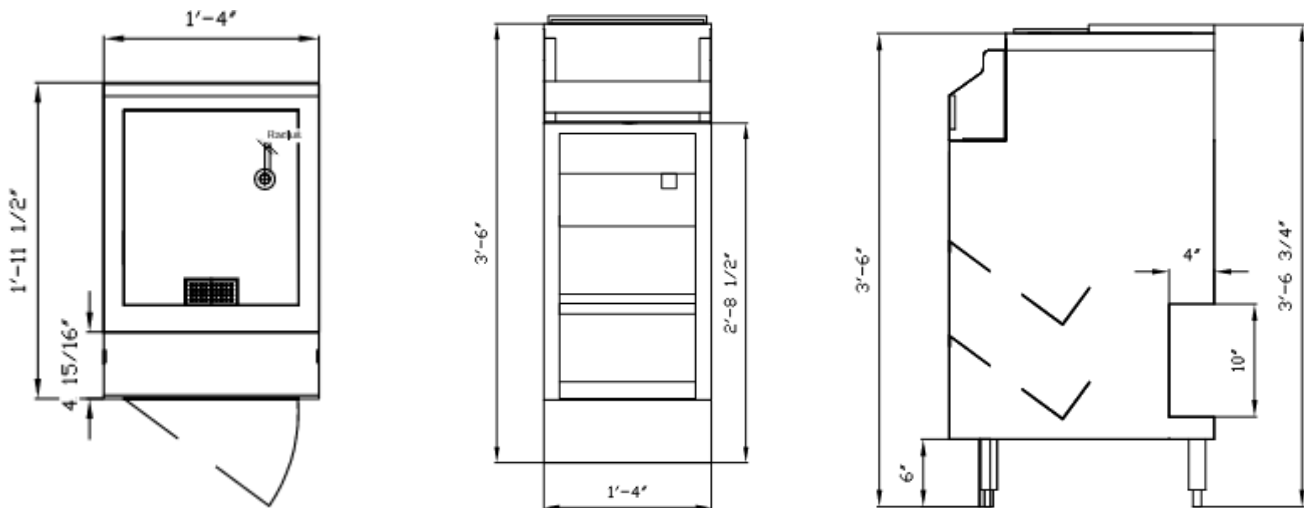

ITEM #: _____ QUANTITY: _____
 MODEL #: _____
 PROJECT NAME: _____

EUROBAR ICE BIN (ALTO)

MODEL NUMBERS

EBIB16ALTO | EuroBar 12" Ice-Bin (ALTO)

DIMENSIONS (L X W X H)

16" x 24" x 42"

FEATURES

- Full cabinet body with door and partial floor pan for storage
- Insulated ice bin with scoop holder
- Double Speed rail
- Side panels are notched and floor is open at the back for easy utility routing
- Quality construction: 304 Stainless steel with 14ga Top/18ga Cabinet body and 6" stainless steel legs
- Made in the USA; NSF Approved

ACCESSORIES (OPTIONAL)

- Main Workstation
- Under bar Liquor Display
- Blender Station with Dump Sink
- POS Station
- Trash Bin Cabinet
- Soda Gun Filler Section
- Spice Caddy
- Hand Sink

DIMENSIONAL INFORMATION

EUROBAR ICE BIN SPECIFICATION SHEET