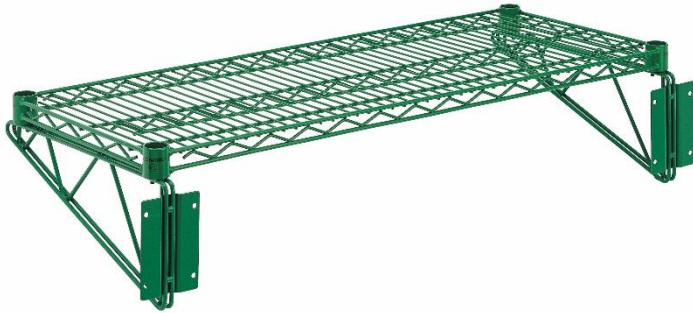

PROJECT NAME: _____

LOCATION: _____

ITEM#: _____ QTY: _____

MODEL: _____

Green Epoxy Wall Mount Wire Shelving

Features:

- Durable green epoxy wire construction
- Includes (1) shelf and (2) wall mount brackets
- Epoxy storage is designed for moist environments
- Ideal for maximizing storage space for ingredients, utensils, and other supplies
- Replacement parts sold separately (shelves, wall mounts)
- Mounting hardware included

Item #	VPN	(W)	(D)	Weight Capacity
33157	30V-A10	24"	14"	360 lb.
64698	30V-A22	24"	18"	360 lb.
13146	30V-A34	24"	24"	360 lb.
44237	30V-A13	36"	14"	360 lb.
70515	30V-A25	36"	18"	360 lb.
24224	30V-A37	36"	24"	360 lb.
49755	30V-A16	48"	14"	360 lb.
84809	30V-A28	48"	18"	360 lb.
44227	30V-A40	48"	24"	360 lb.
53154	30V-A19	60"	14"	360 lb.
26022	30V-A31	60"	18"	360 lb.
48695	30V-A43	60"	24"	360 lb.