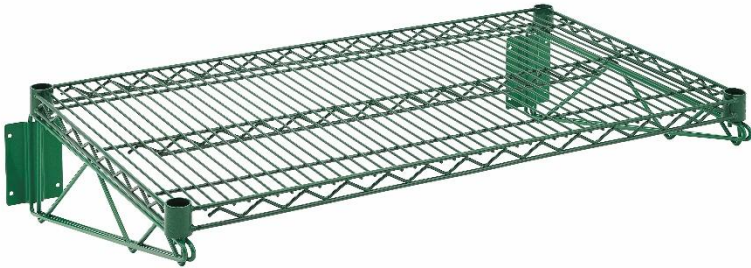

PROJECT NAME: _____

LOCATION: _____

ITEM#: _____ QTY: _____

MODEL: _____

Green Epoxy Wall Mount Wire Shelving

Features:

- Durable green epoxy wire construction
- Includes (1) shelf and (2) wall mount brackets
- Epoxy storage is designed for moist environments
- Ideal for maximizing storage space for ingredients, utensils, and other supplies
- Replacement parts sold separately (shelves, wall mounts)
- Mounting hardware included

Item #	VPN	(W)	(D)	Weight Capacity
33157	30V-A10	24"	14"	360 lb.
64698	30V-A22	24"	18"	360 lb.
13146	30V-A34	24"	24"	360 lb.
44237	30V-A13	36"	14"	360 lb.
70515	30V-A25	36"	18"	360 lb.
24224	30V-A37	36"	24"	360 lb.
49755	30V-A16	48"	14"	360 lb.
84809	30V-A28	48"	18"	360 lb.
44227	30V-A40	48"	24"	360 lb.
53154	30V-A19	60"	14"	360 lb.
26022	30V-A31	60"	18"	360 lb.
48695	30V-A43	60"	24"	360 lb.