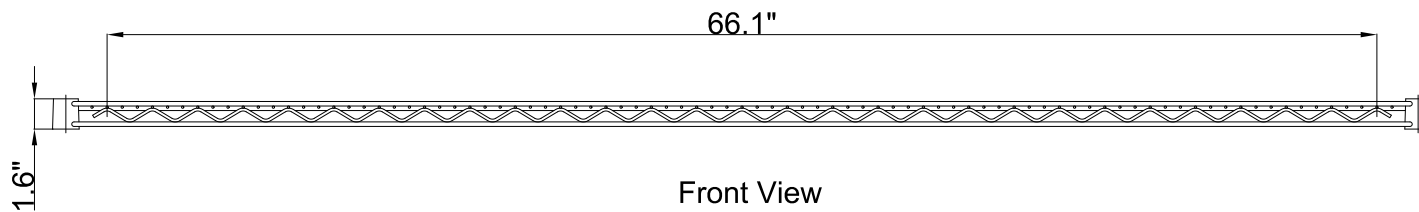

Top View

Front View

**GS2472**

- Wire shelving, 24"×72" 600 lb capacity
- With 4 sleeve clips per shelf, heavy duty
- Epoxy coated, green

Left Side View