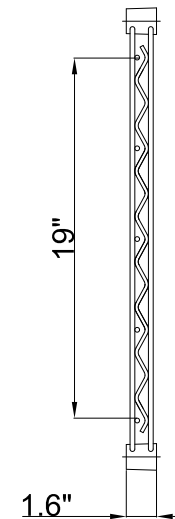

Top View

Front View

**GS2472**

- Wire shelving, 24"×72" 600 lb capacity
- With 4 sleeve clips per shelf, heavy duty
- Epoxy coated, green

Left Side View