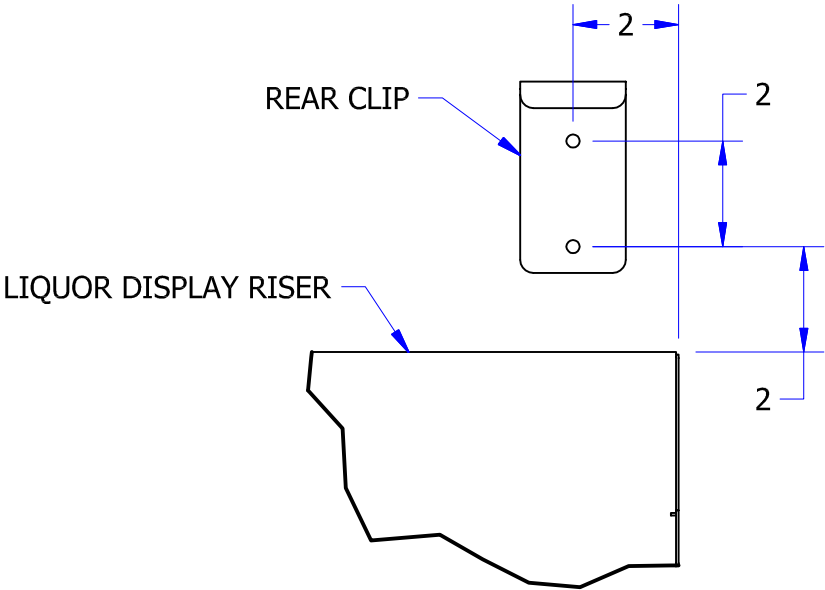

UBLDC - LIQUOR DISPLAY COVER INSTRUCTIONS

REAR CLIP INSTALLATION

LOCK BRKT INSTALLATION