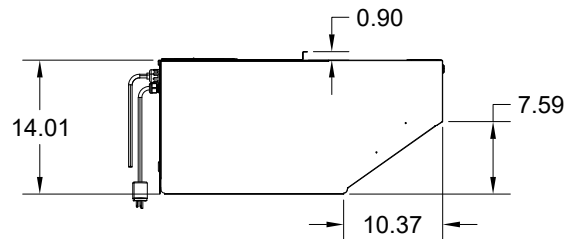

Combi ovens for professional kitchens

HALTON RET-3 Ventless Hood Accessory For Retigo B623i Oven

KNLZ Listing
Complies with UL710B & UL197 where applicable,
CSA 22.2 No.109,
NSF/ANSI 2

RET-3
REV 0
ACF
03.12.26

HALTON HOOD Model RET-3

VOLTAGE	120	AMPS	2.25 (115V) 1.35 (230V)	PHASE	1
MATERIAL	18 GA. 304 STAINLESS STEEL				
PLUG	NEMA 5-15		LOW	HIGH	
WEIGHT	115 LBS.	CFM	258	510	
		POWER	170 Watts		

Halton