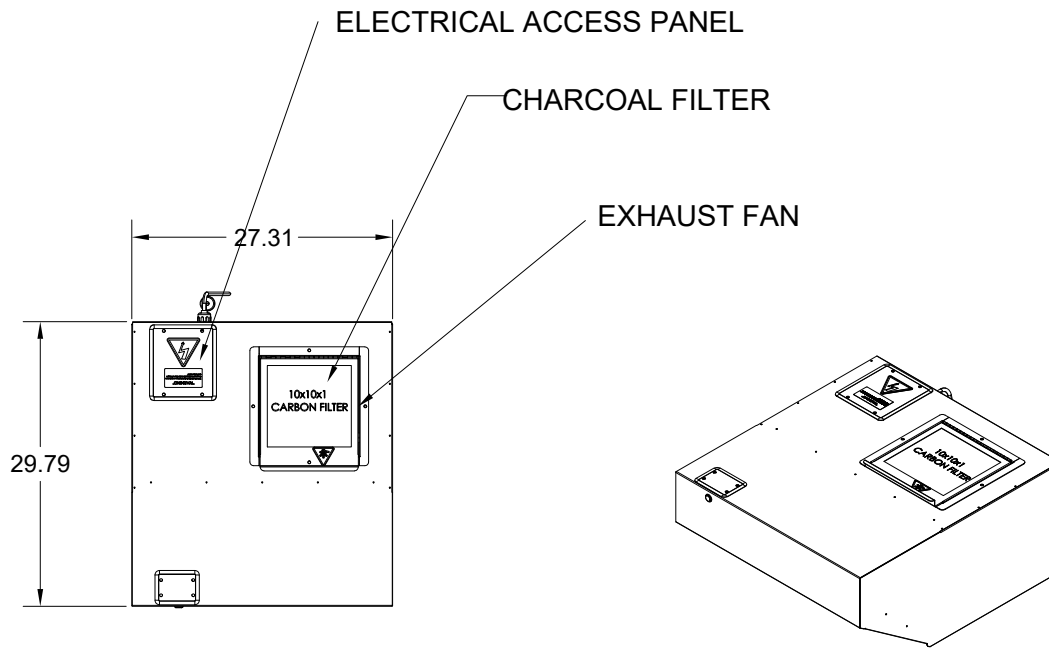

Combi ovens for professional kitchens

HALTON RET-3 Ventless Hood Accessory For Retigo B623i Oven

KNLZ Listing
Complies with UL710B & UL197 where applicable,
CSA 22.2 No.109,
NSF/ANSI 2

RET-3
REV 0
ACF
03.12.26

HALTON HOOD Model RET-3

VOLTAGE	120	AMPS	2.25 (115V) 1.35 (230V)	PHASE	1
MATERIAL	18 GA. 304 STAINLESS STEEL				
PLUG	NEMA 5-15		LOW	HIGH	
WEIGHT	115 LBS.	CFM	258	510	
		POWER	170 Watts		

Halton