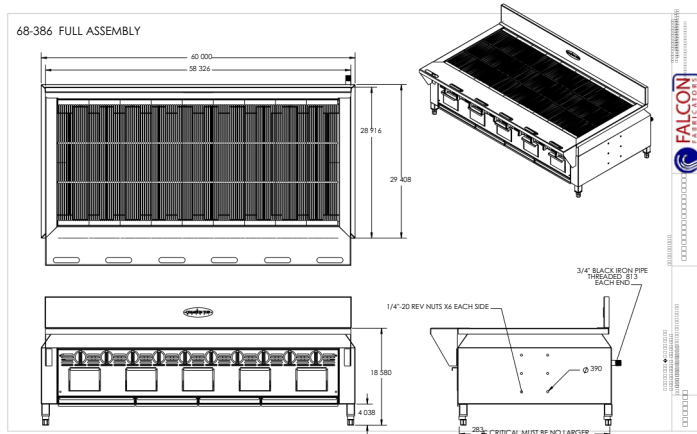

TCC-60 - 60" Tuff Charbroiler