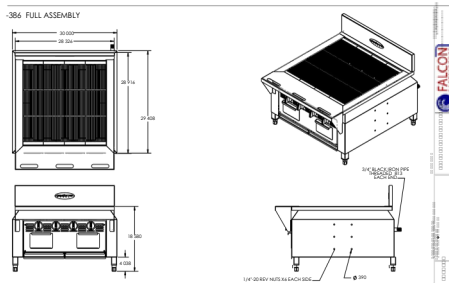

# TUFF CHARBROILER

PROUDLY MADE IN THE USA 

TUFF GRILL SPECS	TCC-30	TCC-36	TCC-48	TCC-60	TCC-72
<b>DIMENSIONS (W X D X H IN.)</b>	30 x 29 x 18	36 x 29 x 18	48 x 29 x 18	60 x 29 x 18	72 x 29 x 18
<b>WEIGHT (LBS)</b>	300	350	400	505	605
<b>CHIP DRAWERS</b>	2	3	4	5	6
<b>INNER WALL CONSTRUCTION</b>	10-Gauge Stainless Steel				
<b>OUTER BODY CONSTRUCTION</b>	14-Gauge Stainless Steel				
<b>BURNER BTU</b>	20,000				
<b>NUMBER OF BURNERS</b>	4	5	7	9	11
<b>GAS FITTING REQUIREMENTS</b>	3/4 Inch				

# STAND ON CASTERS

Stand on Casters - 31 x 31 x 21

Stand on Casters - 37 x 31 x 21

Stand on Casters - 49 x 31 x 21

Stand on Casters - 61 x 31 x 21

Stand on Casters - 73 x 31 x 21

ES 37 - 37" Equipment Stand on Casters

Stainless steel worktables constructed of 304 grade, 16-gauge stainless steel tops, with stainless legs, stainless crossrails, and swivel casters.

Available for all Tu! Charbroiler models.