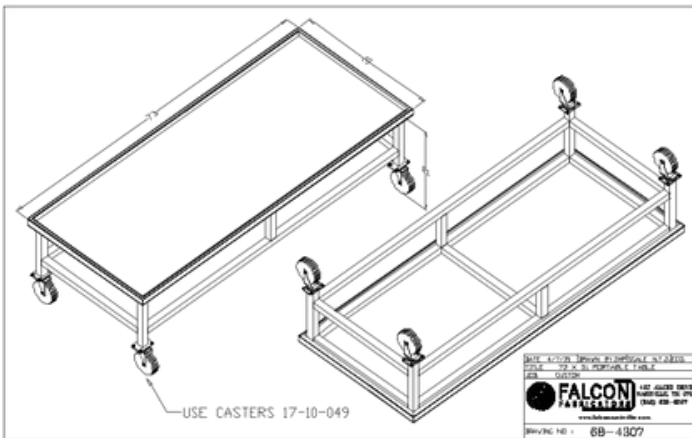

# STAND ON CASTERS

Stand on Casters - 31 x 31 x 21

Stand on Casters - 37 x 31 x 21

Stand on Casters - 49 x 31 x 21

Stand on Casters - 61 x 31 x 21

Stand on Casters - 73 x 31 x 21

ES 37 - 37" Equipment Stand on Casters