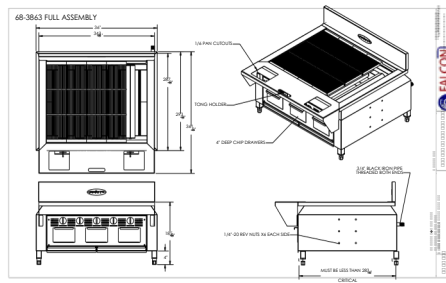

TCC-36 - 36" Tuff Charbroiler