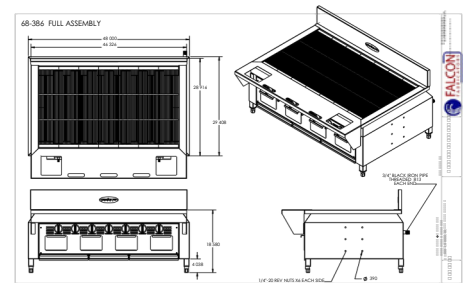

TCC-48 - 48" Tuff Charbroiler