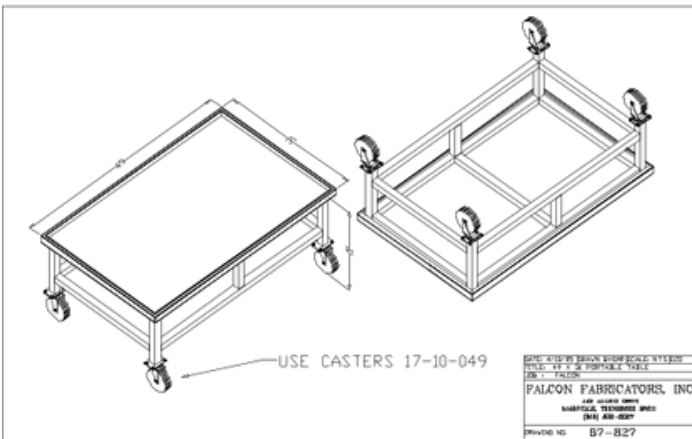

TCC-30 - 30" Tuff Charbroiler

TCC-36 - 36" Tuff Charbroiler

TCC-48 - 48" Tuff Charbroiler

TCC-60 - 60" Tuff Charbroiler

TCC-72 - 72" Tuff Charbroiler

# STAND ON CASTERS

Stand on Casters - 31 x 31 x 21

Stand on Casters - 37 x 31 x 21

Stand on Casters - 49 x 31 x 21

Stand on Casters - 61 x 31 x 21

Stand on Casters - 73 x 31 x 21

ES 37 - 37" Equipment Stand on Casters