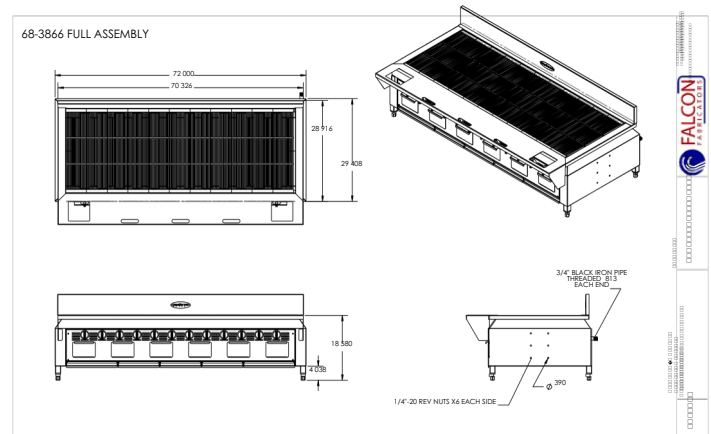

TCC-72 - 72" Tuff Charbroiler