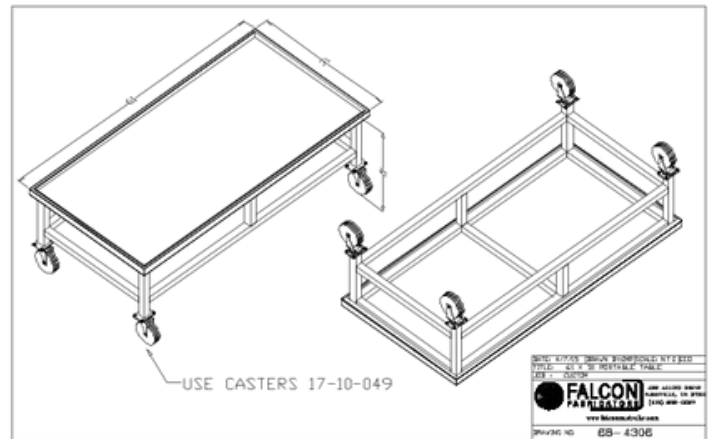

# STAND ON CASTERS

Stand on Casters - 31 x 31 x 21

Stand on Casters - 37 x 31 x 21

Stand on Casters - 49 x 31 x 21

Stand on Casters - 61 x 31 x 21

Stand on Casters - 73 x 31 x 21

ES 37 - 37" Equipment Stand on Casters