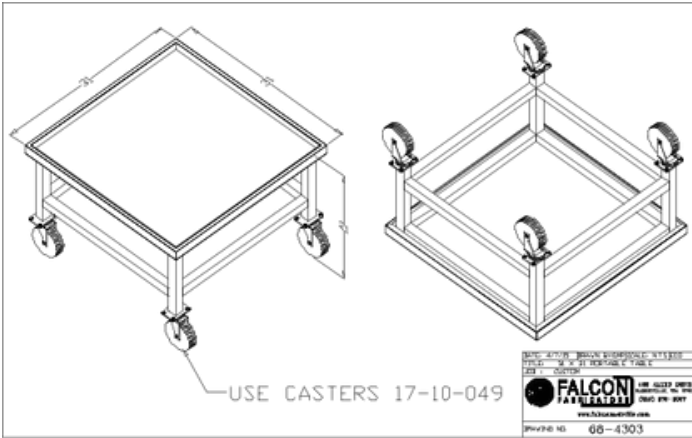

TCC-30 - 30" Tuff Charbroiler

TCC-36 - 36" Tuff Charbroiler

TCC-48 - 48" Tuff Charbroiler

TCC-60 - 60" Tuff Charbroiler

TCC-72 - 72" Tuff Charbroiler

# STAND ON CASTERS

Stand on Casters - 31 x 31 x 21

Stand on Casters - 37 x 31 x 21

Stand on Casters - 49 x 31 x 21

Stand on Casters - 61 x 31 x 21

Stand on Casters - 73 x 31 x 21

ES 37 - 37" Equipment Stand on Casters