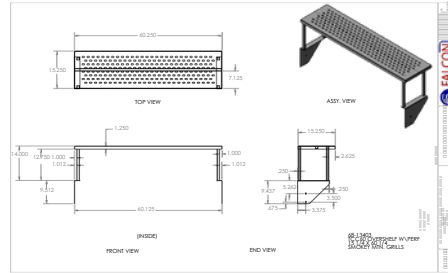

# STAND ON CASTERS

Stand on Casters - 31 x 31 x 21

Stand on Casters - 37 x 31 x 21

Stand on Casters - 49 x 31 x 21

Stand on Casters - 61 x 31 x 21

Stand on Casters - 73 x 31 x 21

ES 37 - 37" Equipment Stand on Casters

# SS OVERSHELF

Overshelf - 15.25 x 30.25

Overshelf - 15.25 x 36.25

Overshelf - 15.25 x 48.25

Overshelf - 15.25 x 60.25

Overshelf - 15.25 x 72.25

Stainless steel overshelves constructed of 304 grade, 16-gauge stainless steel tops, with stainless legs and crossrails.