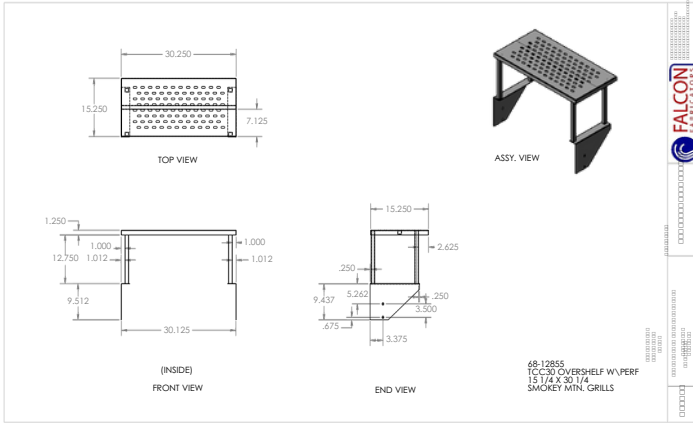

SS OVERSHELF

Overshelf - 15.25 x 30.25