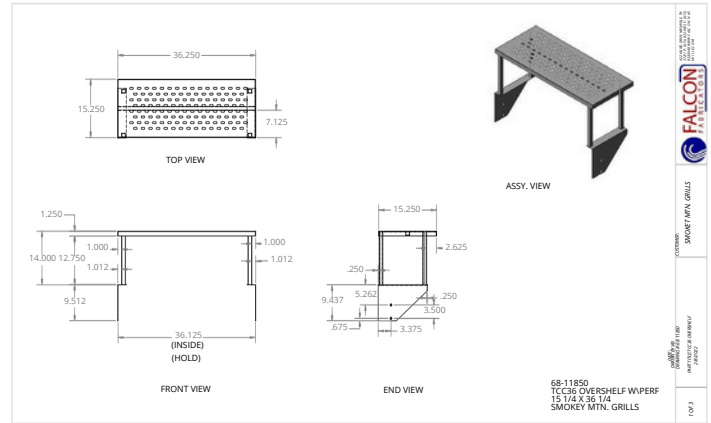

Overshelf - 15.25 x 36.25