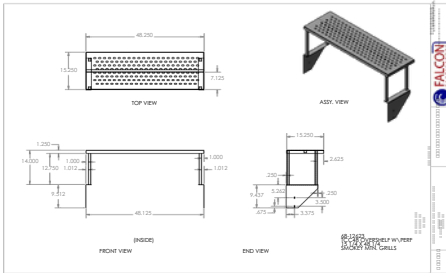

Overshelf - 15.25 x 48.25