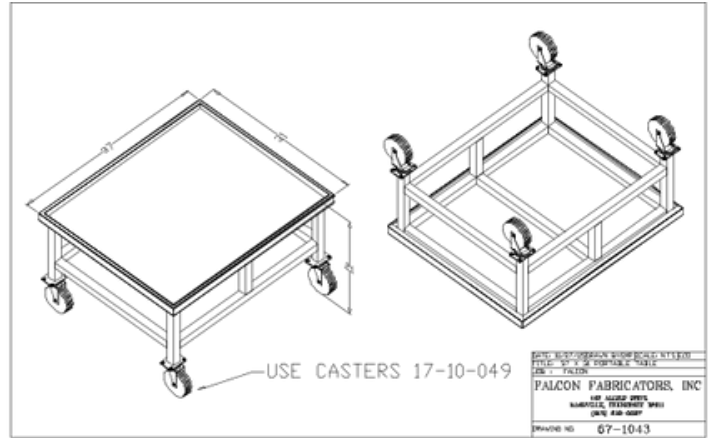

TCC-30 - 30" Tuff Charbroiler

TCC-36 - 36" Tuff Charbroiler

TCC-48 - 48" Tuff Charbroiler

TCC-60 - 60" Tuff Charbroiler

TCC-72 - 72" Tuff Charbroiler

# STAND ON CASTERS

Stand on Casters - 31 x 31 x 21

Stand on Casters - 37 x 31 x 21

Stand on Casters - 49 x 31 x 21

Stand on Casters - 61 x 31 x 21

Stand on Casters - 73 x 31 x 21

ES 37 - 37" Equipment Stand on Casters