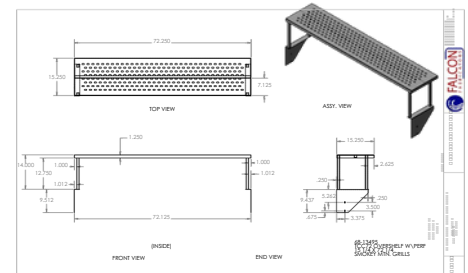

# SS OVERSHELF

Overshelf - 15.25 x 30.25

Overshelf - 15.25 x 36.25

Overshelf - 15.25 x 48.25

Overshelf - 15.25 x 60.25

Overshelf - 15.25 x 72.25

Stainless steel overshelves constructed of 304 grade, 16-gauge stainless steel tops, with stainless legs and crossrails.