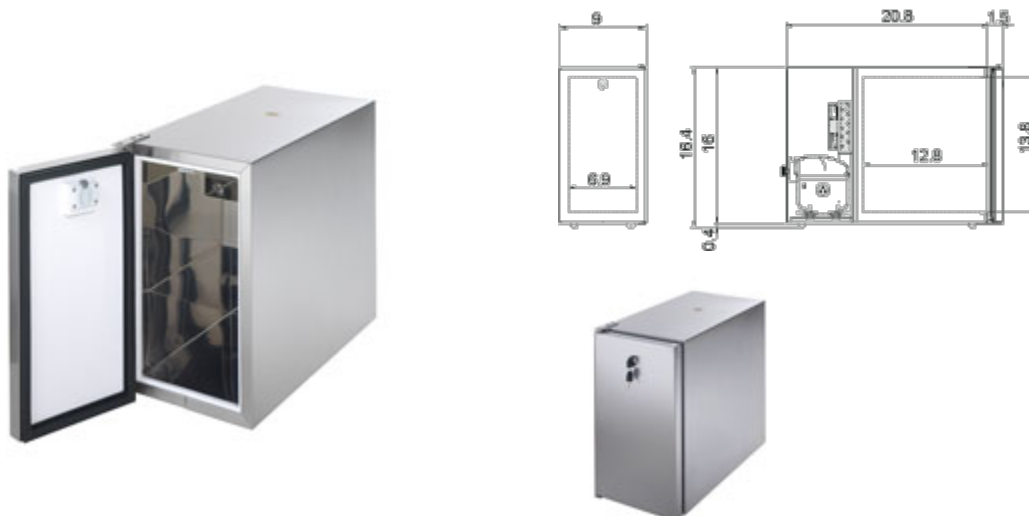

Refrigerators for coffee machines > FG14iX

**Model**

FG14iX

**Volume**

(Cu Ft)

0.7

**Power supply**

(V)