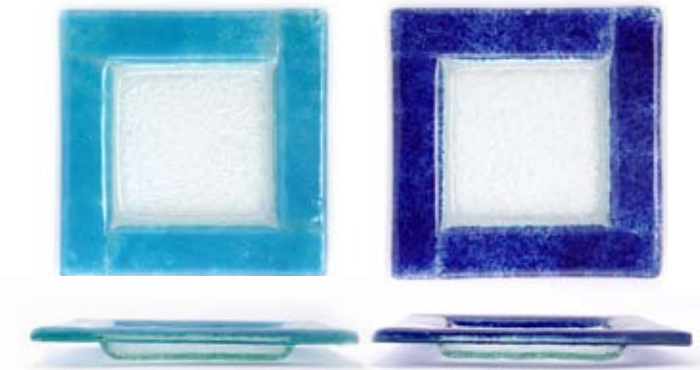

02-016-30TRQ

02-016-30RED

02-016-30GRN

02-016-30YLW

02-016-30CBL

02-016-30ORG

02-016-30
11 7/8 x 11 7/8 inch
30 x 30 cm

AVAILABLE IN ALL COLORS

Square Plate

You can customize your lines by applying them on the rim or only in the serving area.

02-032-15REDCLR

Bread and butter plate
side dish

6 x 6 inch
15 x 15 cm

AVAILABLE IN

- CLR / Clear with design
- FRS / Frosted with design
- BBL / Baby Blue
- CBL / Cobalt Blue
- TRQ / Turquoise
- GRN / Green
- YLW / Yellow
- ORG / Orange
- RED / Red
- PPL / Purple
- BLK / Black