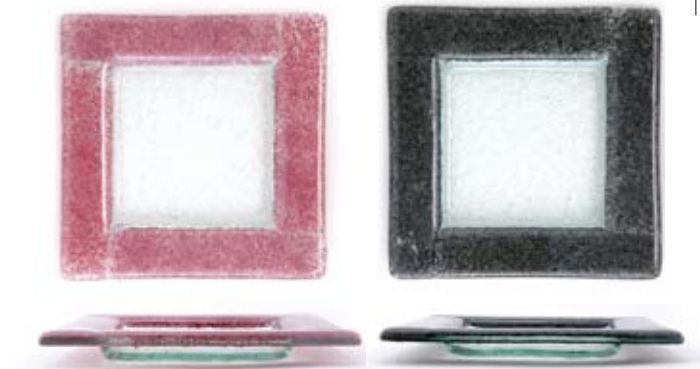

02-016-30TRQ

02-016-30RED

02-016-30GRN

02-016-30YLW

02-016-30CBL

02-016-30ORG

02-016-30
11 7/8 x 11 7/8 inch
30 x 30 cm

AVAILABLE IN ALL COLORS

Square Plate

You can customize your lines by applying them on the rim or only in the serving area.

02-032-15REDCLR

Bread and butter plate
side dish

6 x 6 inch
15 x 15 cm

AVAILABLE IN

- CLR / Clear with design
- FRS / Frosted with design
- BBL / Baby Blue
- CBL / Cobalt Blue
- TRQ / Turquoise
- GRN / Green
- YLW / Yellow
- ORG / Orange
- RED / Red
- PPL / Purple
- BLK / Black