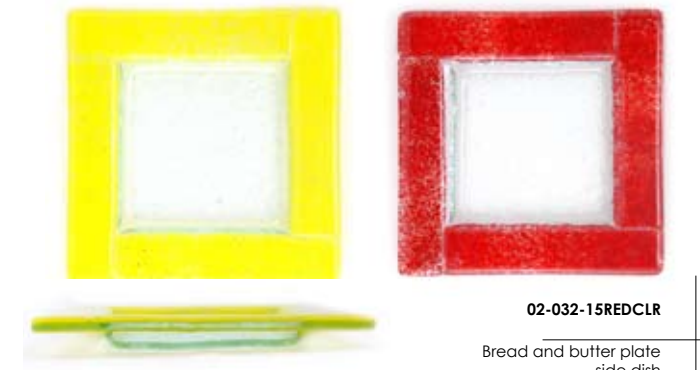

02-016-30TRQ

02-016-30RED

02-016-30GRN

02-016-30YLW

02-016-30CBL

02-016-30ORG

02-016-30
11 7/8 x 11 7/8 inch
30 x 30 cm

AVAILABLE IN ALL COLORS

Square Plate

You can customize your lines by applying them on the rim or only in the serving area.

02-032-15REDCLR

Bread and butter plate
side dish

6 x 6 inch
15 x 15 cm

AVAILABLE IN

- CLR / Clear with design
- FRS / Frosted with design
- BBL / Baby Blue
- CBL / Cobalt Blue
- TRQ / Turquoise
- GRN / Green
- YLW / Yellow
- ORG / Orange
- RED / Red
- PPL / Purple
- BLK / Black