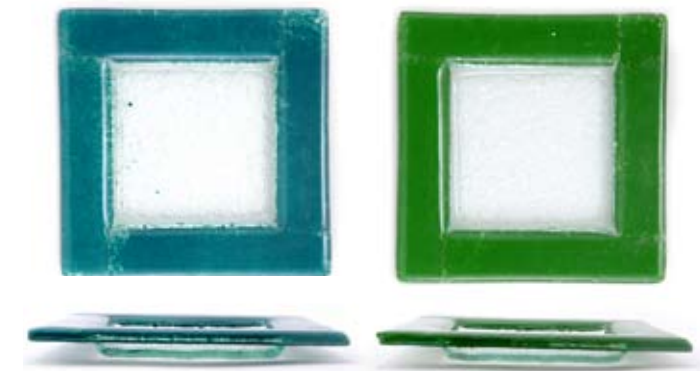

02-016-30TRQ

02-016-30RED

02-016-30GRN

02-016-30YLW

02-016-30CBL

02-016-30ORG

02-016-30
11 7/8 x 11 7/8 inch
30 x 30 cm

AVAILABLE IN ALL COLORS

Square Plate

You can customize your lines by applying them on the rim or only in the serving area.

02-032-15REDCLR

Bread and butter plate
side dish

6 x 6 inch
15 x 15 cm

AVAILABLE IN

- CLR / Clear with design
- FRS / Frosted with design
- BBL / Baby Blue
- CBL / Cobalt Blue
- TRQ / Turquoise
- GRN / Green
- YLW / Yellow
- ORG / Orange
- RED / Red
- PPL / Purple
- BLK / Black