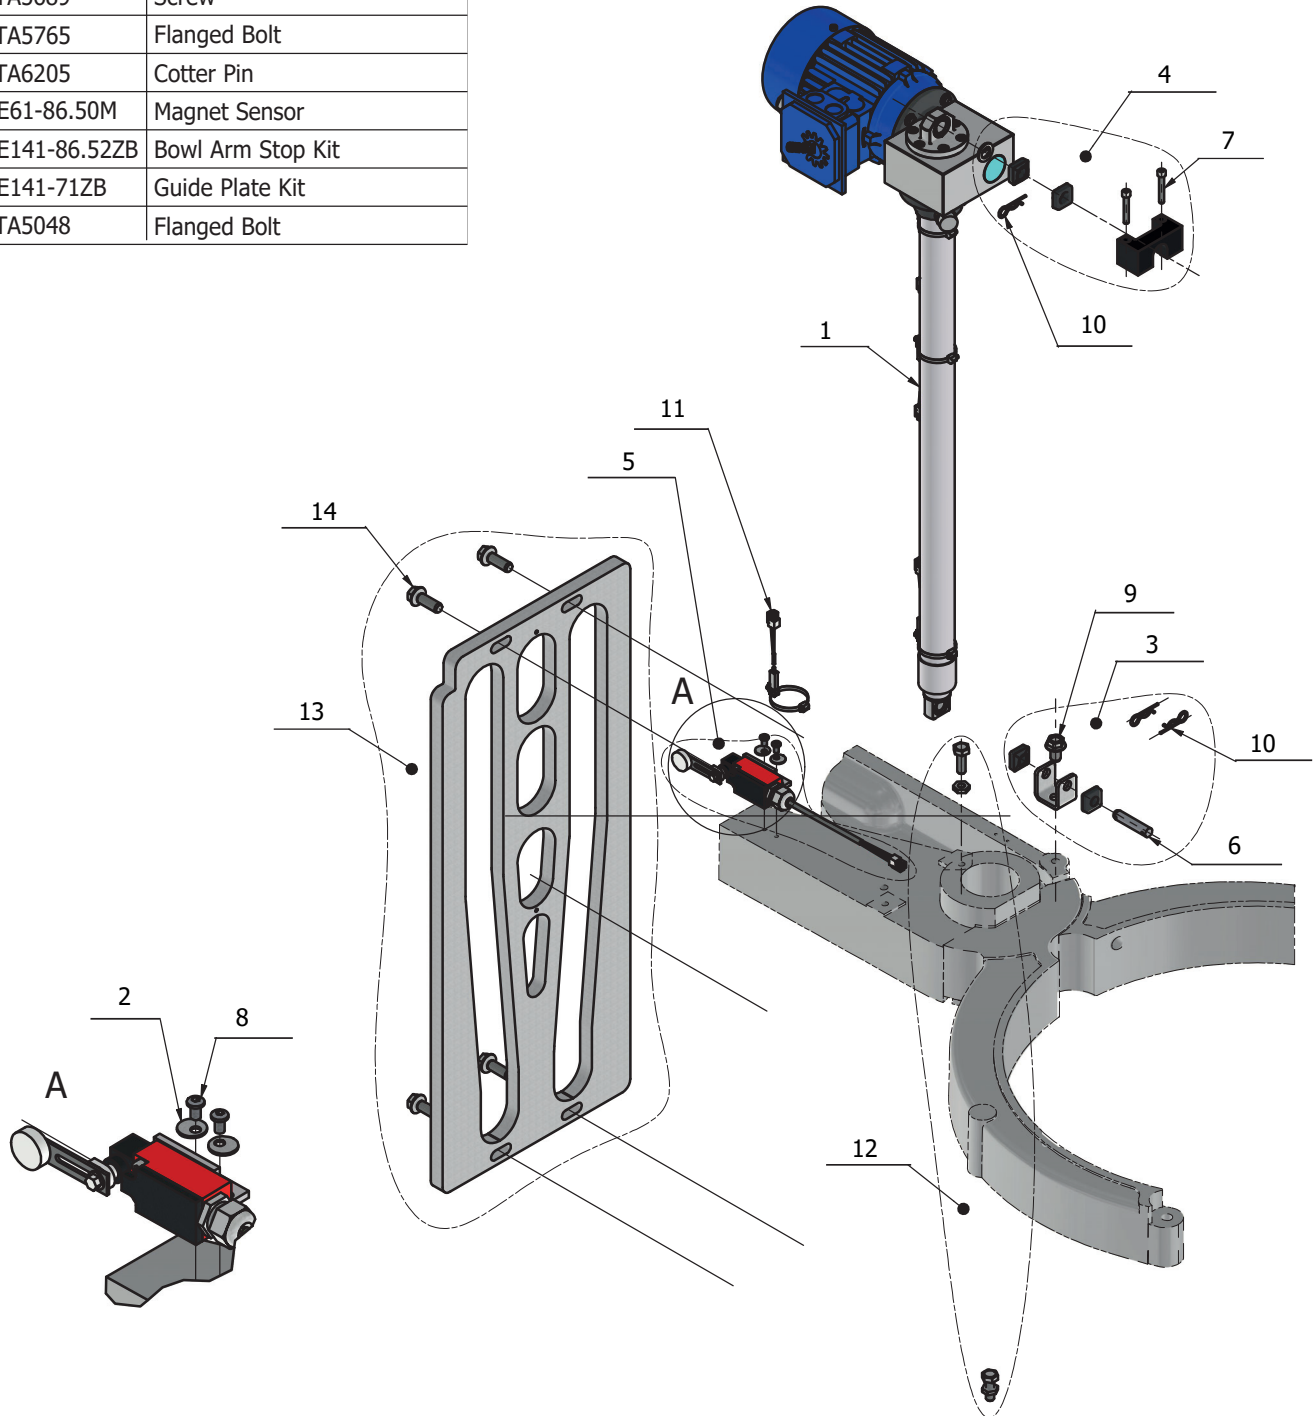

Drive System

Item #	Part #	Description
1.	AE140-128ZB	Small Motor Pulley Kit
2.	AE140-129ZB	Large Motor Pulley Kit
3.	AE140-148.1	Standoff
4.	DE141-90	V Belt
5.	DE141-61ZB	Motor Plate Kit
6.	DE141-601.1ZB	Motor & Invertor Kit
7.	STA2030	Key
8.	STA3419	Retaining Ring
9.	STA5334	Flanged Bolt
10.	STA5348	Screw
11.	STA5732	Flanged Bolt
12.	STA5765	Flanged Bolt
13.	STA5798	Screw
14.	STA5825	Nut
15.	STA6026	Washer
16.	STA6119	Washer

Lifting System

Item #	Part #	Description
1.	DE141-86.1ZB	Lift Motor
2.	AE140-172.3	Eccentric Washer
3.	DE61-86.51ZB	Lift Lower Mount Kit
4.	DE141-86.50ZB	Lift Top Mount Kit
5.	DE61-173ZB	Microswitch Kit
6.	RN100-86.3S	Pin
7.	STA5372	Screw
8.	STA5689	Screw
9.	STA5765	Flanged Bolt
10.	STA6205	Cotter Pin
11.	DE61-86.50M	Magnet Sensor
12.	DE141-86.52ZB	Bowl Arm Stop Kit
13.	DE141-71ZB	Guide Plate Kit
14.	STA5048	Flanged Bolt

Bowl Arms

Item #	Part #	Description
1.	AE140-23/24.2EZ	Bowl Arm Kit
2.	AR31-128ZB	Bowl Roller Kit
3.	STA9002	Screw
4.	AE140-69.2ZB	Bowl Arm Bushing Kit
5.	DE141-69ZB	Bowl Arm Roller Kit
6.	STA3429	Retaining Ring
7.	STA3467	Retaining Ring
8.	AE140-68ZB	Bowl Arm Shaft Kit
9.	STA5066	Flanged Bolt

Bowl Guard

Item #	Part #	Description
1.	STA3149ZB	O-Ring Kit
2.	35DE141-21.1M	Right Bowl Guard
3.	35DE141-22.1M	Left Bowl Guard

Planetary Head Assembly

Item #	Part #	Description
1.	AE140-2.23ZB	Complete Planetary Assembly
2.	DE101-3.1ZB	Top Planetary Assembly
3.	AR100-162ZB	Plastic Cover Kit
4.	AR200-2.25ZB	Lower Planetary Assembly
5.	STA9001	Screw