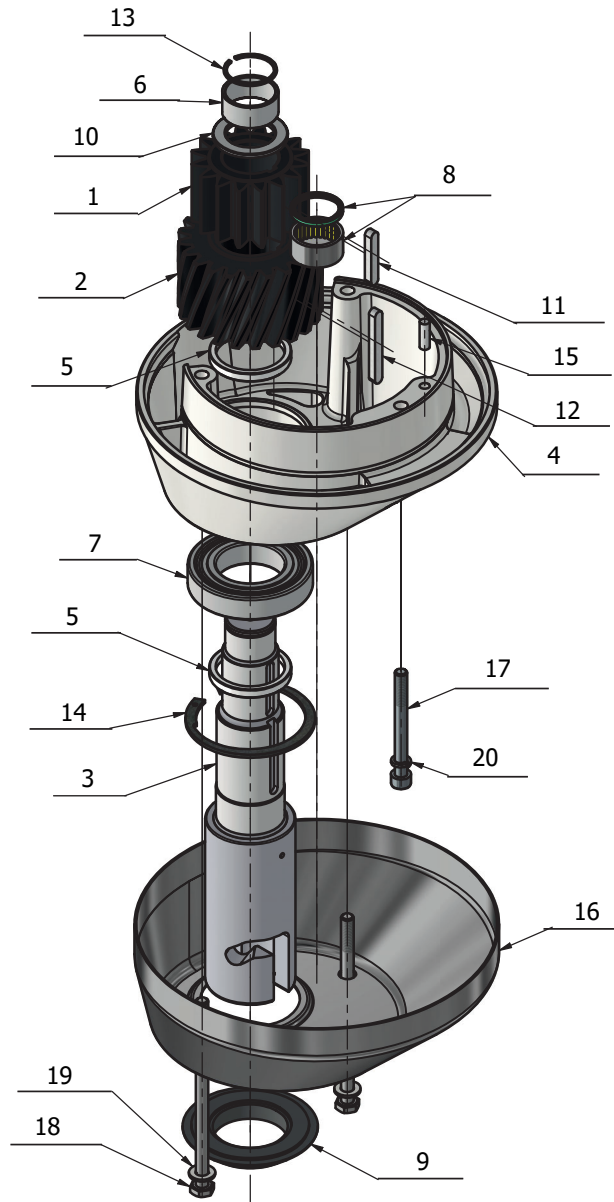

Bowl Arms

Item #	Part #	Description
1.	AE140-23/24.2EZ	Bowl Arm Kit
2.	AR31-128ZB	Bowl Roller Kit
3.	STA9002	Screw
4.	AE140-69.2ZB	Bowl Arm Bushing Kit
5.	DE141-69ZB	Bowl Arm Roller Kit
6.	STA3429	Retaining Ring
7.	STA3467	Retaining Ring
8.	AE140-68ZB	Bowl Arm Shaft Kit
9.	STA5066	Flanged Bolt

Bowl Guard

Item #	Part #	Description
1.	STA3149ZB	O-Ring Kit
2.	35DE141-21.1M	Right Bowl Guard
3.	35DE141-22.1M	Left Bowl Guard

Planetary Head Assembly

Item #	Part #	Description
1.	AE140-2.23ZB	Complete Planetary Assembly
2.	DE101-3.1ZB	Top Planetary Assembly
3.	AR100-162ZB	Plastic Cover Kit
4.	AR200-2.25ZB	Lower Planetary Assembly
5.	STA9001	Screw

Lower Planetary Head

Item #	Part #	Description
1.	AR140-31	Upper Rim Pinion
2.	AR140-32	Lower Rim Pinion
3.	AR200-33.5Z	Bayonet Shaft Kit
4.	R100-2Z	Eccentric Head Kit
5.	R100-37	Spacer
6.	R100-96	Needle Bearing Kit
7.	R100-97	Bearing
8.	R100-101Z	Needle Bearing Kit
9.	R100-209	Seal Ring
10.	R100-235	Washer
11.	STA2034	Key
12.	STA2039	Key
13.	STA3478	Retaining Ring
14.	STA3532	Retaining Ring
15.	STA6460	Dowel Pin
16.	W100-272	Meatl Head Cap
17.	STA5644	Screw
18.	STA5652	Screw
19.	STA6029	Washer
20.	STA6057	Lock Washer

11
Control Panel

Item #	Part #	Description
1.	56CR10-111M	Bowl Detection Magnet
2.	STA5721	Screw
3.	AR31-174.5	Emergency Stop Kit
4.	DE61-176M	Bowl Lift Kit (2/SET)
5.	DE61-560ZB	Control Panel Assembly