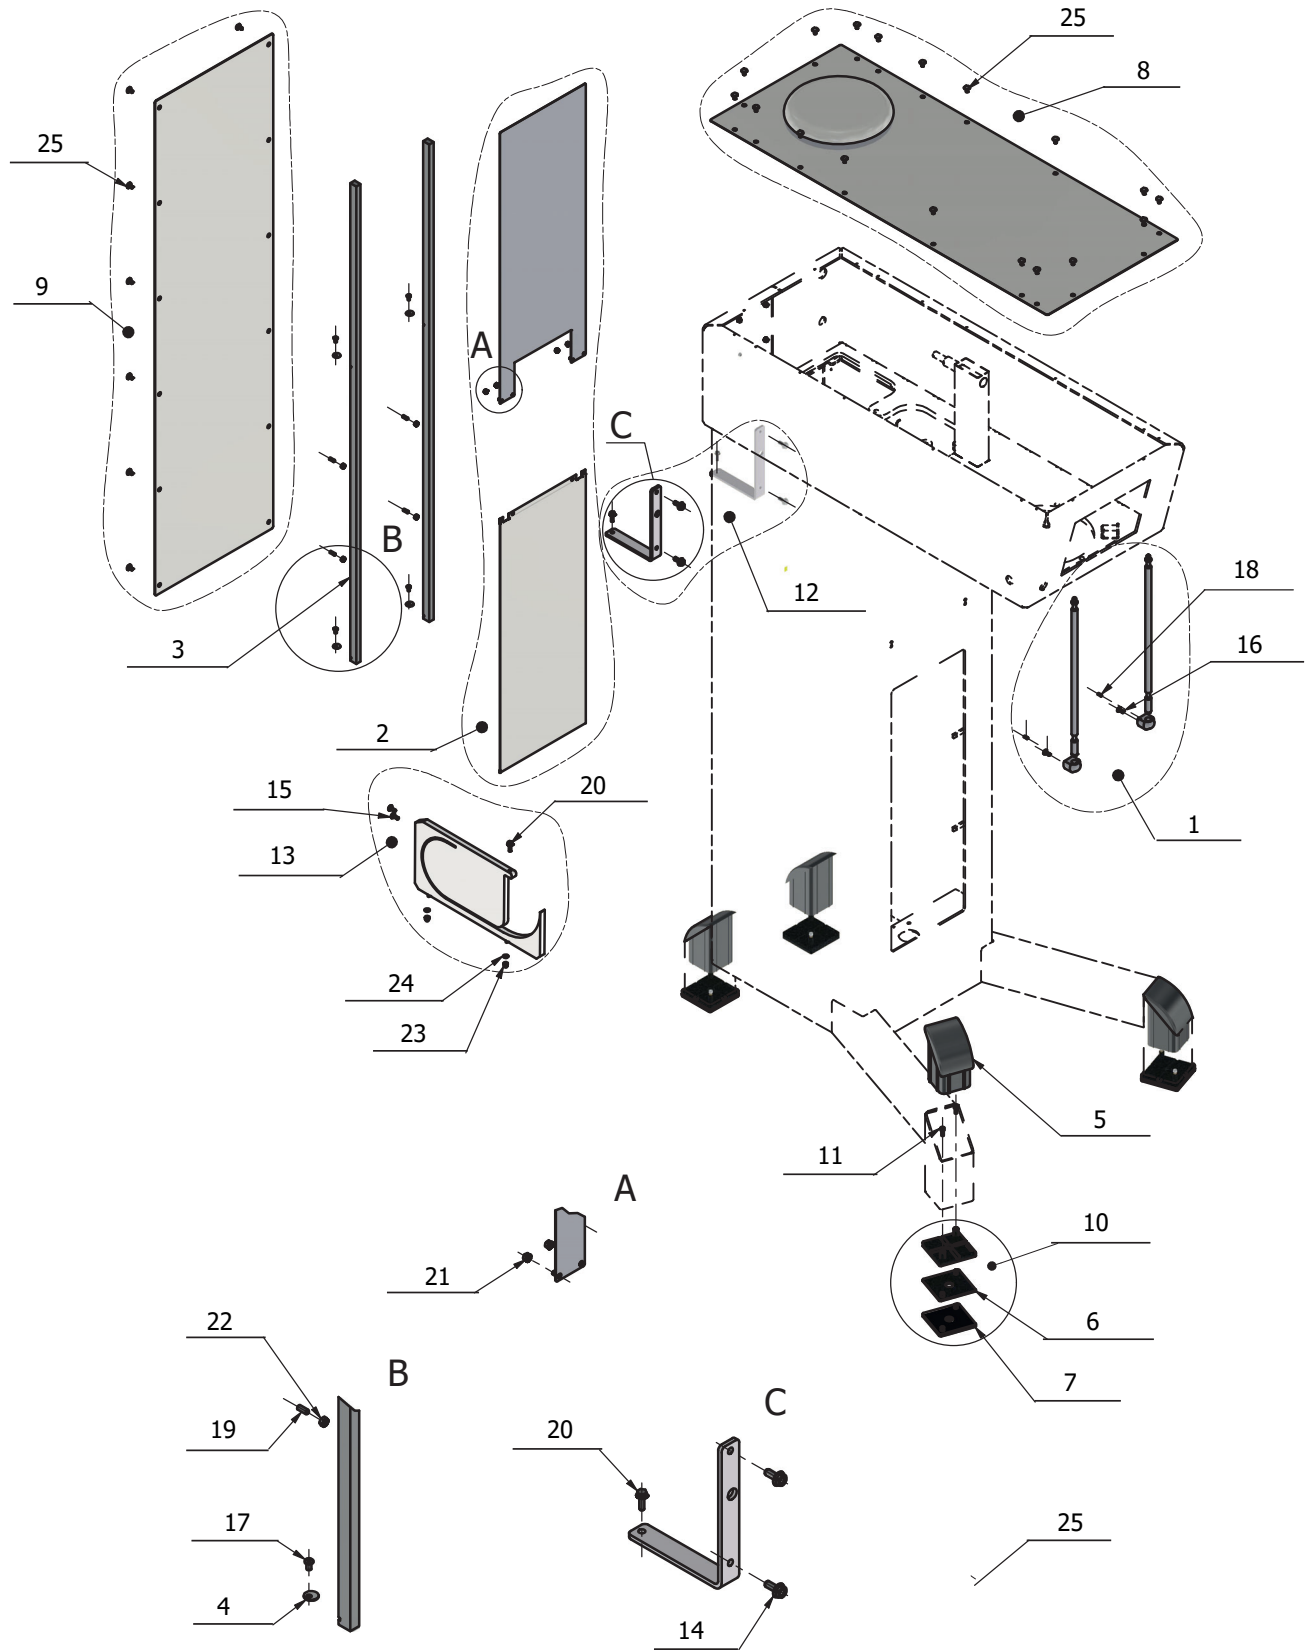

Bowl Guard

Item #	Part #	Description
1.	STA3149ZB	O-Ring Kit
2.	35DE141-21.1M	Right Bowl Guard
3.	35DE141-22.1M	Left Bowl Guard

Planetary Head Assembly

Item #	Part #	Description
1.	AE140-2.23ZB	Complete Planetary Assembly
2.	DE101-3.1ZB	Top Planetary Assembly
3.	AR100-162ZB	Plastic Cover Kit
4.	AR200-2.25ZB	Lower Planetary Assembly
5.	STA9001	Screw

Lower Planetary Head

Item #	Part #	Description
1.	AR140-31	Upper Rim Pinion
2.	AR140-32	Lower Rim Pinion
3.	AR200-33.5Z	Bayonet Shaft Kit
4.	R100-2Z	Eccentric Head Kit
5.	R100-37	Spacer
6.	R100-96	Needle Bearing Kit
7.	R100-97	Bearing
8.	R100-101Z	Needle Bearing Kit
9.	R100-209	Seal Ring
10.	R100-235	Washer
11.	STA2034	Key
12.	STA2039	Key
13.	STA3478	Retaining Ring
14.	STA3532	Retaining Ring
15.	STA6460	Dowel Pin
16.	W100-272	Meatl Head Cap
17.	STA5644	Screw
18.	STA5652	Screw
19.	STA6029	Washer
20.	STA6057	Lock Washer

11
Control Panel

Item #	Part #	Description
1.	56CR10-111M	Bowl Detection Magnet
2.	STA5721	Screw
3.	AR31-174.5	Emergency Stop Kit
4.	DE61-176M	Bowl Lift Kit (2/SET)
5.	DE61-560ZB	Control Panel Assembly

Machine Column

Machine Column

Item #	Part #	Description
1.	56AE140-25ZB	Bowl Guard Shaft Kit
2.	AE140-170ZB	Cover Plates Kit
3.	AE140-172.2	Guide Rail
4.	AE140-172.3	Washer
5.	AR80-212	Knee Pad
6.	AR80-214.3	Adjustment Plate (3MM)
7.	AR80-214.6	Adjustment Plate (6MM)
8.	DE141-21ZB	Top Cover Kit
9.	DE141-22.17ZB	Back Cover Kit
10.	AR80-213ZB	Foot & Adjustment Plate Kit (4/SET)
11.	STA5615	Screw
12.	DE141-151ZB	Control Box Bracket Kit
13.	DE141-172ZB	Guide Plate Kit
14.	STA5066	Flanged Bolt
15.	STA5085	Screw
16.	STA5624	Screw
17.	STA5689	Screw
18.	STA5724	Set Screw
19.	STA5725	Set Screw
20.	STA5756	Flanged Bolt
21.	STA5801	Nut
22.	STA5819	Hex Nut
23.	STA5839	Cap Nut
24.	STA6008	Washer
25.	STA9000	Special Screw