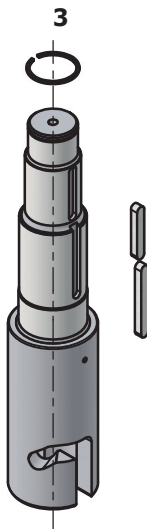

Bowl Arms

Item #	Part #	Description
1.	AE140-23/24.2EZ	Bowl Arm Kit
2.	AR31-128ZB	Bowl Roller Kit
3.	STA9002	Screw
4.	AE140-69.2ZB	Bowl Arm Bushing Kit
5.	DE141-69ZB	Bowl Arm Roller Kit
6.	STA3429	Retaining Ring
7.	STA3467	Retaining Ring
8.	AE140-68ZB	Bowl Arm Shaft Kit
9.	STA5066	Flanged Bolt

Bowl Guard

Item #	Part #	Description
1.	STA3149ZB	O-Ring Kit
2.	35DE141-21.1M	Right Bowl Guard
3.	35DE141-22.1M	Left Bowl Guard

Planetary Head Assembly

Item #	Part #	Description
1.	AE140-2.23ZB	Complete Planetary Assembly
2.	DE101-3.1ZB	Top Planetary Assembly
3.	AR100-162ZB	Plastic Cover Kit
4.	AR200-2.25ZB	Lower Planetary Assembly
5.	STA9001	Screw

Lower Planetary Head

Item #	Part #	Description
1.	AR140-31	Upper Rim Pinion
2.	AR140-32	Lower Rim Pinion
3.	AR200-33.5Z	Bayonet Shaft Kit
4.	R100-2Z	Eccentric Head Kit
5.	R100-37	Spacer
6.	R100-96	Needle Bearing Kit
7.	R100-97	Bearing
8.	R100-101Z	Needle Bearing Kit
9.	R100-209	Seal Ring
10.	R100-235	Washer
11.	STA2034	Key
12.	STA2039	Key
13.	STA3478	Retaining Ring
14.	STA3532	Retaining Ring
15.	STA6460	Dowel Pin
16.	W100-272	Meatl Head Cap
17.	STA5644	Screw
18.	STA5652	Screw
19.	STA6029	Washer
20.	STA6057	Lock Washer

11
Control Panel

Item #	Part #	Description
1.	56CR10-111M	Bowl Detection Magnet
2.	STA5721	Screw
3.	AR31-174.5	Emergency Stop Kit
4.	DE61-176M	Bowl Lift Kit (2/SET)
5.	DE61-560ZB	Control Panel Assembly