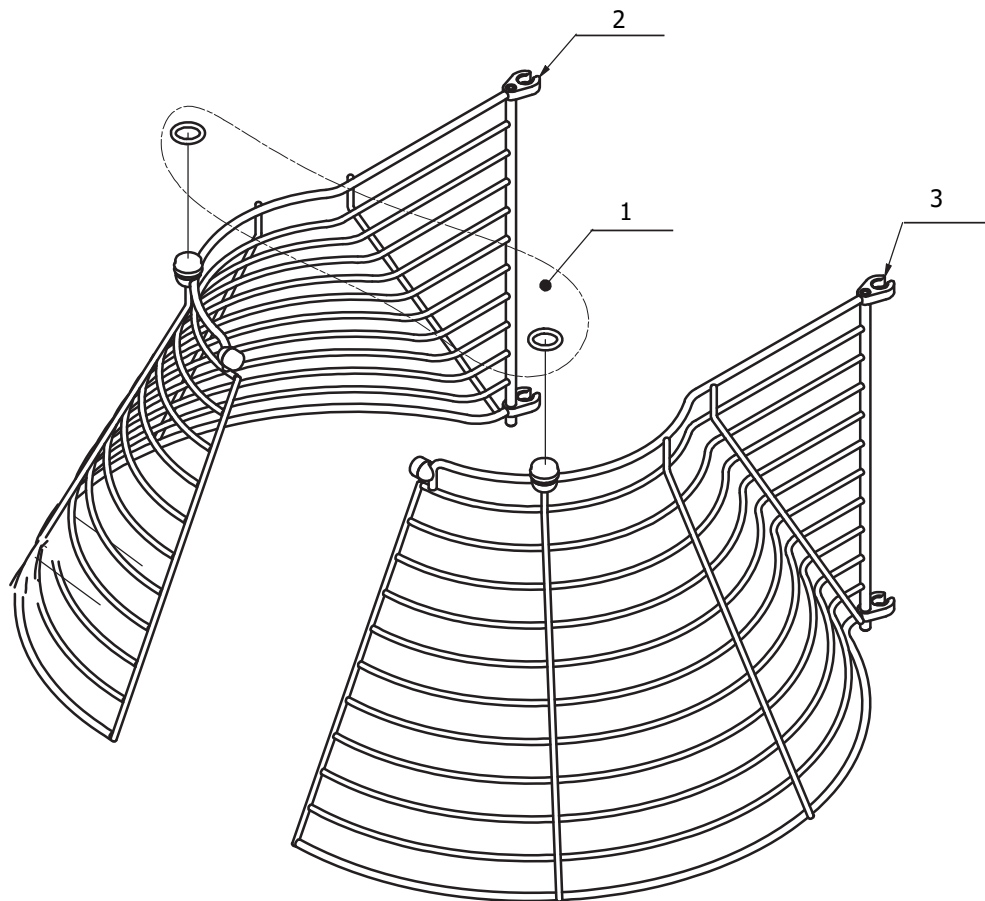

Lifting System

Item #	Part #	Description
1.	DE141-86.1ZB	Lift Motor
2.	AE140-172.3	Eccentric Washer
3.	DE61-86.51ZB	Lift Lower Mount Kit
4.	DE141-86.50ZB	Lift Top Mount Kit
5.	DE61-173ZB	Microswitch Kit
6.	RN100-86.3S	Pin
7.	STA5372	Screw
8.	STA5689	Screw
9.	STA5765	Flanged Bolt
10.	STA6205	Cotter Pin
11.	DE61-86.50M	Magnet Sensor
12.	DE141-86.52ZB	Bowl Arm Stop Kit
13.	DE141-71ZB	Guide Plate Kit
14.	STA5048	Flanged Bolt

Bowl Arms

Item #	Part #	Description
1.	AE140-23/24.2EZ	Bowl Arm Kit
2.	AR31-128ZB	Bowl Roller Kit
3.	STA9002	Screw
4.	AE140-69.2ZB	Bowl Arm Bushing Kit
5.	DE141-69ZB	Bowl Arm Roller Kit
6.	STA3429	Retaining Ring
7.	STA3467	Retaining Ring
8.	AE140-68ZB	Bowl Arm Shaft Kit
9.	STA5066	Flanged Bolt

Bowl Guard

Item #	Part #	Description
1.	STA3149ZB	O-Ring Kit
2.	35DE141-21.1M	Right Bowl Guard
3.	35DE141-22.1M	Left Bowl Guard

Planetary Head Assembly

Item #	Part #	Description
1.	AE140-2.23ZB	Complete Planetary Assembly
2.	DE101-3.1ZB	Top Planetary Assembly
3.	AR100-162ZB	Plastic Cover Kit
4.	AR200-2.25ZB	Lower Planetary Assembly
5.	STA9001	Screw