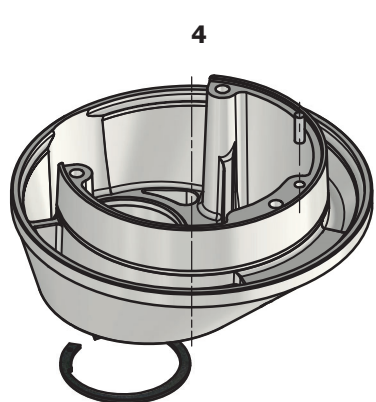

Bowl Arms

Item #	Part #	Description
1.	AE140-23/24.2EZ	Bowl Arm Kit
2.	AR31-128ZB	Bowl Roller Kit
3.	STA9002	Screw
4.	AE140-69.2ZB	Bowl Arm Bushing Kit
5.	DE141-69ZB	Bowl Arm Roller Kit
6.	STA3429	Retaining Ring
7.	STA3467	Retaining Ring
8.	AE140-68ZB	Bowl Arm Shaft Kit
9.	STA5066	Flanged Bolt

Bowl Guard

Item #	Part #	Description
1.	STA3149ZB	O-Ring Kit
2.	35DE141-21.1M	Right Bowl Guard
3.	35DE141-22.1M	Left Bowl Guard

Planetary Head Assembly

Item #	Part #	Description
1.	AE140-2.23ZB	Complete Planetary Assembly
2.	DE101-3.1ZB	Top Planetary Assembly
3.	AR100-162ZB	Plastic Cover Kit
4.	AR200-2.25ZB	Lower Planetary Assembly
5.	STA9001	Screw

Lower Planetary Head

Item #	Part #	Description
1.	AR140-31	Upper Rim Pinion
2.	AR140-32	Lower Rim Pinion
3.	AR200-33.5Z	Bayonet Shaft Kit
4.	R100-2Z	Eccentric Head Kit
5.	R100-37	Spacer
6.	R100-96	Needle Bearing Kit
7.	R100-97	Bearing
8.	R100-101Z	Needle Bearing Kit
9.	R100-209	Seal Ring
10.	R100-235	Washer
11.	STA2034	Key
12.	STA2039	Key
13.	STA3478	Retaining Ring
14.	STA3532	Retaining Ring
15.	STA6460	Dowel Pin
16.	W100-272	Meatl Head Cap
17.	STA5644	Screw
18.	STA5652	Screw
19.	STA6029	Washer
20.	STA6057	Lock Washer

11
Control Panel

Item #	Part #	Description
1.	56CR10-111M	Bowl Detection Magnet
2.	STA5721	Screw
3.	AR31-174.5	Emergency Stop Kit
4.	DE61-176M	Bowl Lift Kit (2/SET)
5.	DE61-560ZB	Control Panel Assembly