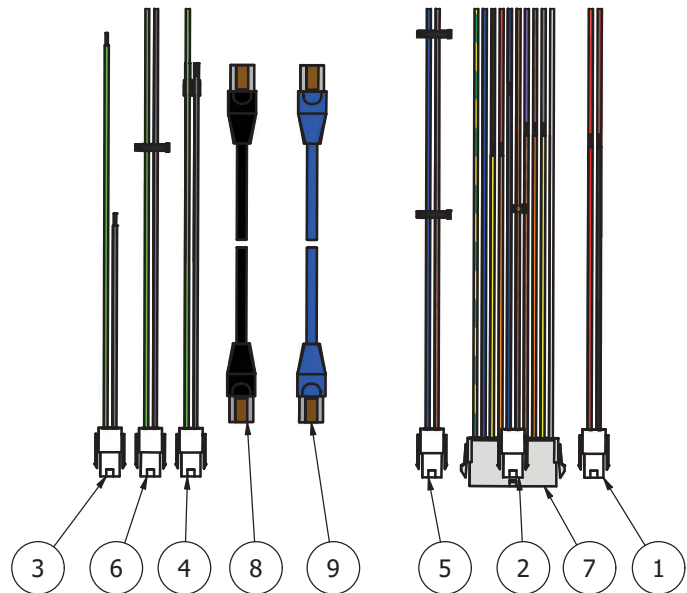

11
Control Panel

Item #	Part #	Description
1.	56CR10-111M	Bowl Detection Magnet
2.	STA5721	Screw
3.	AR31-174.5	Emergency Stop Kit
4.	DE61-176M	Bowl Lift Kit (2/SET)
5.	DE61-560ZB	Control Panel Assembly

Machine Column

Machine Column

Item #	Part #	Description
1.	56AE140-25ZB	Bowl Guard Shaft Kit
2.	AE140-170ZB	Cover Plates Kit
3.	AE140-172.2	Guide Rail
4.	AE140-172.3	Washer
5.	AR80-212	Knee Pad
6.	AR80-214.3	Adjustment Plate (3MM)
7.	AR80-214.6	Adjustment Plate (6MM)
8.	DE141-21ZB	Top Cover Kit
9.	DE141-22.17ZB	Back Cover Kit
10.	AR80-213ZB	Foot & Adjustment Plate Kit (4/SET)
11.	STA5615	Screw
12.	DE141-151ZB	Control Box Bracket Kit
13.	DE141-172ZB	Guide Plate Kit
14.	STA5066	Flanged Bolt
15.	STA5085	Screw
16.	STA5624	Screw
17.	STA5689	Screw
18.	STA5724	Set Screw
19.	STA5725	Set Screw
20.	STA5756	Flanged Bolt
21.	STA5801	Nut
22.	STA5819	Hex Nut
23.	STA5839	Cap Nut
24.	STA6008	Washer
25.	STA9000	Special Screw

Control Box

Item #	Part #	Description
1.	08030-0555	Control Box Assembly
2.	DE61-418.1	Control Box
3.	DE61-418.2	Control Box Cover

15
Control Box Components

Item #	Part #	Description
1.	CE61-414	Power Supply
2.	DE61-420.2	Safety Module
3.	DE61-420.3	Phase Monitoring Relay
4.	DE61-420.5	Reversing Starter
5.	DE61-420.6	Contactors
6.	DE61-420.7	Safety Controller
7.	DE61-470	Control Unit

Control Box Internal Cables

Item #	Part #	Description
1.	DE61-194.10M	CE Switch Cable
2.	DE61-194.11M	STO VFD Cable
3.	DE61-194.12M	Lift Motor Cable
4.	DE61-194.13M	Fan Cable
5.	DE61-194.15M	Bowl & Magnet Sensor Cable
6.	DE61-194.16M	VFD Supply Cable
7.	DE61-194.17M	Main Circuit/Safety Cable
8.	DE61-194.19	Control Panel Cable
9.	DE61-194.20	Motor Cable