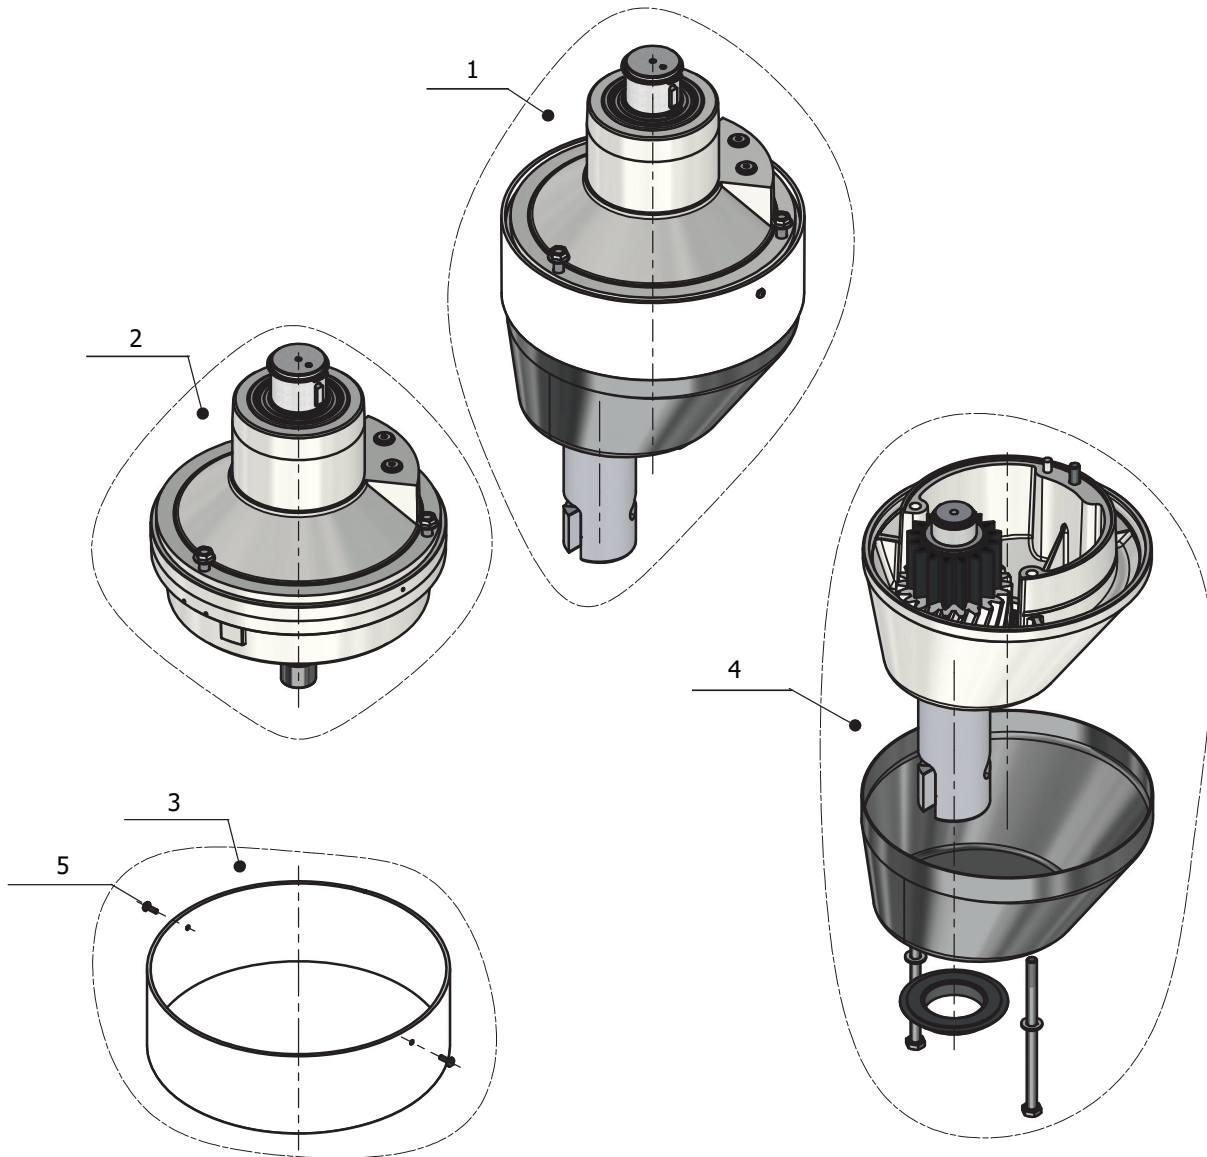

Lifting System

Item #	Part #	Description
1.	DE141-86.1ZB	Lift Motor
2.	AE140-172.3	Eccentric Washer
3.	DE61-86.51ZB	Lift Lower Mount Kit
4.	DE141-86.50ZB	Lift Top Mount Kit
5.	DE61-173ZB	Microswitch Kit
6.	RN100-86.3S	Pin
7.	STA5372	Screw
8.	STA5689	Screw
9.	STA5765	Flanged Bolt
10.	STA6205	Cotter Pin
11.	DE61-86.50M	Magnet Sensor
12.	DE141-86.52ZB	Bowl Arm Stop Kit
13.	DE141-71ZB	Guide Plate Kit
14.	STA5048	Flanged Bolt

Bowl Arms

Item #	Part #	Description
1.	AE140-23/24.2EZ	Bowl Arm Kit
2.	AR31-128ZB	Bowl Roller Kit
3.	STA9002	Screw
4.	AE140-69.2ZB	Bowl Arm Bushing Kit
5.	DE141-69ZB	Bowl Arm Roller Kit
6.	STA3429	Retaining Ring
7.	STA3467	Retaining Ring
8.	AE140-68ZB	Bowl Arm Shaft Kit
9.	STA5066	Flanged Bolt

Bowl Guard

Item #	Part #	Description
1.	STA3149ZB	O-Ring Kit
2.	35DE141-21.1M	Right Bowl Guard
3.	35DE141-22.1M	Left Bowl Guard

Planetary Head Assembly

Item #	Part #	Description
1.	AE140-2.23ZB	Complete Planetary Assembly
2.	DE101-3.1ZB	Top Planetary Assembly
3.	AR100-162ZB	Plastic Cover Kit
4.	AR200-2.25ZB	Lower Planetary Assembly
5.	STA9001	Screw

Lower Planetary Head

Item #	Part #	Description
1.	AR140-31	Upper Rim Pinion
2.	AR140-32	Lower Rim Pinion
3.	AR200-33.5Z	Bayonet Shaft Kit
4.	R100-2Z	Eccentric Head Kit
5.	R100-37	Spacer
6.	R100-96	Needle Bearing Kit
7.	R100-97	Bearing
8.	R100-101Z	Needle Bearing Kit
9.	R100-209	Seal Ring
10.	R100-235	Washer
11.	STA2034	Key
12.	STA2039	Key
13.	STA3478	Retaining Ring
14.	STA3532	Retaining Ring
15.	STA6460	Dowel Pin
16.	W100-272	Meatl Head Cap
17.	STA5644	Screw
18.	STA5652	Screw
19.	STA6029	Washer
20.	STA6057	Lock Washer