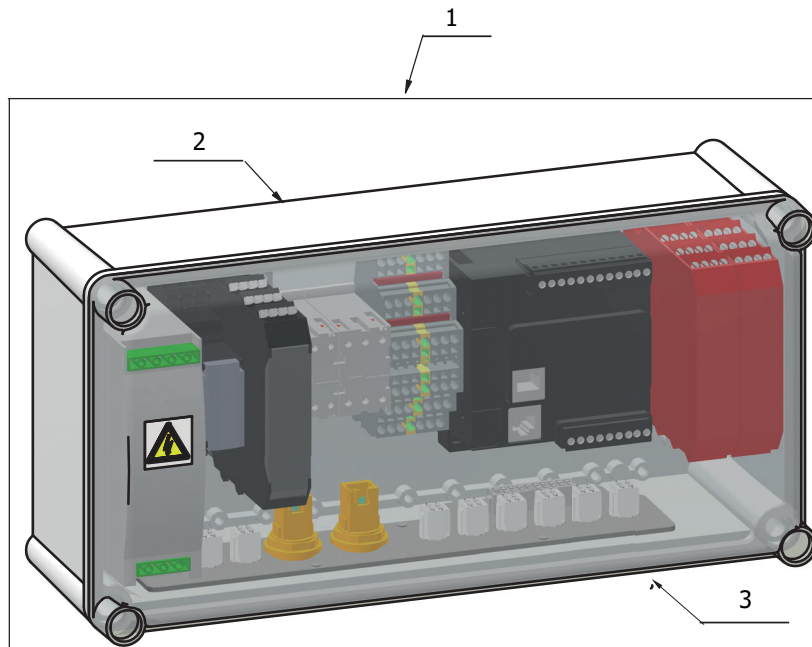

11
Control Panel

Item #	Part #	Description
1.	56CR10-111M	Bowl Detection Magnet
2.	STA5721	Screw
3.	AR31-174.5	Emergency Stop Kit
4.	DE61-176M	Bowl Lift Kit (2/SET)
5.	DE61-560ZB	Control Panel Assembly

Machine Column

Machine Column

Item #	Part #	Description
1.	56AE140-25ZB	Bowl Guard Shaft Kit
2.	AE140-170ZB	Cover Plates Kit
3.	AE140-172.2	Guide Rail
4.	AE140-172.3	Washer
5.	AR80-212	Knee Pad
6.	AR80-214.3	Adjustment Plate (3MM)
7.	AR80-214.6	Adjustment Plate (6MM)
8.	DE141-21ZB	Top Cover Kit
9.	DE141-22.17ZB	Back Cover Kit
10.	AR80-213ZB	Foot & Adjustment Plate Kit (4/SET)
11.	STA5615	Screw
12.	DE141-151ZB	Control Box Bracket Kit
13.	DE141-172ZB	Guide Plate Kit
14.	STA5066	Flanged Bolt
15.	STA5085	Screw
16.	STA5624	Screw
17.	STA5689	Screw
18.	STA5724	Set Screw
19.	STA5725	Set Screw
20.	STA5756	Flanged Bolt
21.	STA5801	Nut
22.	STA5819	Hex Nut
23.	STA5839	Cap Nut
24.	STA6008	Washer
25.	STA9000	Special Screw

Control Box

Item #	Part #	Description
1.	08030-0555	Control Box Assembly
2.	DE61-418.1	Control Box
3.	DE61-418.2	Control Box Cover

15
Control Box Components

Item #	Part #	Description
1.	CE61-414	Power Supply
2.	DE61-420.2	Safety Module
3.	DE61-420.3	Phase Monitoring Relay
4.	DE61-420.5	Reversing Starter
5.	DE61-420.6	Contactors
6.	DE61-420.7	Safety Controller
7.	DE61-470	Control Unit