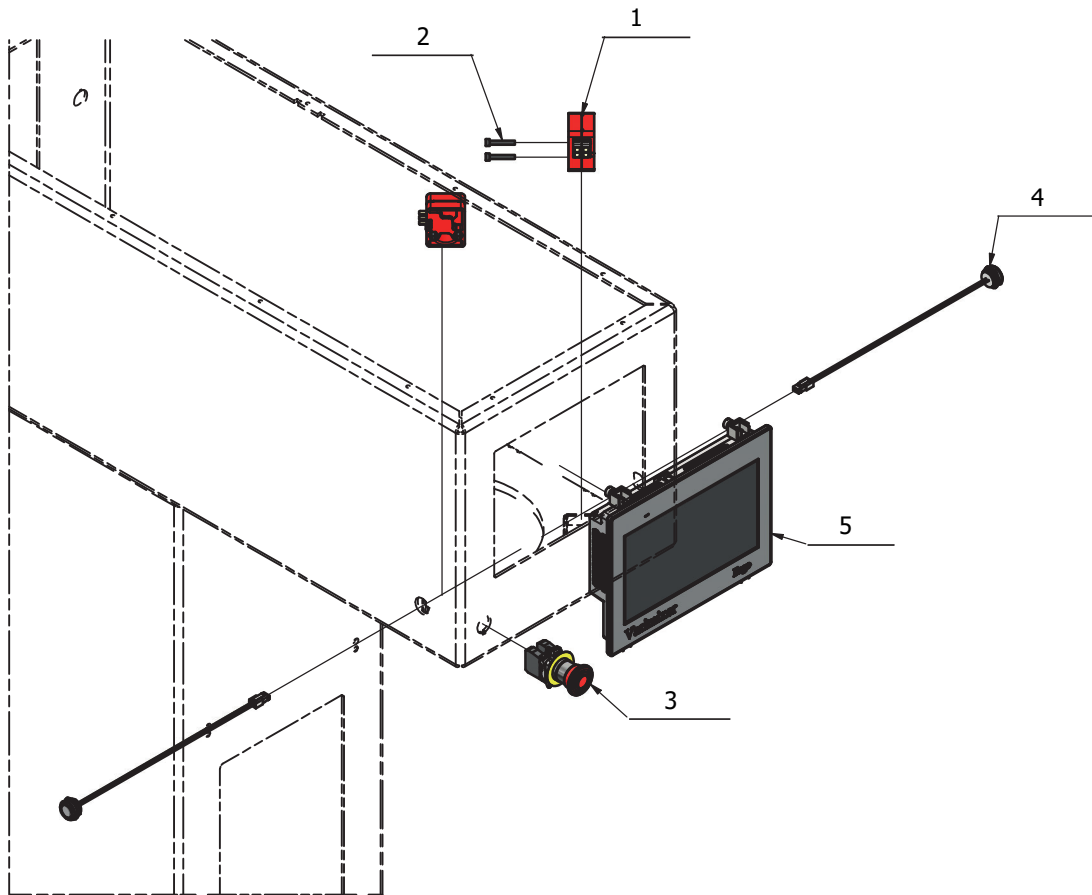

Bowl Guard

Item #	Part #	Description
1.	STA3149ZB	O-Ring Kit
2.	35DE141-21.1M	Right Bowl Guard
3.	35DE141-22.1M	Left Bowl Guard

Planetary Head Assembly

Item #	Part #	Description
1.	AE140-2.23ZB	Complete Planetary Assembly
2.	DE101-3.1ZB	Top Planetary Assembly
3.	AR100-162ZB	Plastic Cover Kit
4.	AR200-2.25ZB	Lower Planetary Assembly
5.	STA9001	Screw

11
Control Panel

Item #	Part #	Description
1.	56CR10-111M	Bowl Detection Magnet
2.	STA5721	Screw
3.	AR31-174.5	Emergency Stop Kit
4.	DE61-176M	Bowl Lift Kit (2/SET)
5.	DE61-560ZB	Control Panel Assembly