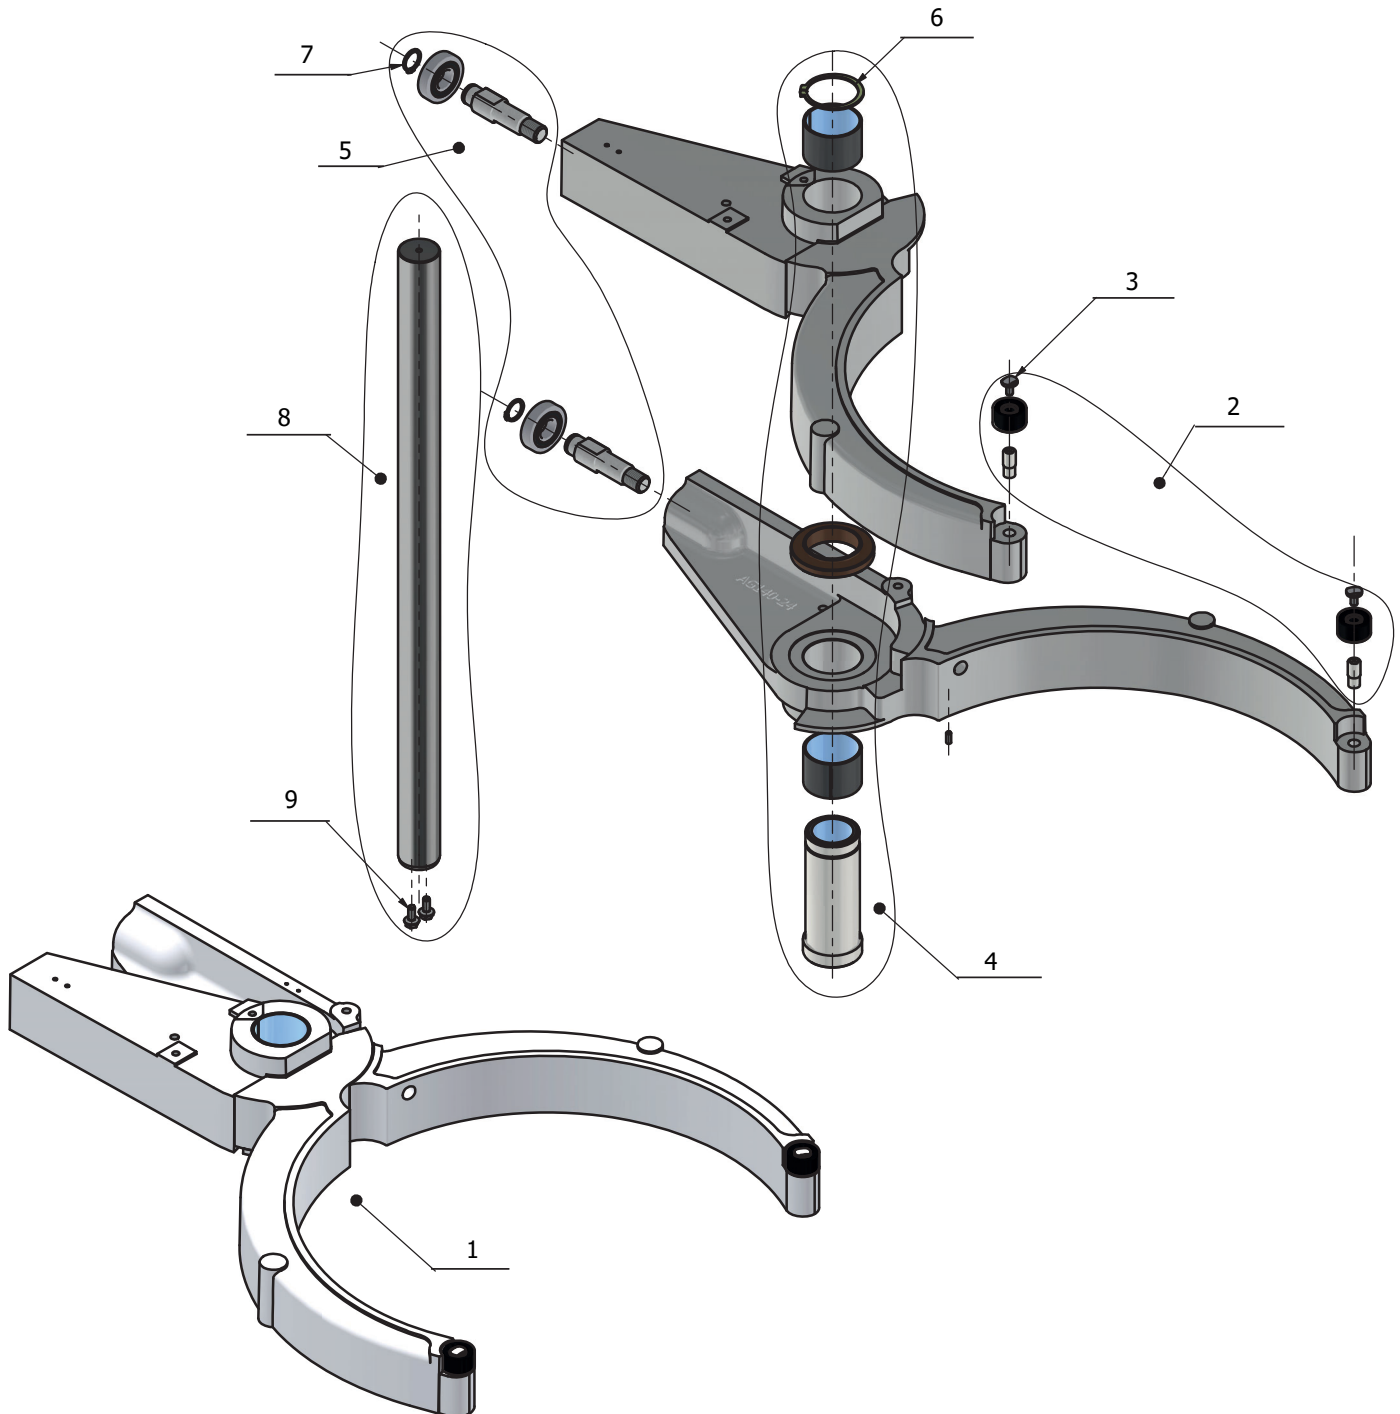

Drive System

Item #	Part #	Description
1.	AE140-128ZB	Small Motor Pulley Kit
2.	AE140-129ZB	Large Motor Pulley Kit
3.	AE140-148.1	Standoff
4.	DE141-90	V Belt
5.	DE141-61ZB	Motor Plate Kit
6.	DE141-601.1ZB	Motor & Invertor Kit
7.	STA2030	Key
8.	STA3419	Retaining Ring
9.	STA5334	Flanged Bolt
10.	STA5348	Screw
11.	STA5732	Flanged Bolt
12.	STA5765	Flanged Bolt
13.	STA5798	Screw
14.	STA5825	Nut
15.	STA6026	Washer
16.	STA6119	Washer

Lifting System

Item #	Part #	Description
1.	DE141-86.1ZB	Lift Motor
2.	AE140-172.3	Eccentric Washer
3.	DE61-86.51ZB	Lift Lower Mount Kit
4.	DE141-86.50ZB	Lift Top Mount Kit
5.	DE61-173ZB	Microswitch Kit
6.	RN100-86.3S	Pin
7.	STA5372	Screw
8.	STA5689	Screw
9.	STA5765	Flanged Bolt
10.	STA6205	Cotter Pin
11.	DE61-86.50M	Magnet Sensor
12.	DE141-86.52ZB	Bowl Arm Stop Kit
13.	DE141-71ZB	Guide Plate Kit
14.	STA5048	Flanged Bolt

Bowl Arms

Item #	Part #	Description
1.	AE140-23/24.2EZ	Bowl Arm Kit
2.	AR31-128ZB	Bowl Roller Kit
3.	STA9002	Screw
4.	AE140-69.2ZB	Bowl Arm Bushing Kit
5.	DE141-69ZB	Bowl Arm Roller Kit
6.	STA3429	Retaining Ring
7.	STA3467	Retaining Ring
8.	AE140-68ZB	Bowl Arm Shaft Kit
9.	STA5066	Flanged Bolt

Bowl Guard

Item #	Part #	Description
1.	STA3149ZB	O-Ring Kit
2.	35DE141-21.1M	Right Bowl Guard
3.	35DE141-22.1M	Left Bowl Guard

Planetary Head Assembly

Item #	Part #	Description
1.	AE140-2.23ZB	Complete Planetary Assembly
2.	DE101-3.1ZB	Top Planetary Assembly
3.	AR100-162ZB	Plastic Cover Kit
4.	AR200-2.25ZB	Lower Planetary Assembly
5.	STA9001	Screw