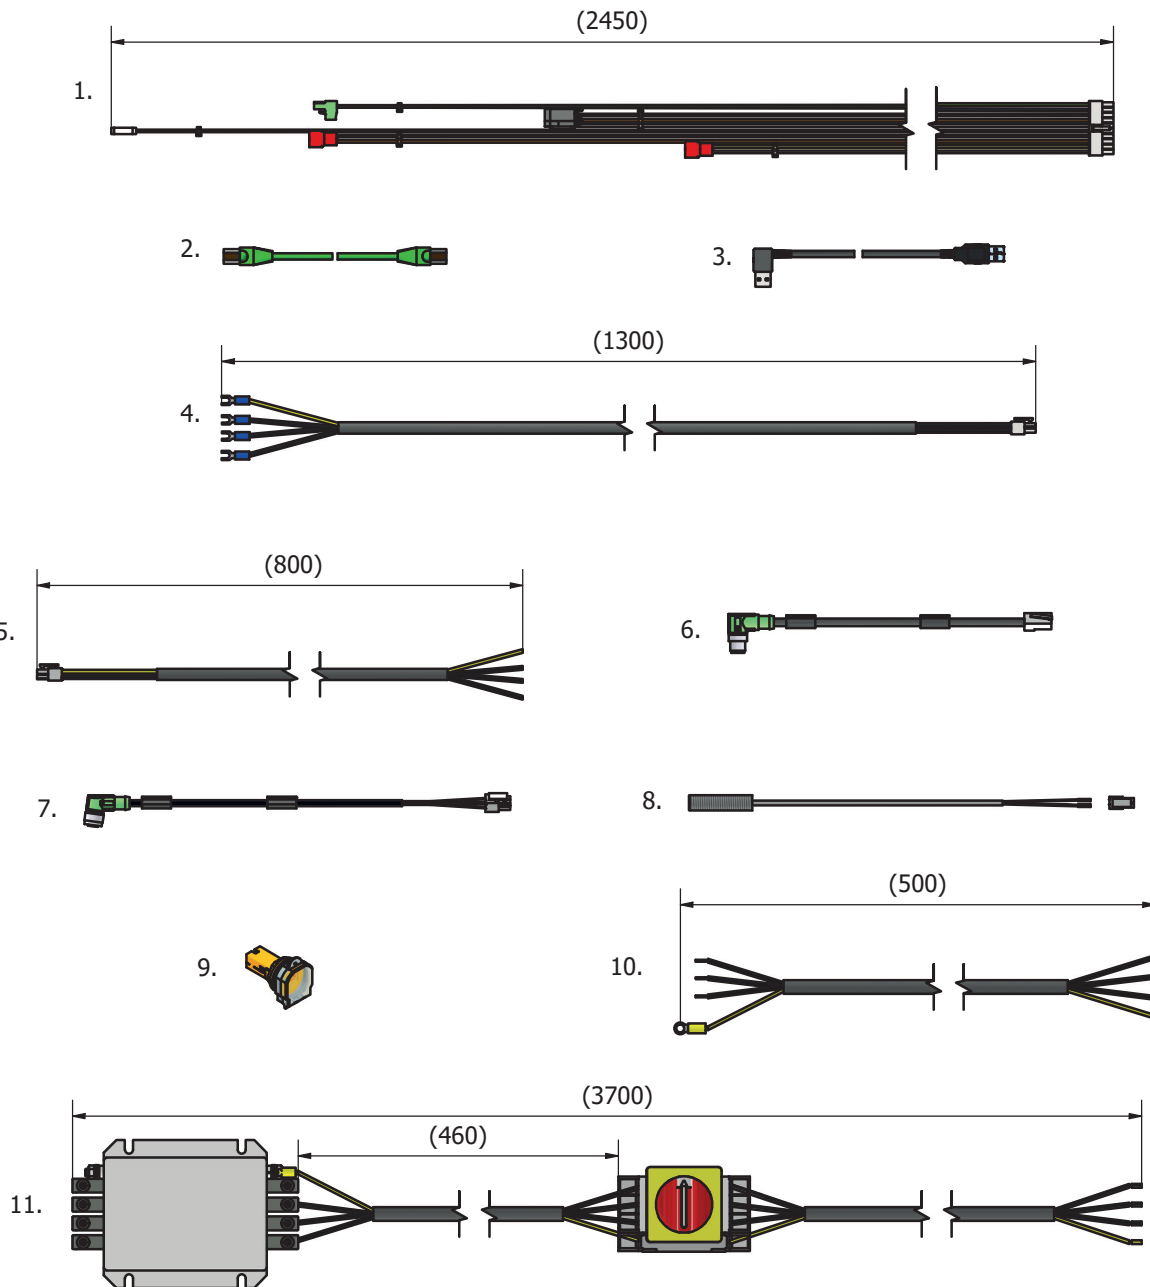

Cables

Item #	Part #	Description
1.	DE61-194.18M	Main Circuit/Safety Cable
2.	DE61-194.21	Control Panel Cable
3.	DE61-194.23	USB Cable
4.	DE61-194.24M	Lift Cable
5.	DE61-194.25M	Supply Box Cable
6.	DE61-194.27M	Motor Cable
7.	DE61-194.28M	STO Cable
8.	DE61-501ZB	Bowl Sensor Cable
9.	STA7259ZB	USB Port
10.	WE141-194.31M	VFD Filter Cable
11.	WE141-194.26M	VFD Supply Cable