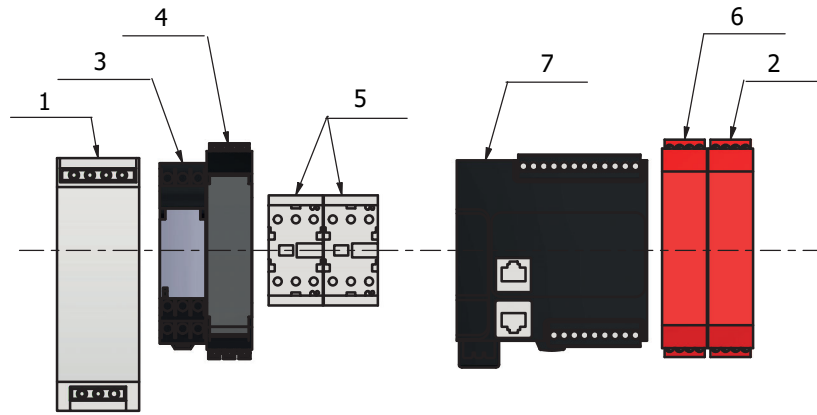

11
Control Panel

Item #	Part #	Description
1.	56CR10-111M	Bowl Detection Magnet
2.	STA5721	Screw
3.	AR31-174.5	Emergency Stop Kit
4.	DE61-176M	Bowl Lift Kit (2/SET)
5.	DE61-560ZB	Control Panel Assembly

Machine Column

Machine Column

Item #	Part #	Description
1.	56AE140-25ZB	Bowl Guard Shaft Kit
2.	AE140-170ZB	Cover Plates Kit
3.	AE140-172.2	Guide Rail
4.	AE140-172.3	Washer
5.	AR80-212	Knee Pad
6.	AR80-214.3	Adjustment Plate (3MM)
7.	AR80-214.6	Adjustment Plate (6MM)
8.	DE141-21ZB	Top Cover Kit
9.	DE141-22.17ZB	Back Cover Kit
10.	AR80-213ZB	Foot & Adjustment Plate Kit (4/SET)
11.	STA5615	Screw
12.	DE141-151ZB	Control Box Bracket Kit
13.	DE141-172ZB	Guide Plate Kit
14.	STA5066	Flanged Bolt
15.	STA5085	Screw
16.	STA5624	Screw
17.	STA5689	Screw
18.	STA5724	Set Screw
19.	STA5725	Set Screw
20.	STA5756	Flanged Bolt
21.	STA5801	Nut
22.	STA5819	Hex Nut
23.	STA5839	Cap Nut
24.	STA6008	Washer
25.	STA9000	Special Screw

Control Box

Item #	Part #	Description
1.	08030-0555	Control Box Assembly
2.	DE61-418.1	Control Box
3.	DE61-418.2	Control Box Cover

15
Control Box Components

Item #	Part #	Description
1.	CE61-414	Power Supply
2.	DE61-420.2	Safety Module
3.	DE61-420.3	Phase Monitoring Relay
4.	DE61-420.5	Reversing Starter
5.	DE61-420.6	Contactors
6.	DE61-420.7	Safety Controller
7.	DE61-470	Control Unit