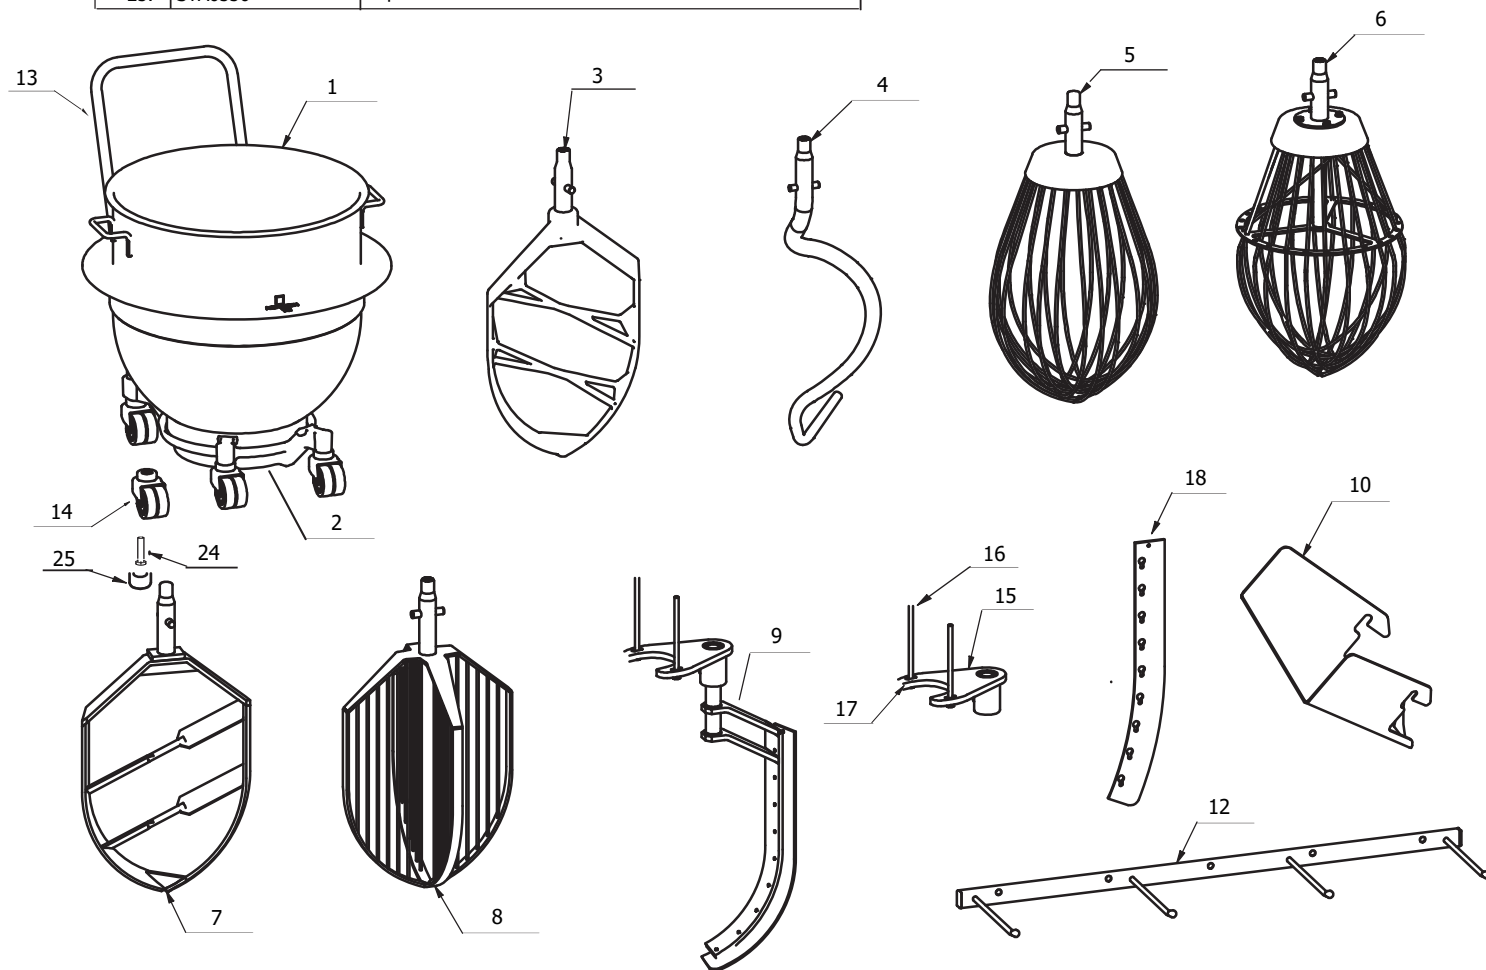

Accessories & Accessory Components

Item #	Part #	Description
1.	VBOWL-150-ERGO	SS Bowl
2.	VBTRUCK-150-ERGO	Bowl Truck
3.	VBEAT-150AV2	Aluminum Beater
4.	VHOOK-150	SS Hook
5.	VWHIP-150	SS Whip
6.	VHDWHIP-150	Reinforced SS Whip
7.	VBEAT-150SS	SS Beater
8.	VWINGWHIP-150	SS Wing Whip
9.	VSCRIP-150	Bowl Scraper Kit
10.	VCHUTE	SS Ingredient Chute
11.	VBEAT-150-VRTCL	SS Vertical Beater(NOT SHOWN)
12.	VTOOLRACK60-150	Tool Rack
13.	22R276	Handle
14.	22R150-520	Dual Wheel Caster
15.	42AR140-105	Scraper Holder
16.	STA5652	Screw
17.	STA6029	Washer
18.	42AR140-204F	Scraper Blade (5MM)
19.	VBOWL-150-ERGOBRKT	SS Bowl W/ Brackets (FOR MAXI LIFT/NOT SHOWN)
20.	VFSLGUARD-150-ERGO	Left Full Shield Bowl Guard (NOT SHOWN)
21.	VFSRGUARD-150-ERGO	Right Full Shield Bowl Guard (NOT SHOWN)
22.	VPSLGUARD-150-ERGO	Left Partial Shield Bowl Guard (NOT SHOWN)
23.	VPSRGUARD-150-ERGO	Right Partial Shield Bowl Guard (NOT SHOWN)
24.	STA5642	Screw
25.	STA6556	Cap