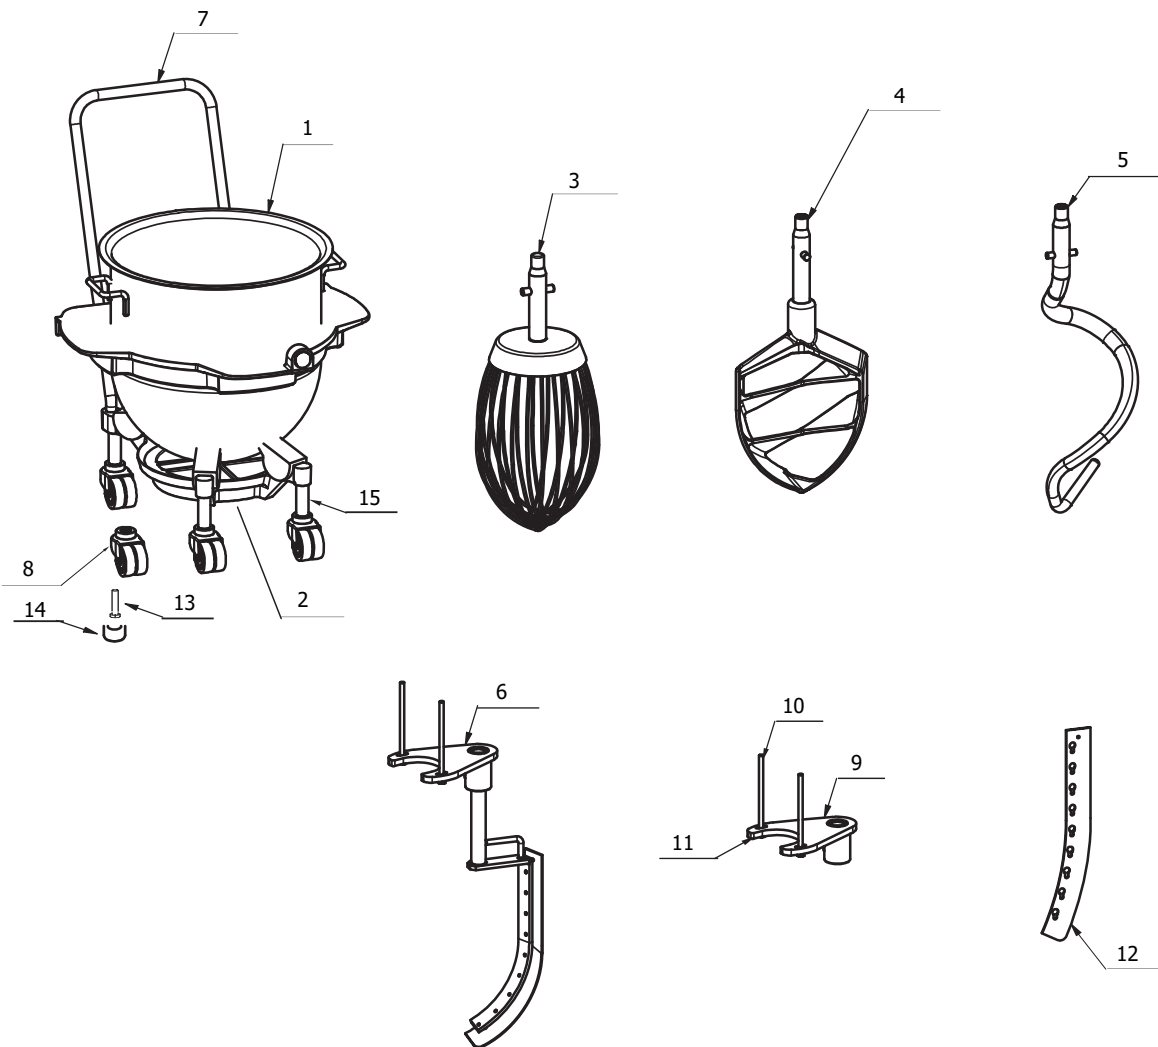

Downsize Accessories & Accessory Components

Item #	Part #	Description
1.	VBOWL80-150	SS Bowl
2.	VBTRUCK-80	Bowl Truck
3.	VWHIP80-150	SS Whip
4.	VBEAT80-150	Aluminum Beater
5.	VHOOK80-150	SS Hook
6.	VSCR80-150	Bowl Scraper Kit
7.	22R276	Handle
8.	22R150-520	Dual Wheel Castor
9.	42AR140-105	Scraper Holder
10.	STA5652	Screw
11.	STA6029	Washer
12.	42AR80-204	Scraper Blade (3MM)
13.	STA5642	Screw
14.	STA6556	Cap
15.	22R140.3	Extension (50MM)