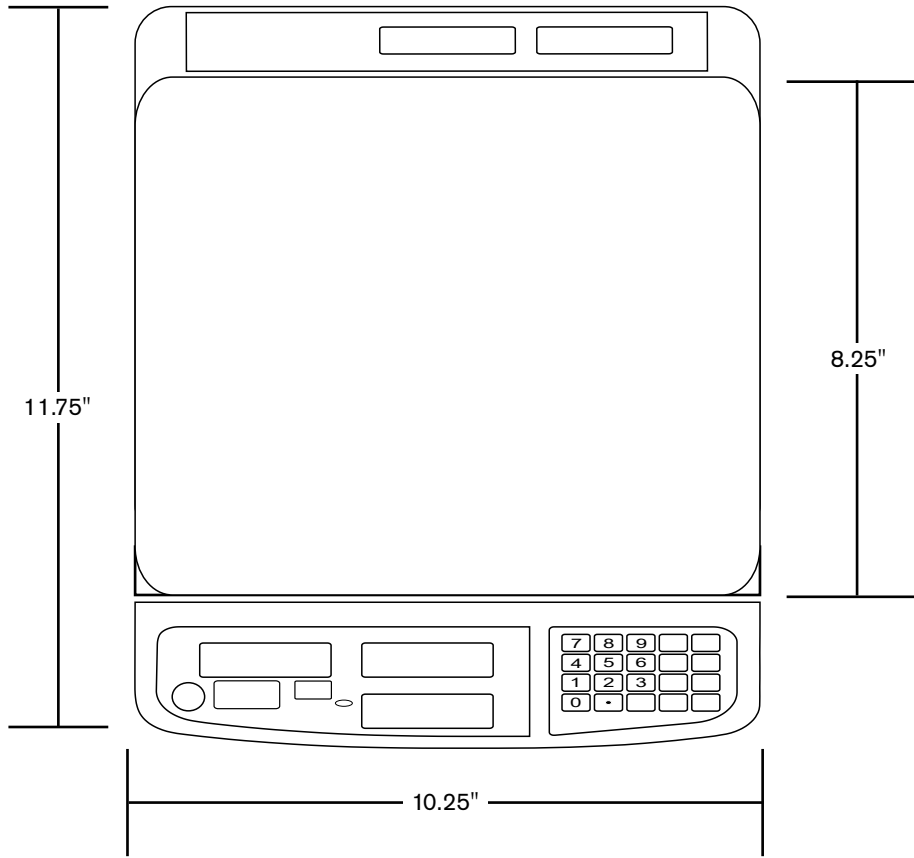

Power Requirements: 115-60-1, 0.1 AMP

Cord and Plug: Adapter, AC cord with plug, NEMA 1-15P (!)

DIMENSIONS | SHIPPING INFORMATION

Reinforced carton for shipping. The weight and dimensions of this reinforced carton are included below and may vary from shipment to shipment.

	Overall Dimensions	Net Wt	Shipping Dimensions	Ship Wt
GLS30	10.25" W x 11.75" D x 4.19" H (26 cm x 9.8 cm x 10.6 cm)	7.5 lbs (3.4 kg)	12.875" W x 14.75" D x 7.5" H (32.7 cm x 37.5 cm x 19 cm)	9 lbs (4.08 kg)

Scale is legal for trade with dual LCD display of weight, unit and total price. Unit has memory recall up to 40 items, change function, zero tracking on power up and low battery indicator. Scale adds multiple transactions, weight capacity is .01 - 30 lbs. Includes stainless steel removable platter. Unit is UL and NTEP listed. One year parts and labor warranty.